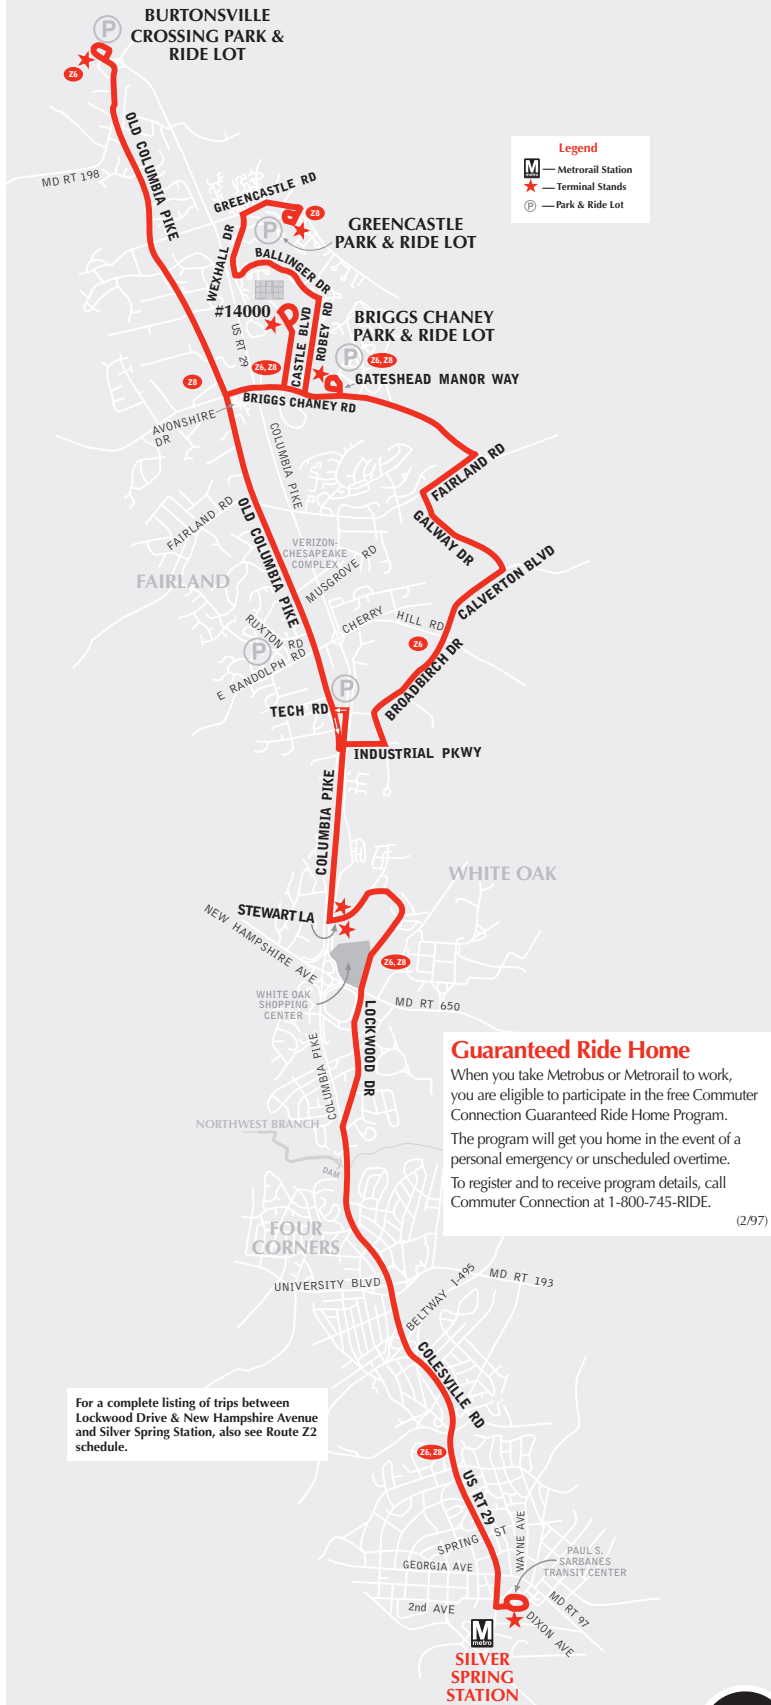

English-Español

Effective 6-25-23

Z6,8

Silver Spring-Fairland Line

metrobus

Serves these locations-
Brinda servicio a estas ubicaciones

- Burtonsville Crossing Park & Ride Lot (Z6)
- Greencastle Park & Ride Lot (Z8)
- Castle Boulevard
- Briggs Chaney Park & Ride Lot
- Fairland
- Calverton
- Verizon - Chesapeake Complex (Z8)
- Westfarm
- White Oak
- Four Corners
- Paul S. Sarbanes Transit Center
(Silver Spring station)

For route and schedule information
Call 202-637-7000
www.wmata.com

Z6,8

Silver Spring-Fairland Line

Effective Sunday, June 25, 2023

A partir del domingo, 25 de junio de 2023

▶ Southbound To Silver Spring station