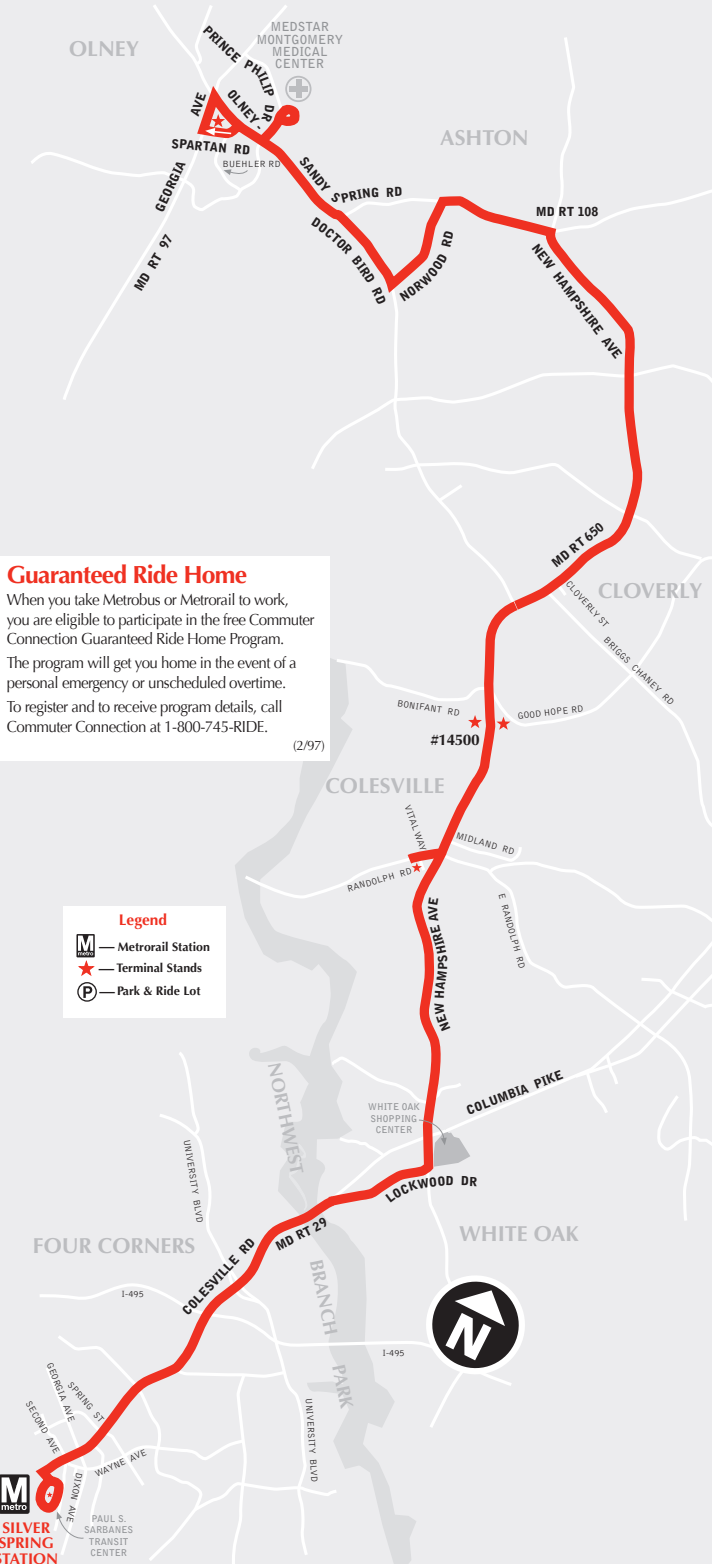

English-Español

Effective 6-25-23

Z2

Colesville-Ashton Line

metrobus

**Serves these locations-
Brinda servicio a estas ubicaciones**

- Olney
- Medstar Montgomery Medical Center
- Ashton
- Cloverly
- Colesville
- White Oak
- Four Corners
- Paul S. Sarbanes Transit Center
(Silver Spring station)

Effective Sunday, June 25, 2023

A partir del domingo, 25 de junio de 2023

Z2

Colesville-Ashton Line

For route and schedule information

Call 202-637-7000

www.wmata.com

Guaranteed Ride Home

On five Federal holidays, Juneteenth, Columbus Day, Veterans' Day, Martin Luther King, Jr. Day, and Presidents' Day, this route will have no service.

Esta ruta no prestará servicio durante los cinco días festivos de Juneteenth, Columbus Day, Veterans Day, Martin Luther King Jr. Day, y Presidents' Day.