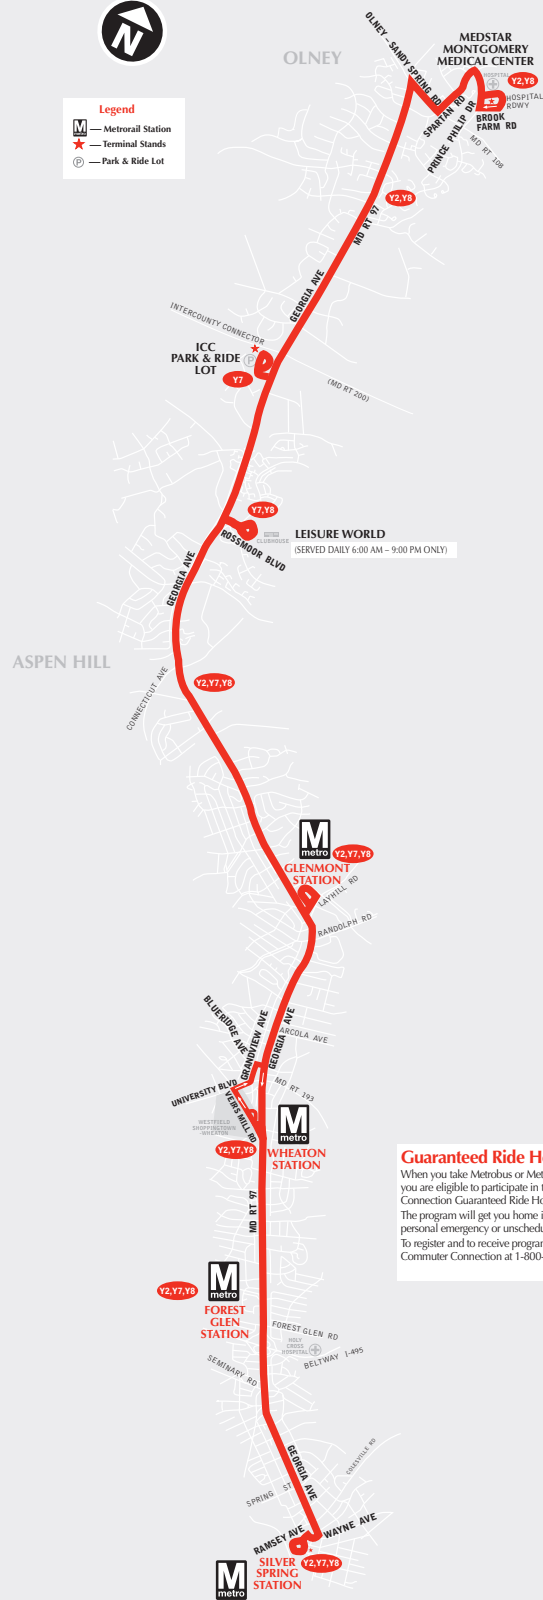

Y2,7,8

Georgia Avenue-Maryland Line

Effective Sunday, June 25, 2023

A partir del domingo, 25 de junio de 2023

Y2,Y7,Y8

Georgia Ave. - Maryland Line

For route and schedule information

Call 202-637-7000
www.wmata.com

Legend

- Metro rail Station
- Terminal Stands
- Park & Ride Lot

Guaranteed Ride Home

(2/97)