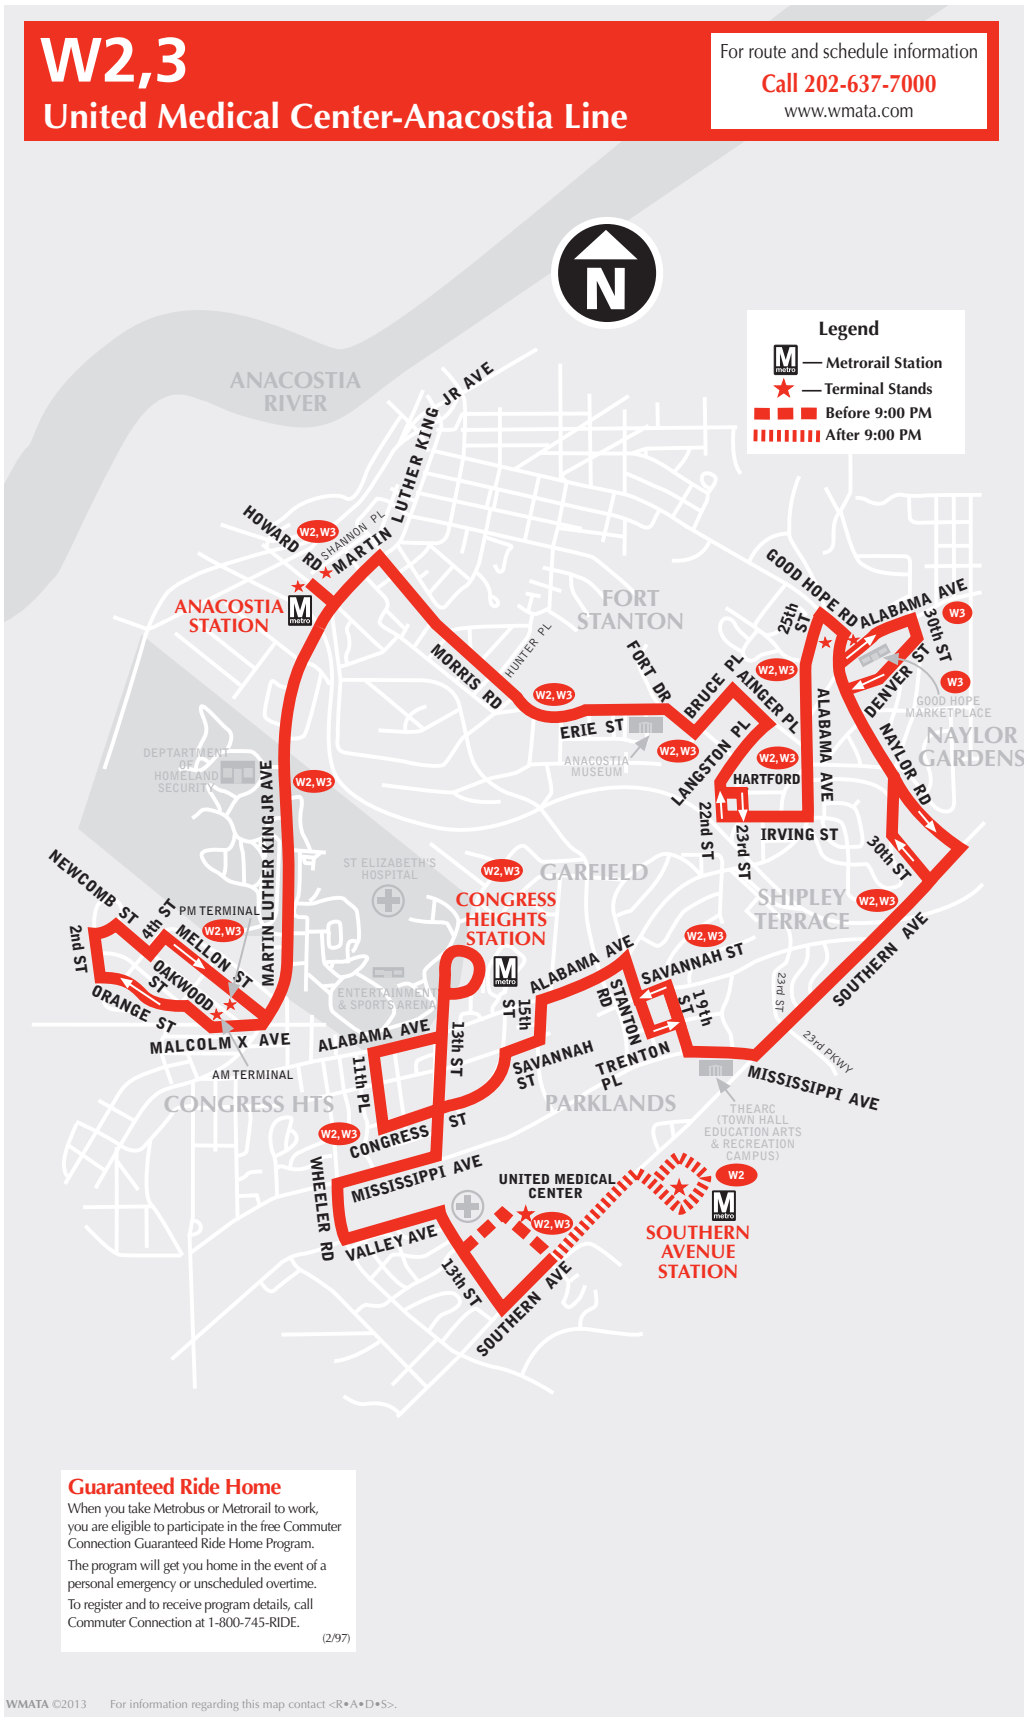

## United Medical Center-Anacostia Line

# W2,3

United Medical Center-Anacostia Line

Effective Sunday, December 26, 2021

A partir del domingo, 26 de diciembre de 2021

► Westbound To Washington Overlook

**Monday thru Friday —**  
**De Lunes a viernes**

● — Passengers for Washington Overlook should remain on bus at Malcolm X & Oakwood and may ride as far as Mellon & King without payment of additional fare.

\* — Trip does not operate through United Medical Center roadway. Board on Southern Avenue.

■ — Passengers boarding in Washington Overlook should consult time at Malcom X & Oakwood for westbound trips and may remain on bus at Mellon & King or Anacostia Station without payment of additional fare.