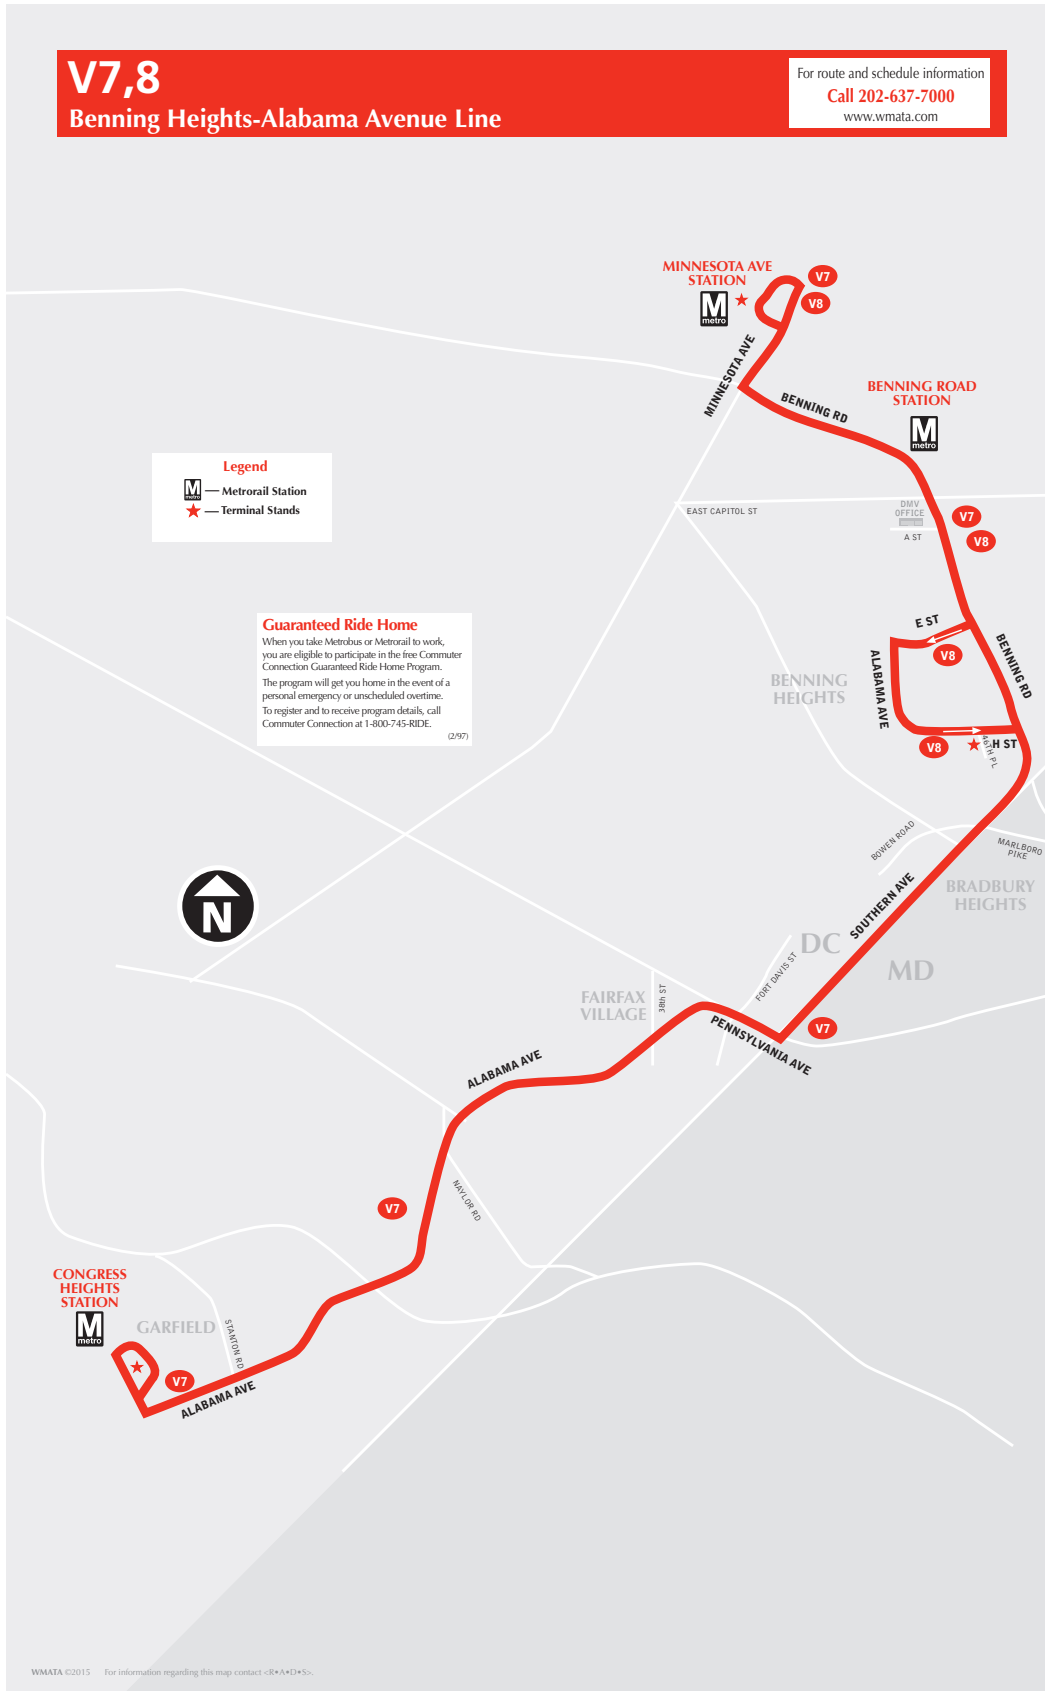

V7,8

Benning Heights—Alabama Avenue Line

Effective Sunday, June 25, 2023
A partir del domingo, 25 de junio de 2023