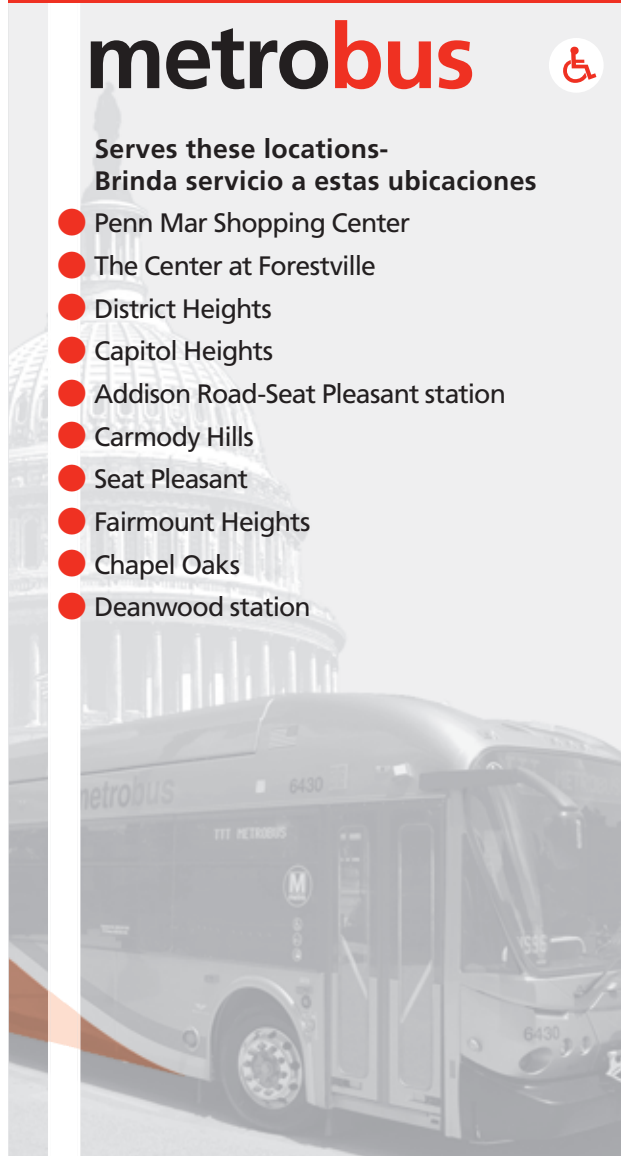

English-Español

Effective 5-29-22

V14

District Heights-Seat Pleasant Line

metrobus

**Serves these locations-
Brinda servicio a estas ubicaciones**

- Penn Mar Shopping Center
- The Center at Forestville
- District Heights
- Capitol Heights
- Addison Road-Seat Pleasant station
- Carmody Hills
- Seat Pleasant
- Fairmount Heights
- Chapel Oaks
- Deanwood station

V14

District Heights-
Seat Pleasant Line

Effective Sunday, May 29, 2022
A partir del domingo, 29 de mayo de 2022

▶ Northbound To Deanwood station

Sunday — Domingos

Route Number	Penn Mar Shopping Center (#3312)	Atwood St. & Alpine St. (E) (District Heights)	Brooke Rd. & Rollins Ave.	ADDISON ROAD-Seat Pleasant 	Seat Pleasant Dr. & Hill Rd.	Seat Pleasant Dr. & 69th Pl.	DEANWOOD 
AM Service — Servicio matutino							
V14	7:05	7:12	7:17	7:24	7:32	7:33	7:43
V14	8:05	8:12	8:17	8:24	8:32	8:33	8:43
V14	9:05	9:12	9:17	9:24	9:32	9:33	9:43
V14	10:00	10:07	10:12	10:19	10:27	10:28	10:38
V14	11:00	11:10	11:15	11:21	11:29	11:32	11:41
PM Service — Servicio vespertino							
V14	12:00	12:10	12:15	12:21	12:29	12:32	12:41
V14	1:00	1:10	1:15	1:21	1:29	1:32	1:41
V14	2:00	2:10	2:15	2:21	2:29	2:32	2:41
V14	3:00	3:10	3:15	3:21	3:29	3:32	3:41
V14	4:00	4:10	4:15	4:21	4:29	4:32	4:41
V14	5:00	5:10	5:15	5:23	5:31	5:33	5:41
V14	6:00	6:10	6:15	6:23	6:31	6:33	6:41
V14	7:00	7:10	7:15	7:23	7:31	7:33	7:41
V14	8:00	8:10	8:15	8:23	8:31	8:33	8:41