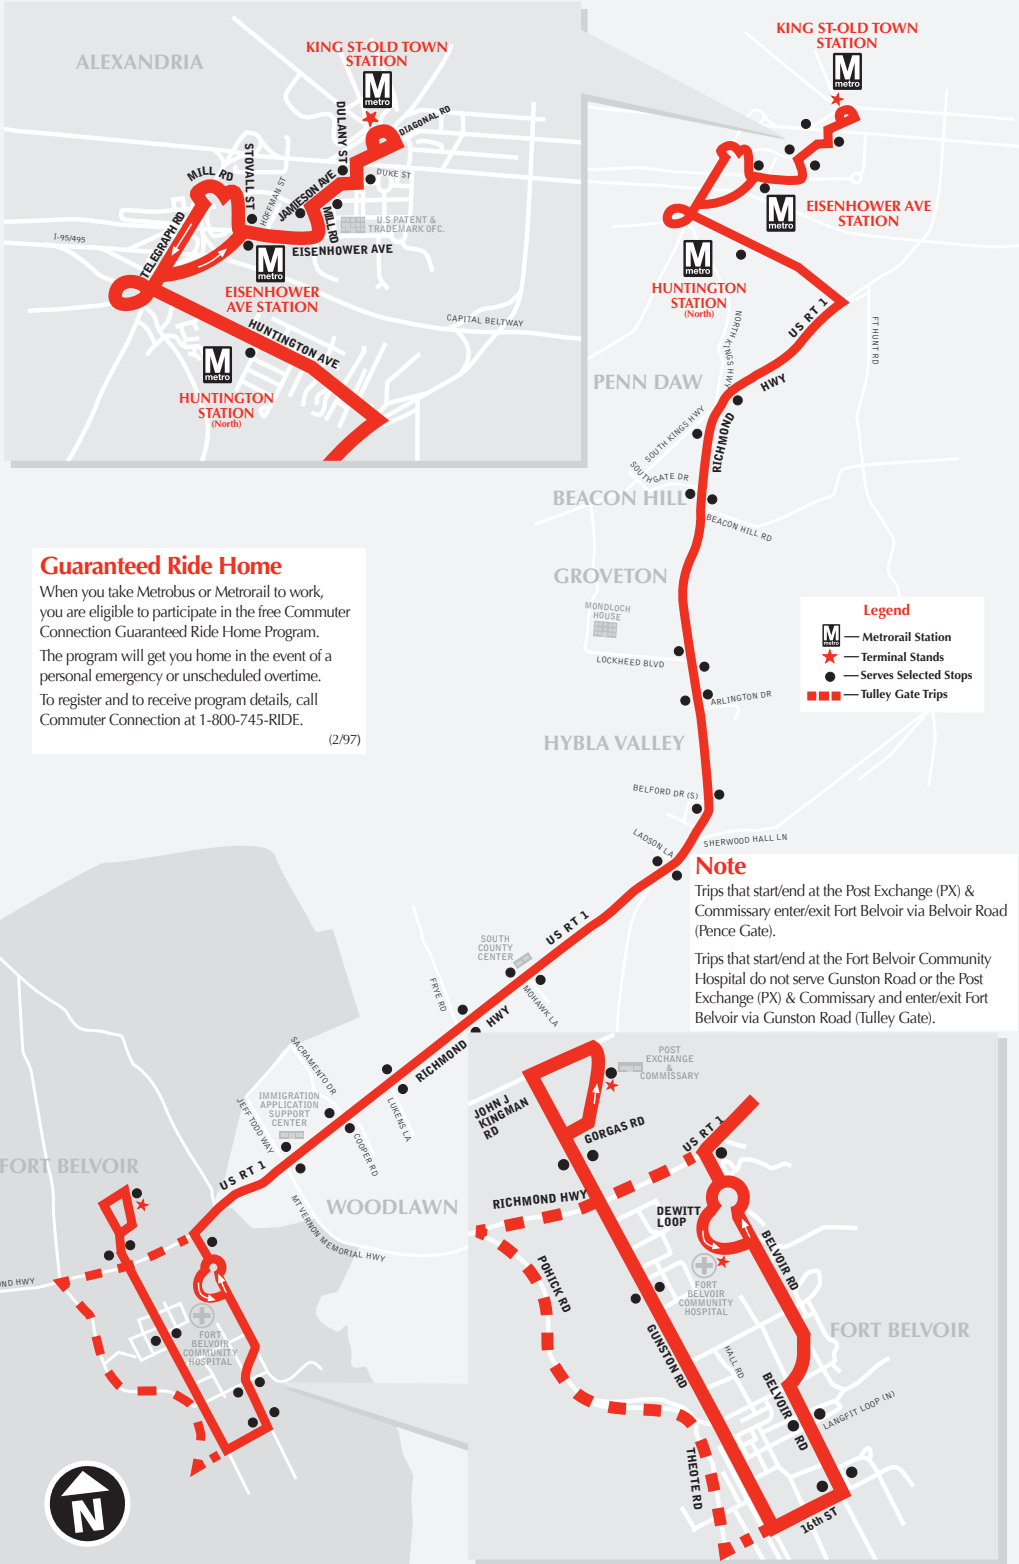

Richmond Highway Express

Effective Sunday, December 17, 2023
A partir del domingo, 17 de diciembre de 2023

REX Richmond Highway Express

For route and schedule information
Call 202-637-7000
www.wmata.com

Guaranteed Ride Home
When you take Metrobus or Metrorail to work, you are eligible to participate in the free Commuter Connection Guaranteed Ride Home Program. The program will get you home in the event of a personal emergency or unscheduled overtime. To register and to receive program details, call Commuter Connection at 1-800-745-RIDE. (2/97)

Note
Trips that start/end at the Post Exchange (PX) & Commissary enter/exit Fort Belvoir via Belvoir Road (Pence Gate).
Trips that start/end at the Fort Belvoir Community Hospital do not serve Gunston Road or the Post Exchange (PX) & Commissary and enter/exit Fort Belvoir via Gunston Road (Tulley Gate).