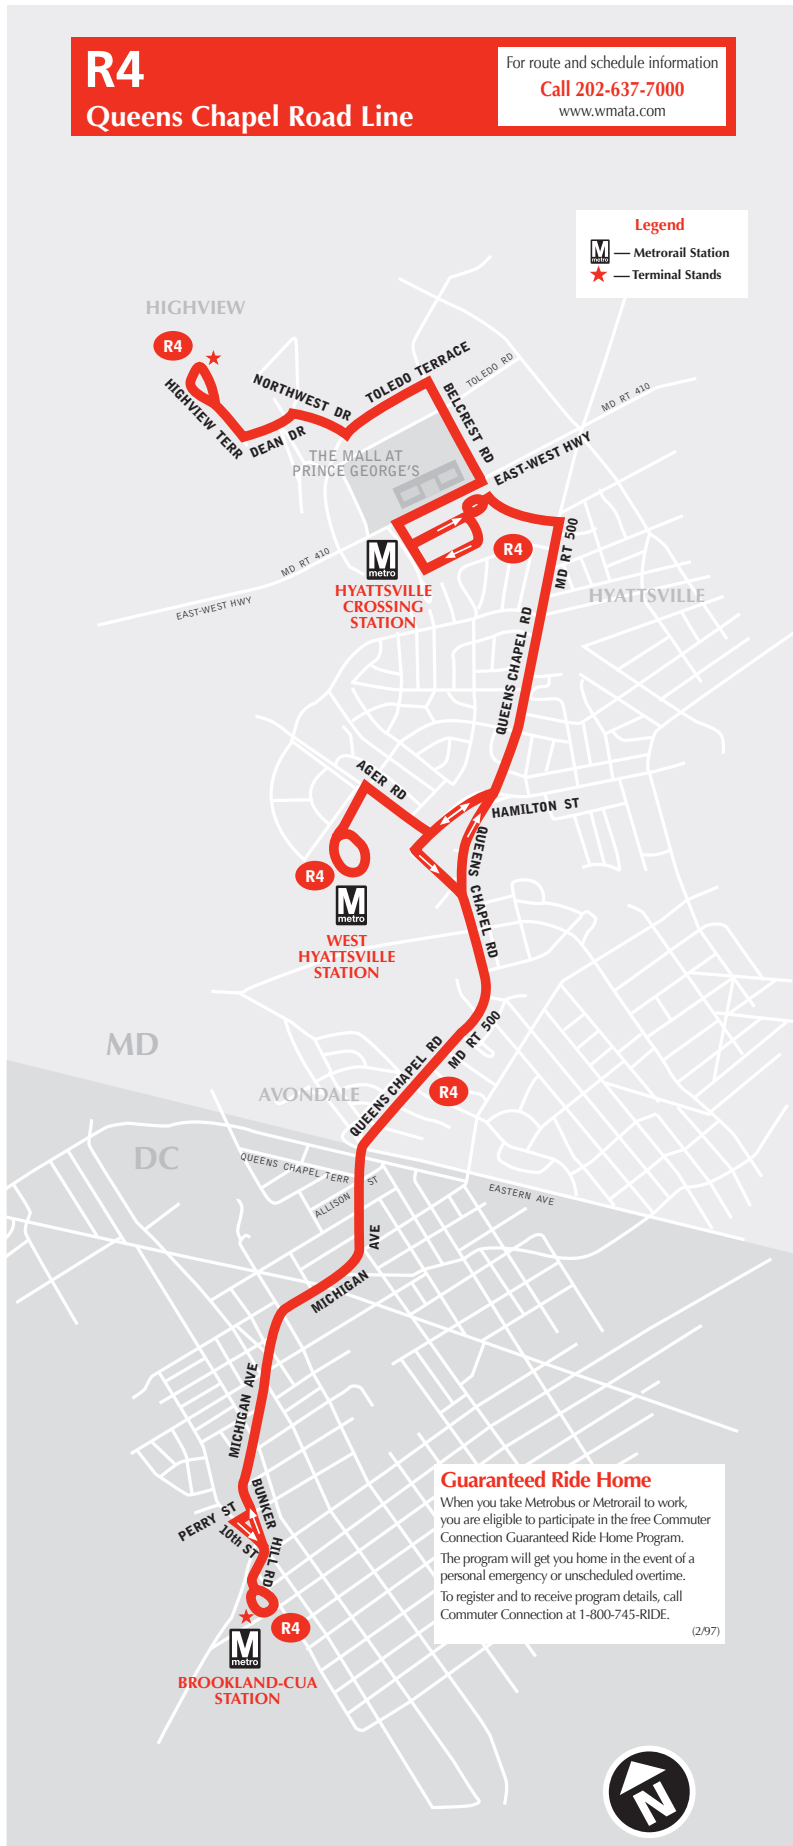

English-Español

Effective 6-25-23

R4

Queens Chapel Road Line

metrobus

Serves these locations-
Brinda servicio a estas ubicaciones

- Highview
- Hyattsville Crossing station
- West Hyattsville station
- Avondale
- Brookland-CUA station

Effective Sunday, June 25, 2023
A partir del domingo, 25 de junio de 2023

R4

Queens Chapel Road Line

Effective Sunday, June 25, 2023
A partir del domingo, 25 de junio de 2023

▶ Southbound To Brookland-CUA station

▶ Northbound To Highview

Monday thru Friday - De Lunes a viernes

Route Number	Brookland-CUA 	Michigan Ave. & Queens Chapel Terr. NE (Avodale)	West Hyatts-ville 	Hyatts-ville Crossing 	HIGH-VIEW
AM Service — Servicio matutino					
R4	5:50	5:58	6:00	6:11	6:18
R4	6:15	6:23	6:25	6:36	6:43
R4	6:40	6:48	6:50	7:01	7:08
R4	7:03	7:11	7:17	7:28	7:37
R4	7:28	7:36	7:42	7:53	8:02
R4	7:53	8:01	8:07	8:18	8:27
R4	8:18	8:26	8:32	8:43	8:52
R4	8:43	8:51	8:57	9:08	9:17
R4	9:08	9:16	9:22	9:33	9:42
R4	9:53	10:01	10:07	10:18	10:27
R4	11:05	11:12	11:18	11:28	11:37
PM Service — Servicio vespertino					
R4	12:15	12:22	12:28	12:38	12:47
R4	1:25	1:32	1:38	1:48	1:57
R4	2:35	2:42	2:48	2:58	3:07
R4	3:10	3:17	3:23	3:33	3:42
R4	3:35	3:44	3:51	4:03	4:13
R4	4:00	4:09	4:16	4:28	4:38
R4	4:25	4:34	4:41	4:53	5:03
R4	4:45	4:54	5:01	5:13	5:23
R4	5:05	5:14	5:21	5:33	5:43
R4	5:25	5:34	5:41	5:53	6:03
R4	5:45	5:54	6:01	6:13	6:23
R4	6:05	6:14	6:21	6:33	6:43
R4	6:25	6:34	6:41	6:53	7:03
R4	6:45	6:52	6:57	7:05	7:15
R4	7:05	7:12	7:17	7:25	7:35
R4	7:25	7:32	7:37	7:45	7:55
R4	7:50	7:57	8:02	8:10	8:20
R4	8:15	8:23	8:27	8:36	8:44
R4	9:20	9:28	9:32	9:41	9:49
R4	10:25	10:33	10:37	10:46	10:54