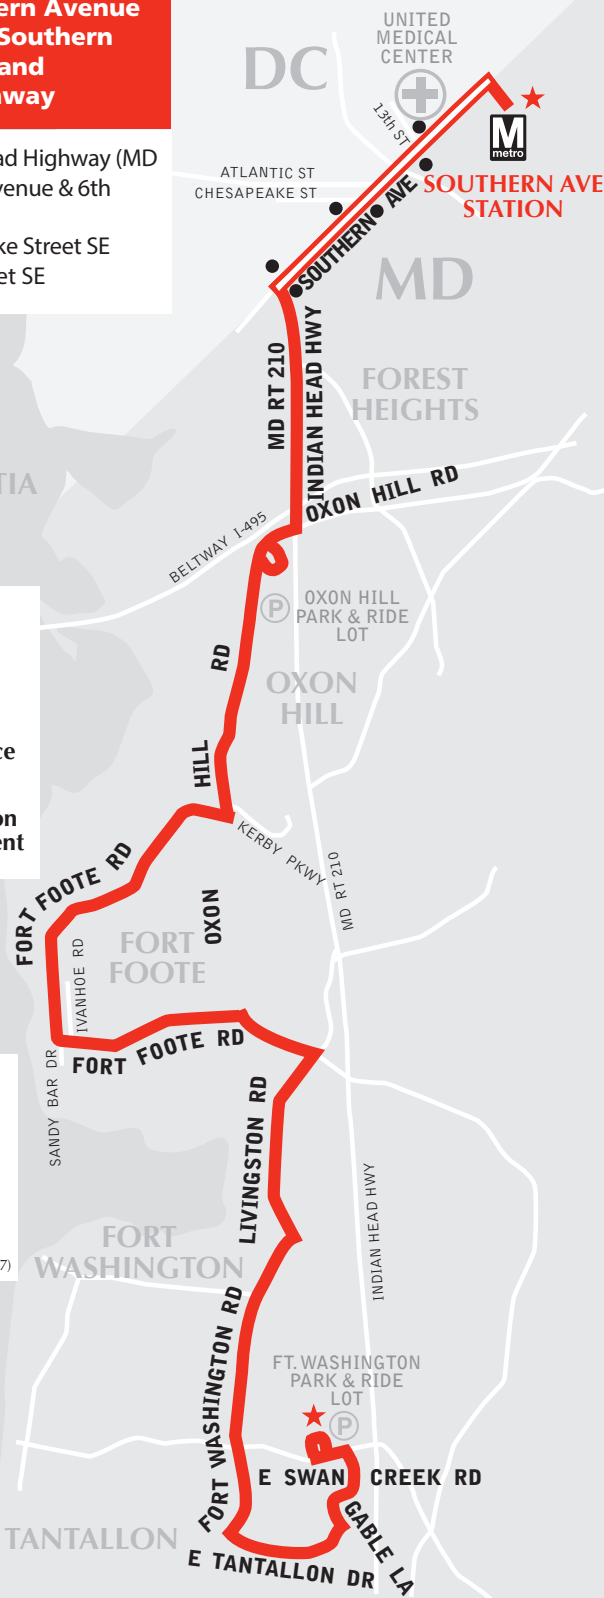

P18

Oxon Hill-Fort Washington Line

Effective Sunday, June 25, 2023

A partir del domingo, 25 de junio de 2023

P18

Oxon Hill-Fort Washington Line

For route and schedule information

Call 202-637-7000

www.wmata.com

Limited stops on Southern Avenue at all times between Southern Avenue station and Indian Head Highway

1. Southern Avenue & Indian Head Highway (MD 210) (northbound) / Southern Avenue & 6th Street SE (southbound)
2. Southern Avenue & Chesapeake Street SE
3. Southern Avenue & 13th Street SE

Legend

- Metrorail Station
- Terminal Stands
- Limited stop service (see note)
- Designated stops on limited stop segment

Guaranteed Ride Home

When you take Metrobus or Metrorail to work, you are eligible to participate in the free Commuter Connection Guaranteed Ride Home Program.

The program will get you home in the event of a personal emergency or unscheduled overtime.

To register and to receive program details, call Commuter Connection at 1-800-745-RIDE.

(2/97)