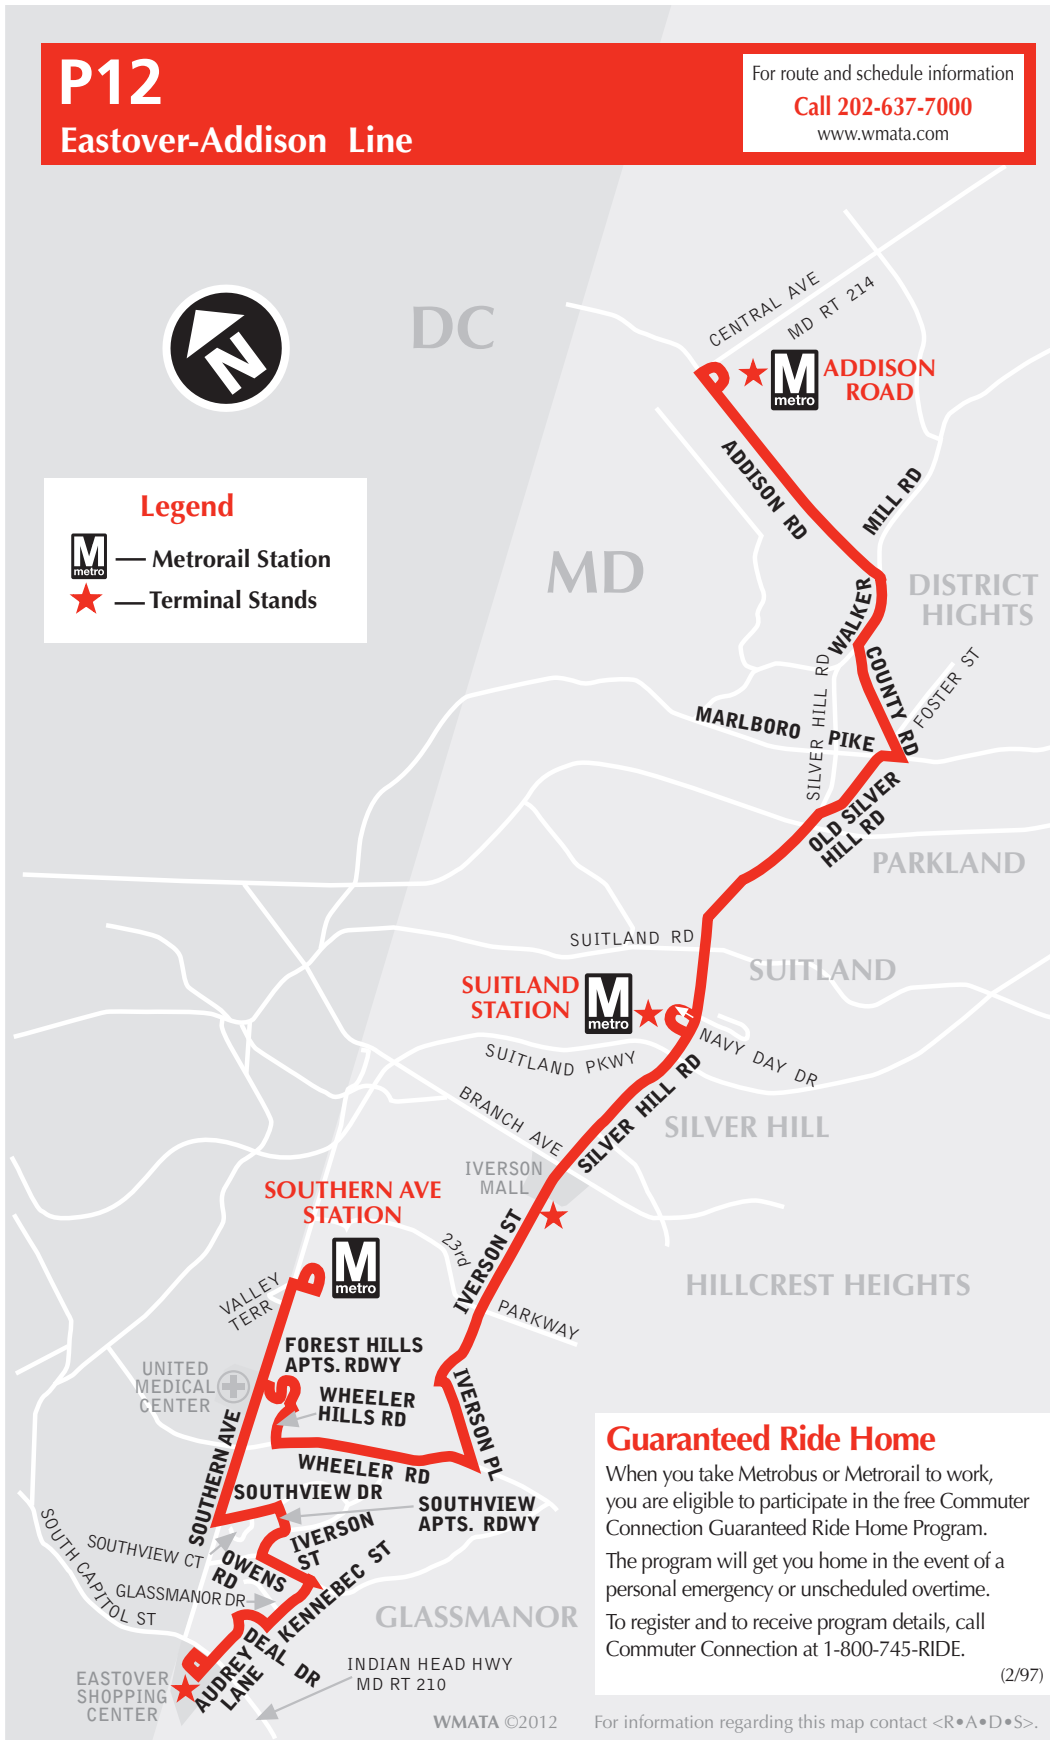

P12

Eastover-Addison Road Line

Effective Sunday, September 5, 2021

A partir del domingo, 5 de septiembre de 2021