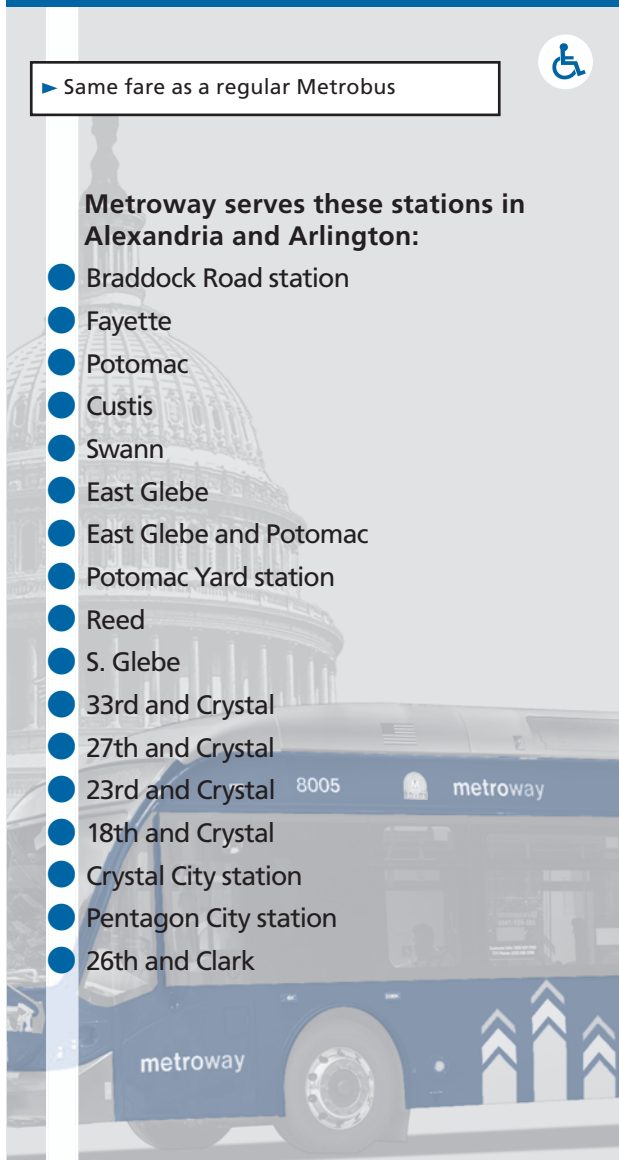

# M metroway

## Metroway - Potomac Yard Line

▶ Same fare as a regular Metrobus

### Metroway serves these stations in Alexandria and Arlington:

- Braddock Road station
- Fayette
- Potomac
- Custis
- Swann
- East Glebe
- East Glebe and Potomac
- Potomac Yard station
- Reed
- S. Glebe
- 33rd and Crystal
- 27th and Crystal
- 23rd and Crystal
- 18th and Crystal
- Crystal City station
- Pentagon City station
- 26th and Clark

##### Southbound:

- Pentagon City station
- Crystal City station
- 26th and Clark
- 27th and Crystal
- 33rd and Crystal
- South Glebe
- Reed
- Potomac Yard station
- East Glebe & Potomac
- East Glebe
- Swann
- Custis
- Potomac
- Fayette
- Braddock Road station