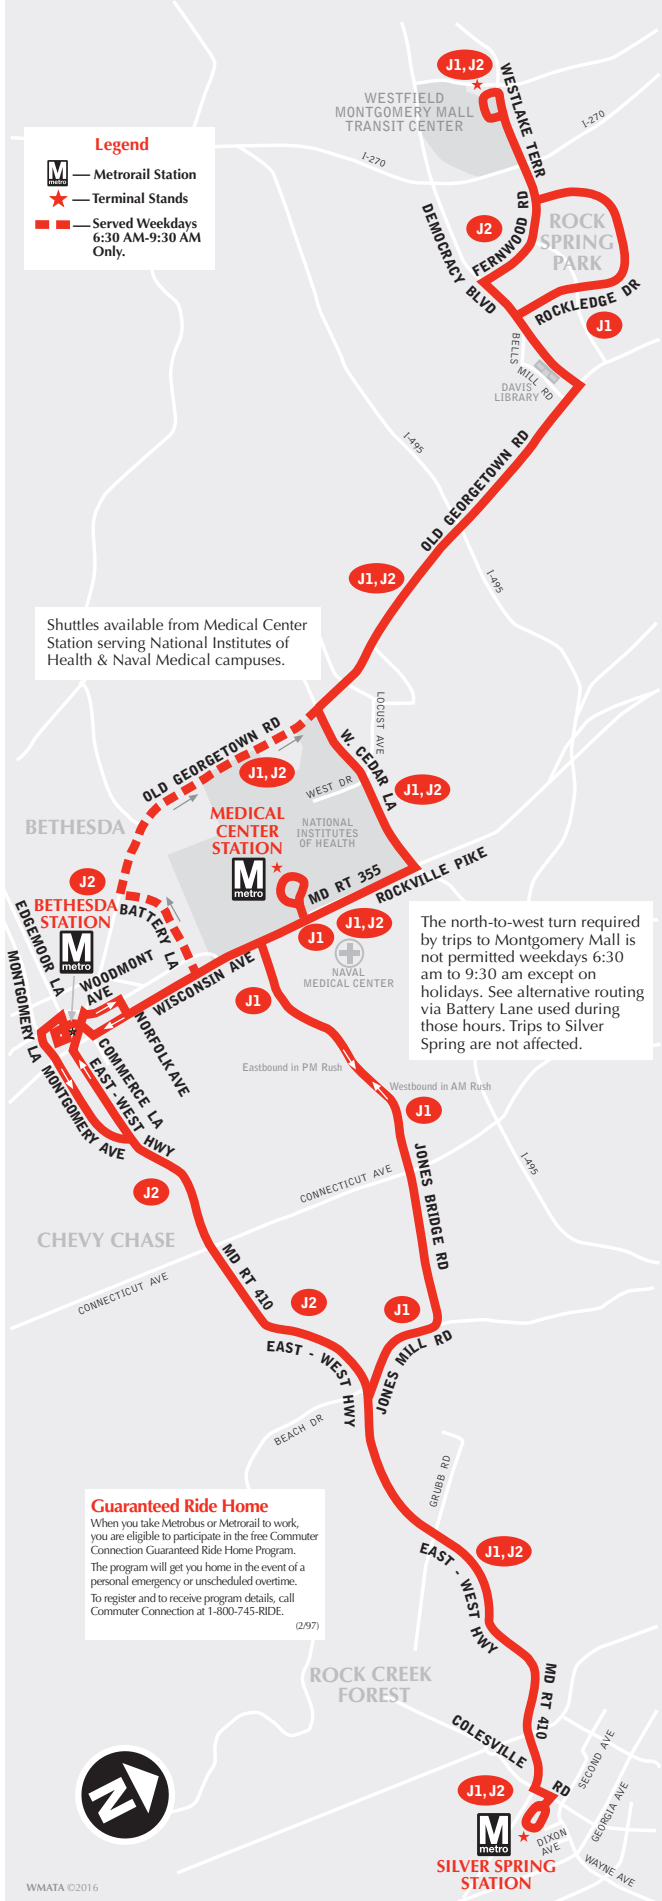

J1, J2

Bethesda-Silver Spring Line

For route and schedule information
Call 202-637-7000
www.wmata.com

Legend

- Metrorail Station
- Terminal Stands
- Served Weekdays 6:30 AM-9:30 AM Only.

Shuttles available from Medical Center Station serving National Institutes of Health & Naval Medical campuses.

The north-to-west turn required by trips to Montgomery Mall is not permitted weekdays 6:30 am to 9:30 am except on holidays. See alternative routing via Battery Lane used during those hours. Trips to Silver Spring are not affected.