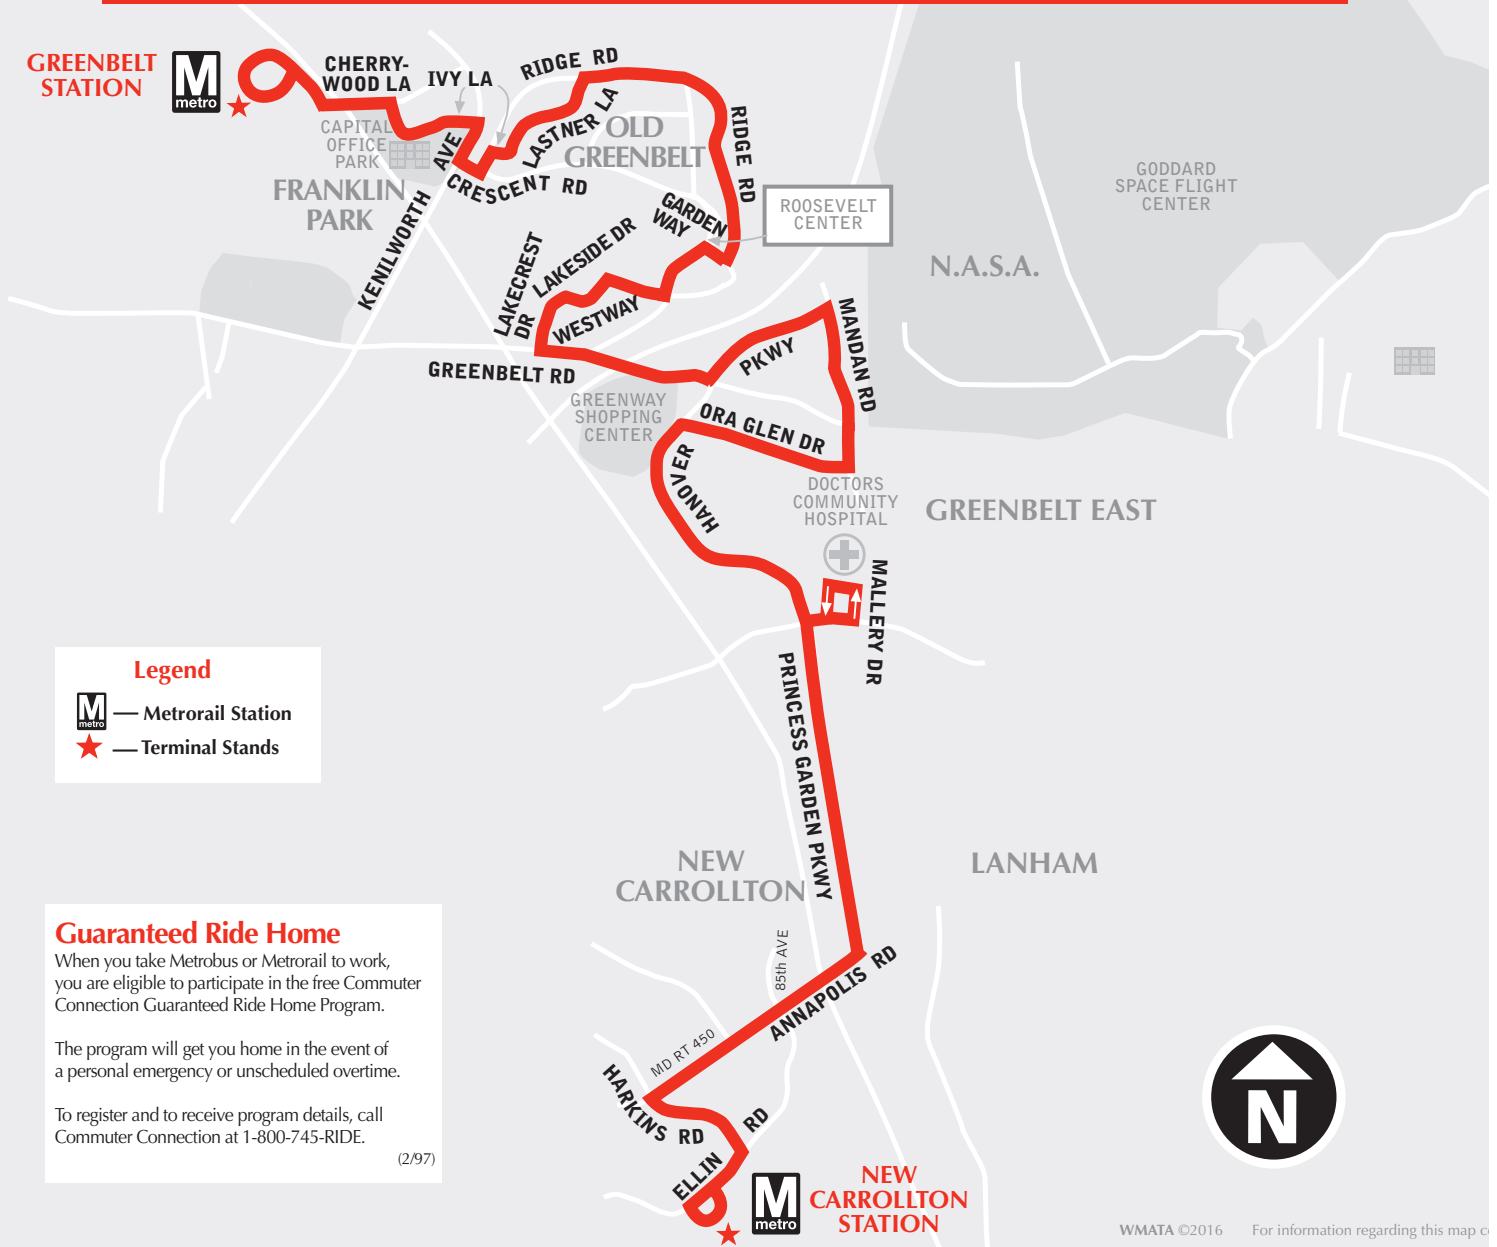

G12

Greenbelt-New Carrollton Line

For route and schedule information

Call 202-637-7000

www.wmata.com