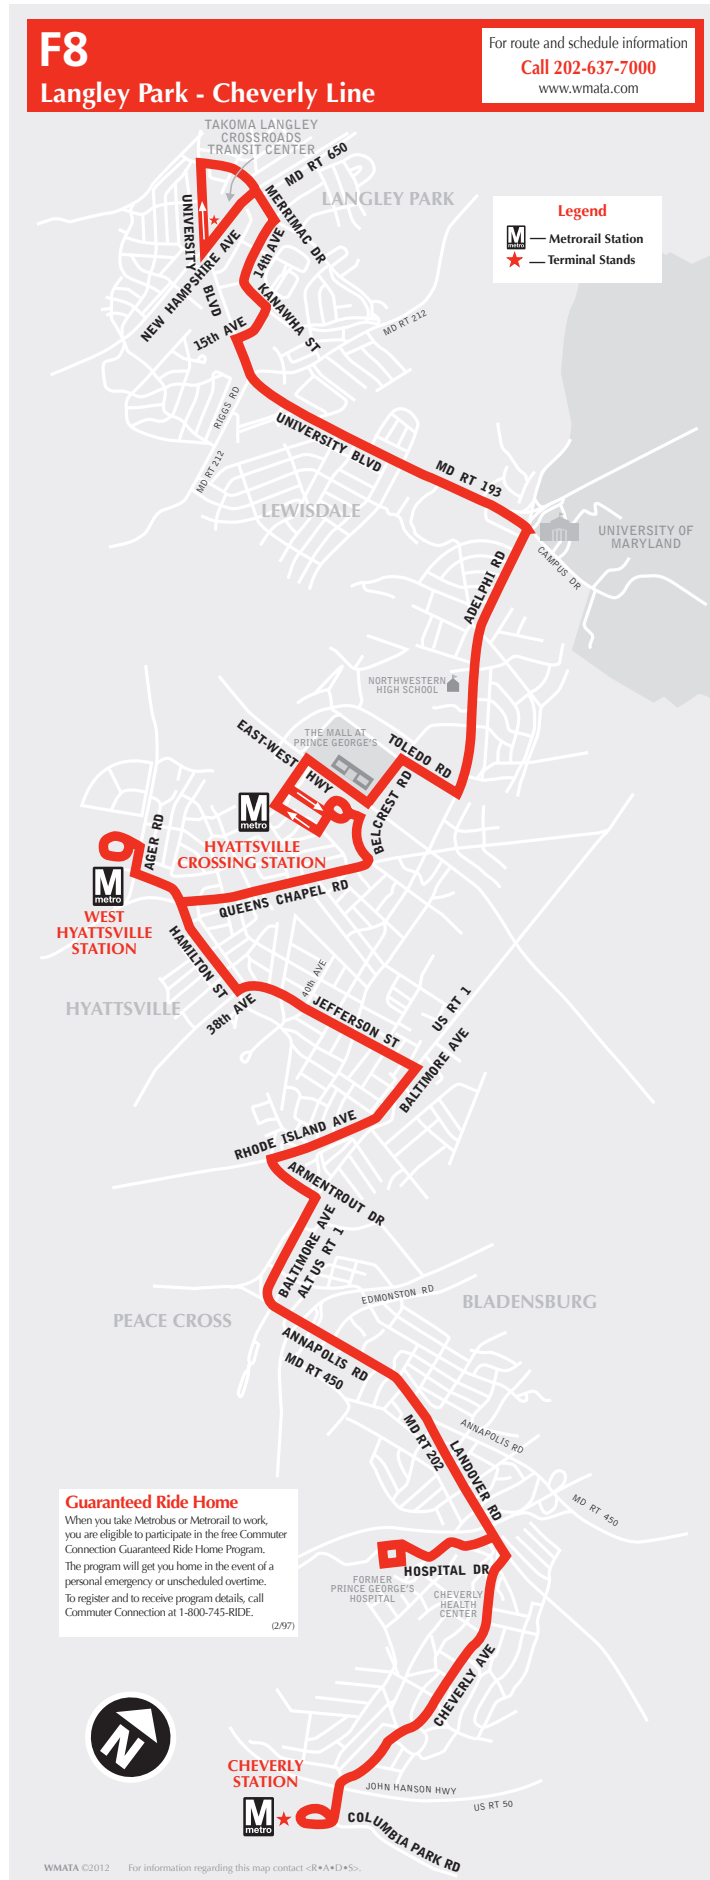

How to use this timetable

- Use the map to find the stops closest to where you will get on and off the bus.
- Select the schedule (Weekday, Saturday, Sunday) for when you will travel. Along the top of the schedule, find the stop at or nearest the point where you will get on the bus. Follow that column down to the time you want to leave.
- Use the same method to find the times the bus is scheduled to arrive at the stop where you will get off the bus.
- If the bus stop is not listed, use the time shown for the bus stop before it as the time to wait at the stop.
- The end-of-the-line or last stop is listed in ALL CAPS on the schedule.

English-Español

Effective 12-17-23

F8

Langley Park - Cheverly Line

metrobus

Serves these locations-
Brinda servicio a estas ubicaciones

- Cheverly station
- Bladensburg
- Hyattsville
- West Hyattsville station
- Hyattsville Crossing station
- Northwestern High School
- Lewisdale
- Langley Park
- Takoma Langley Crossroads Transit Center

Effective Sunday, December 17, 2023

A partir del domingo, 17 de diciembre de 2023

F8

Langley Park-Cheverly Line

Effective Sunday, December 17, 2023

A partir del domingo, 17 de diciembre de 2023

▶ Southbound To Cheverly station