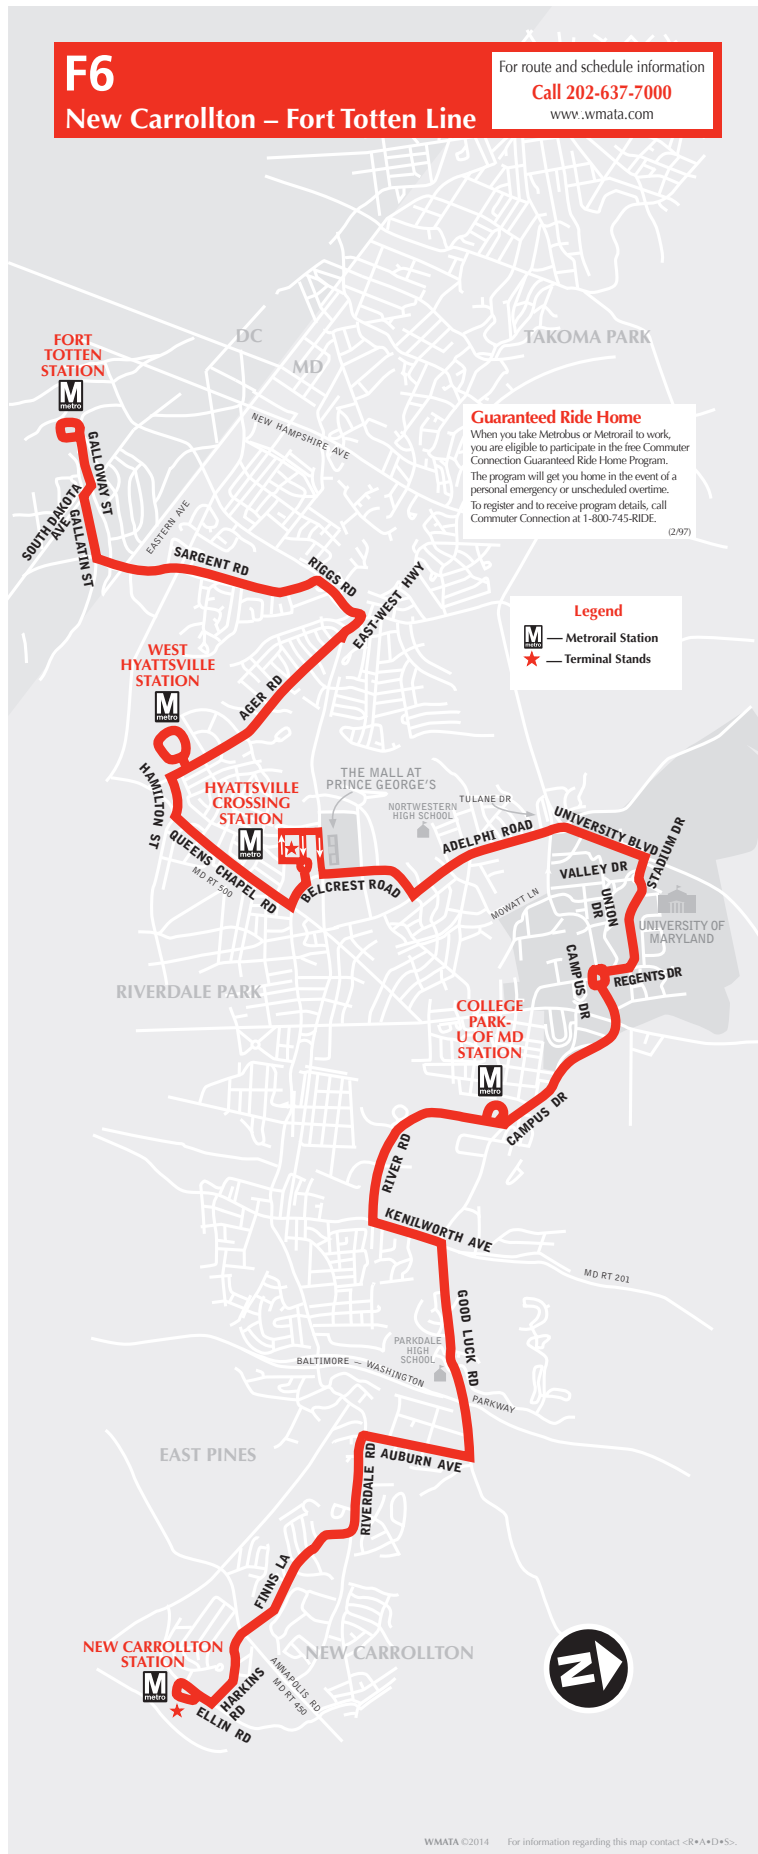

## New Carrollton- Fort Totten Line

**metrobus**

**Serves these locations-  
Brinda servicio a estas ubicaciones**

- New Carrollton station
- Finns Lane
- Parkdale High School
- College Park-U of Md station
- University of Maryland
- Northwestern High School
- Hyattsville Crossing station
- West Hyattsville station
- Sargent Road
- Fort Totten station

## New Carrollton- Fort Totten Line

Effective Sunday, June 25, 2023  
A partir del domingo, 25 de junio de 2023