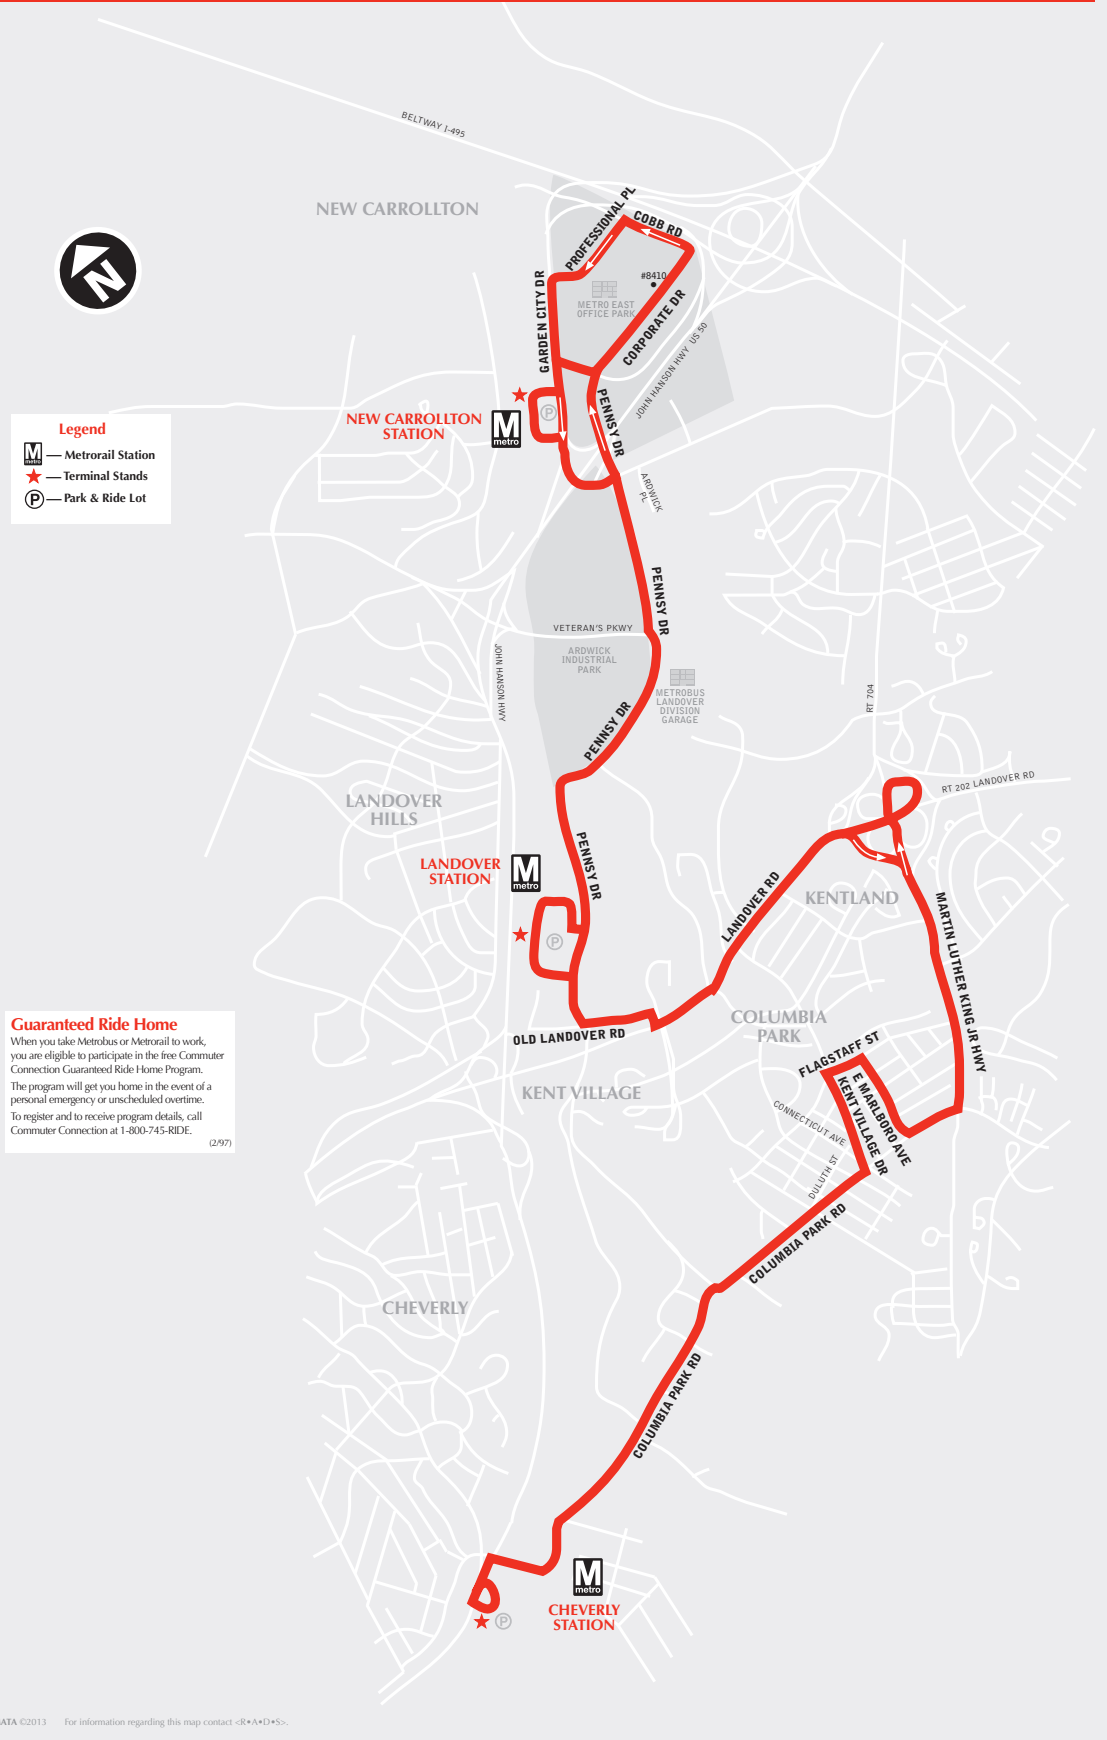

F12

Ardwick Industrial Park Shuttle Line

For route and schedule information

Call 202-637-7000

www.wmata.com