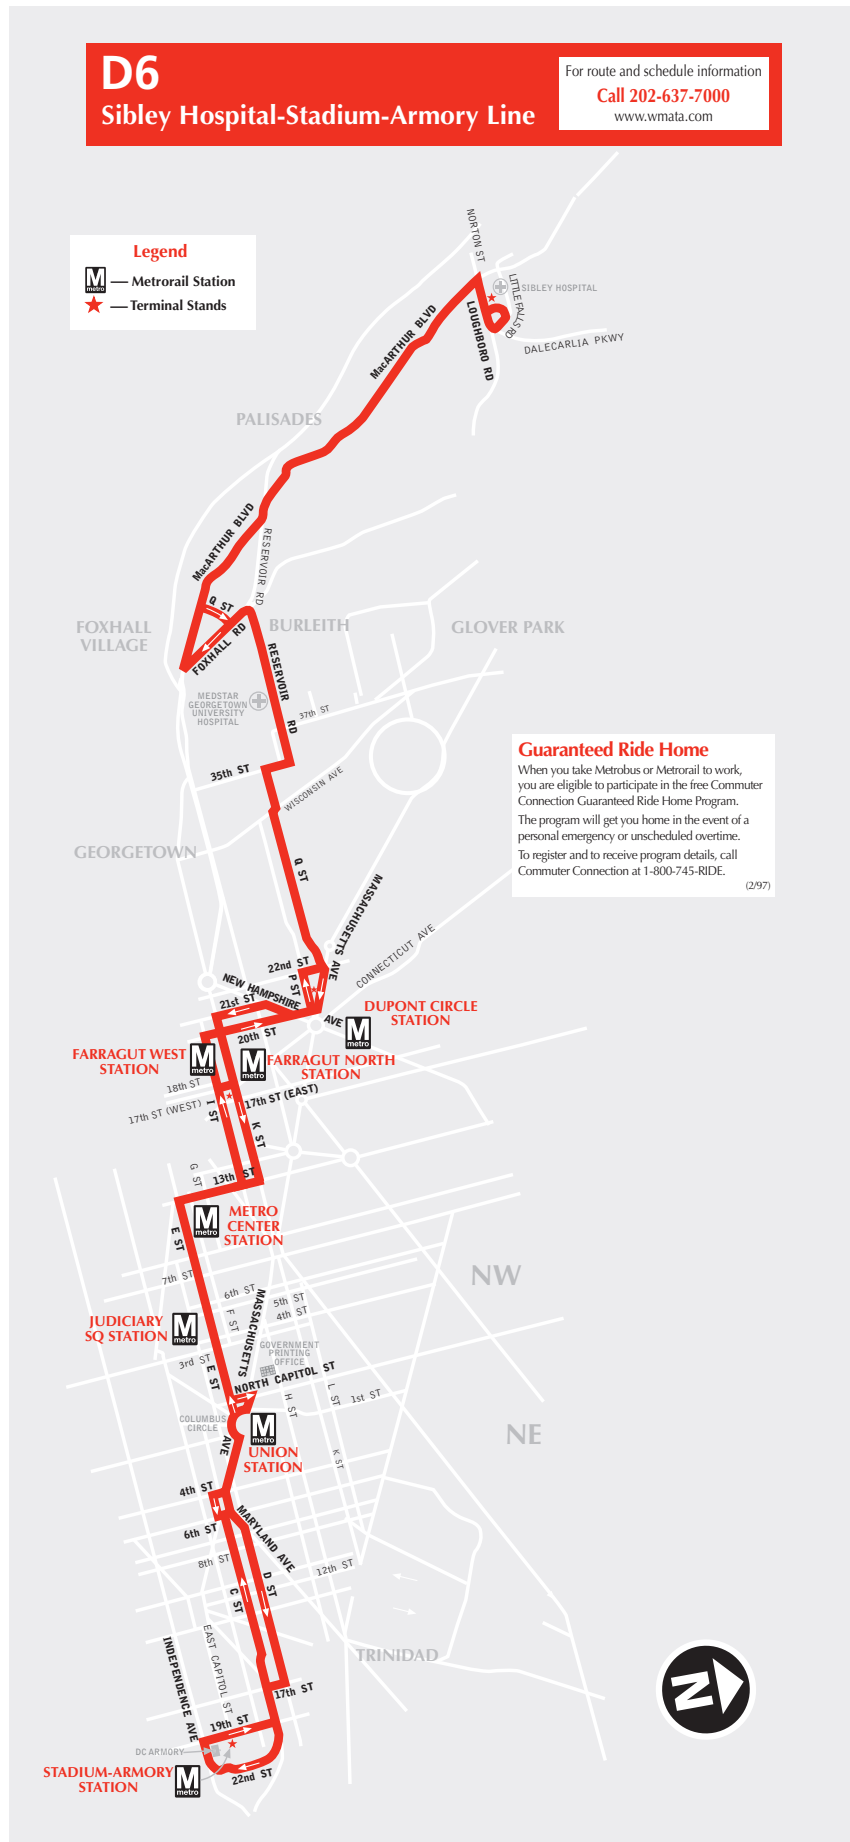

D6

Sibley Hospital-Stadium-Armory Line

Effective Sunday, June 25, 2023
A partir del domingo, 25 de junio de 2023