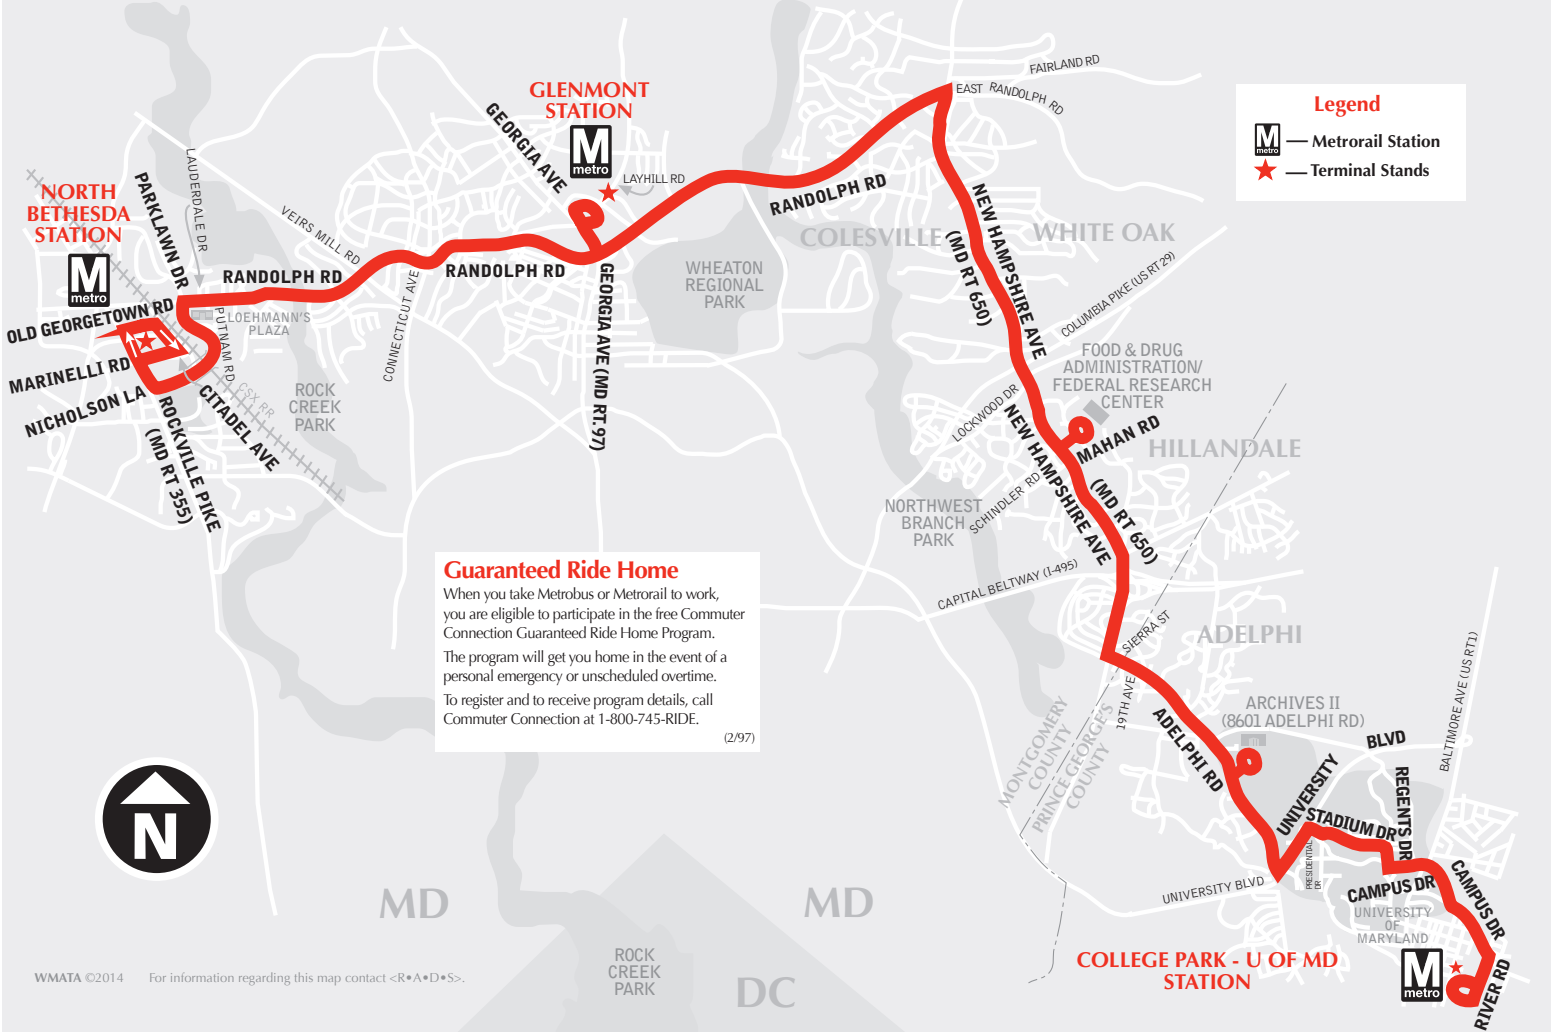

C8

College Park - North Bethesda Line

Effective Sunday, June 25, 2023
A partir del domingo, 25 de junio de 2023

C8

College Park-North Bethesda Line

For route and schedule information

Call 202-637-7000

www.wmata.com

Guaranteed Ride Home
When you take Metrobus or Metrorail to work, you are eligible to participate in the free Commuter Connection Guaranteed Ride Home Program. The program will get you home in the event of a personal emergency or unscheduled overtime. To register and to receive program details, call Commuter Connection at 1-800-745-RIDE. (2/97)

WMATA ©2014 For information regarding this map contact <R*A*D*S>.