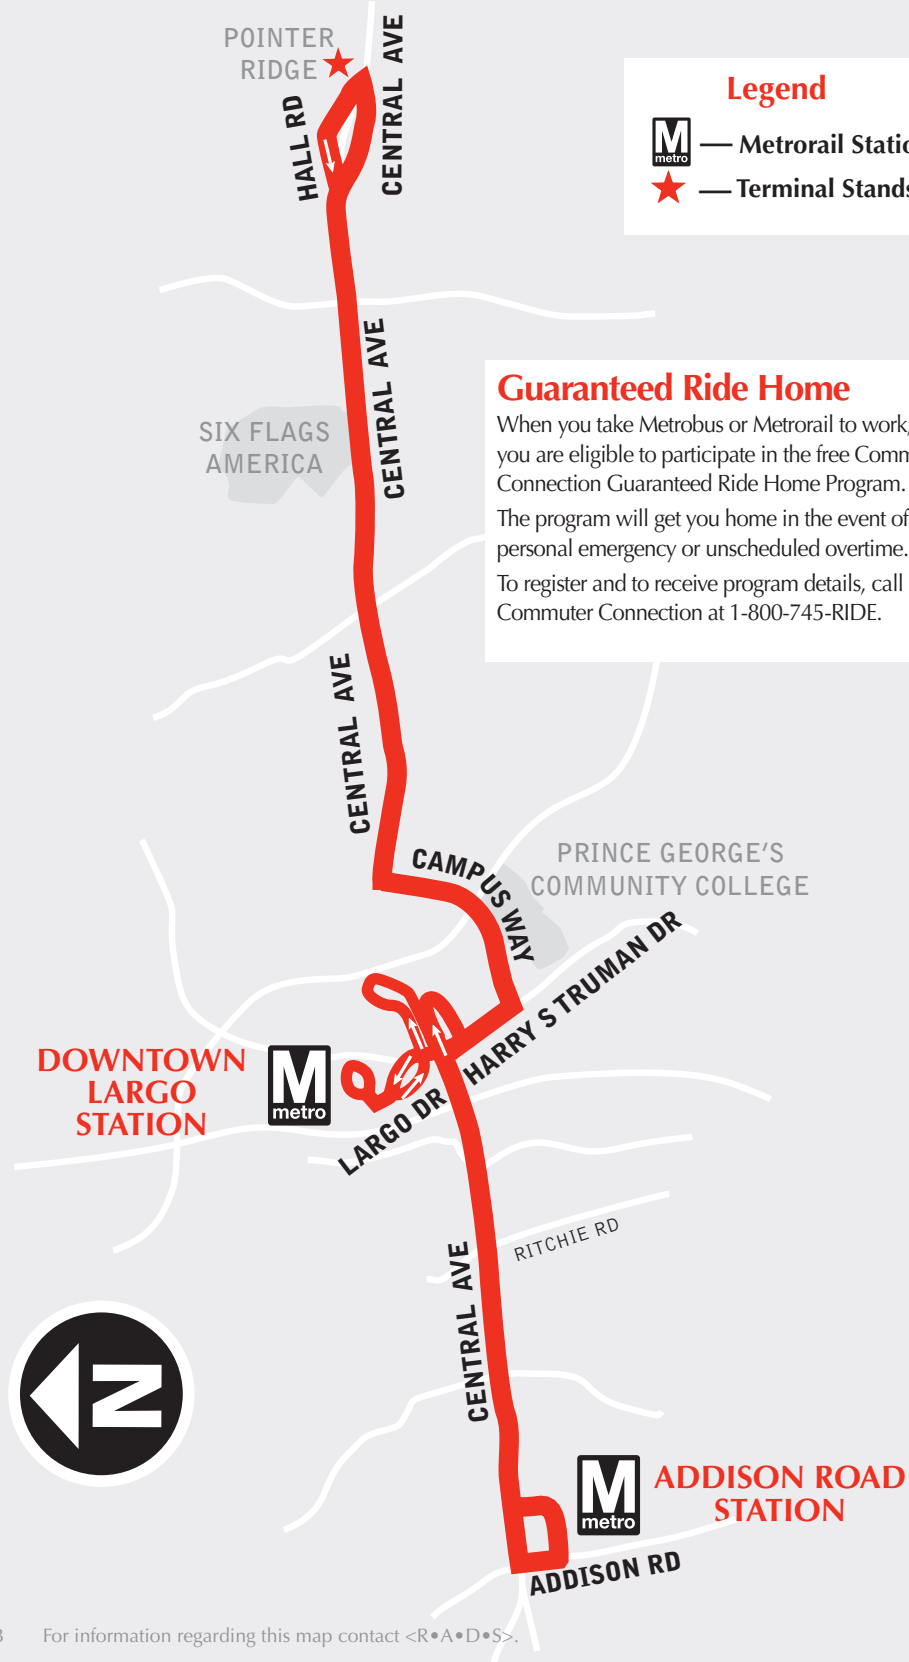

C27

Central Avenue Line

For route and schedule information

Call 202-637-7000

www.wmata.com

Legend

— Metrorail Station

— Terminal Stands

Guaranteed Ride Home

When you take Metrobus or Metrorail to work, you are eligible to participate in the free Commuter Connection Guaranteed Ride Home Program.

The program will get you home in the event of a personal emergency or unscheduled overtime.

To register and to receive program details, call Commuter Connection at 1-800-745-RIDE.

(2/97)