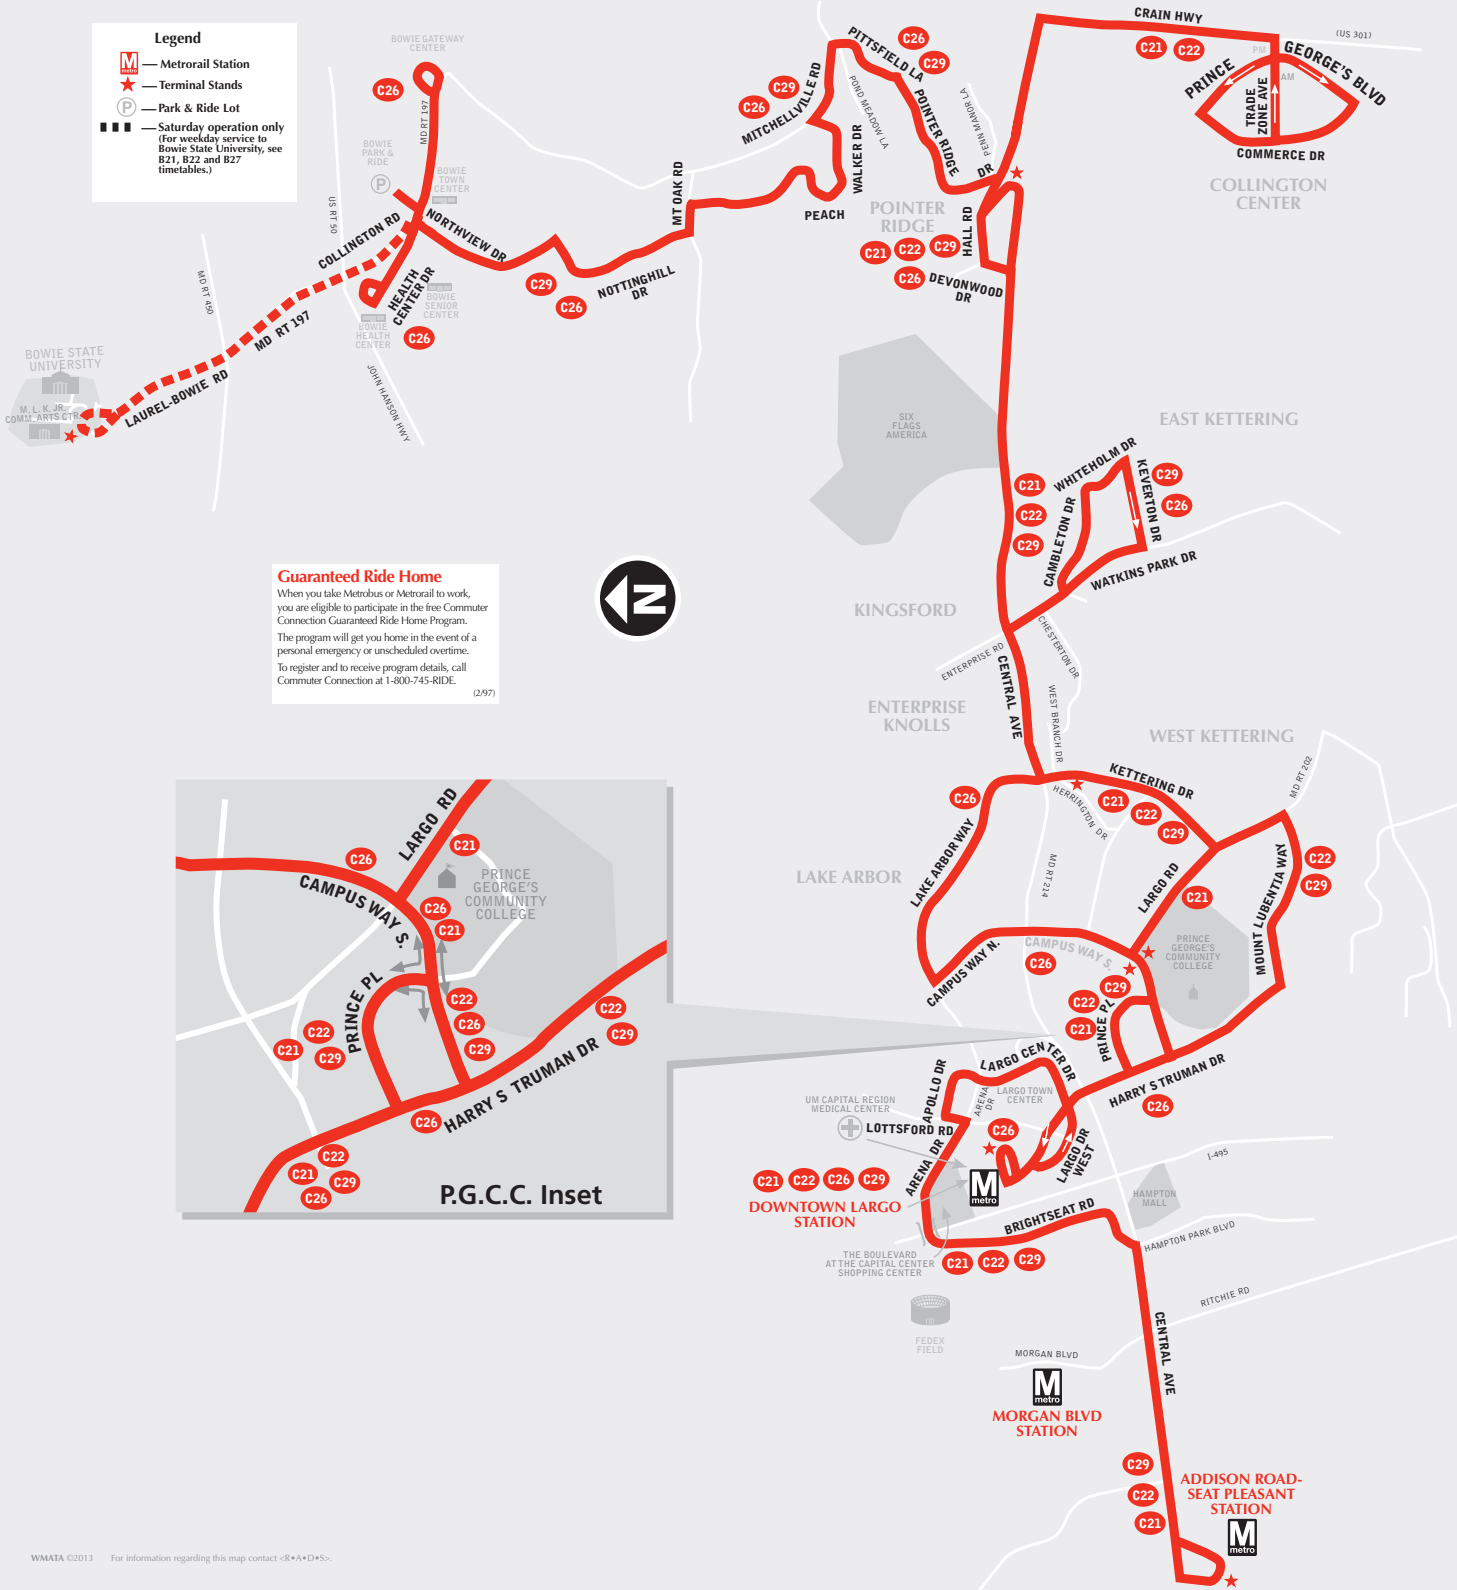

C21,22,26,29

Central Avenue Line

Effective Sunday, December 17, 2023

A partir del domingo, 17 de diciembre de 2023

C21,22,26,29

Central Avenue Line

For route and schedule information

Call 202-637-7000
www.wmata.com

Legend

- Metrorail Station
- Terminal Stands
- Park & Ride Lot
- Saturday operation only (For weekday service to Bowie State University, see B21, B22 and B27 timetables.)