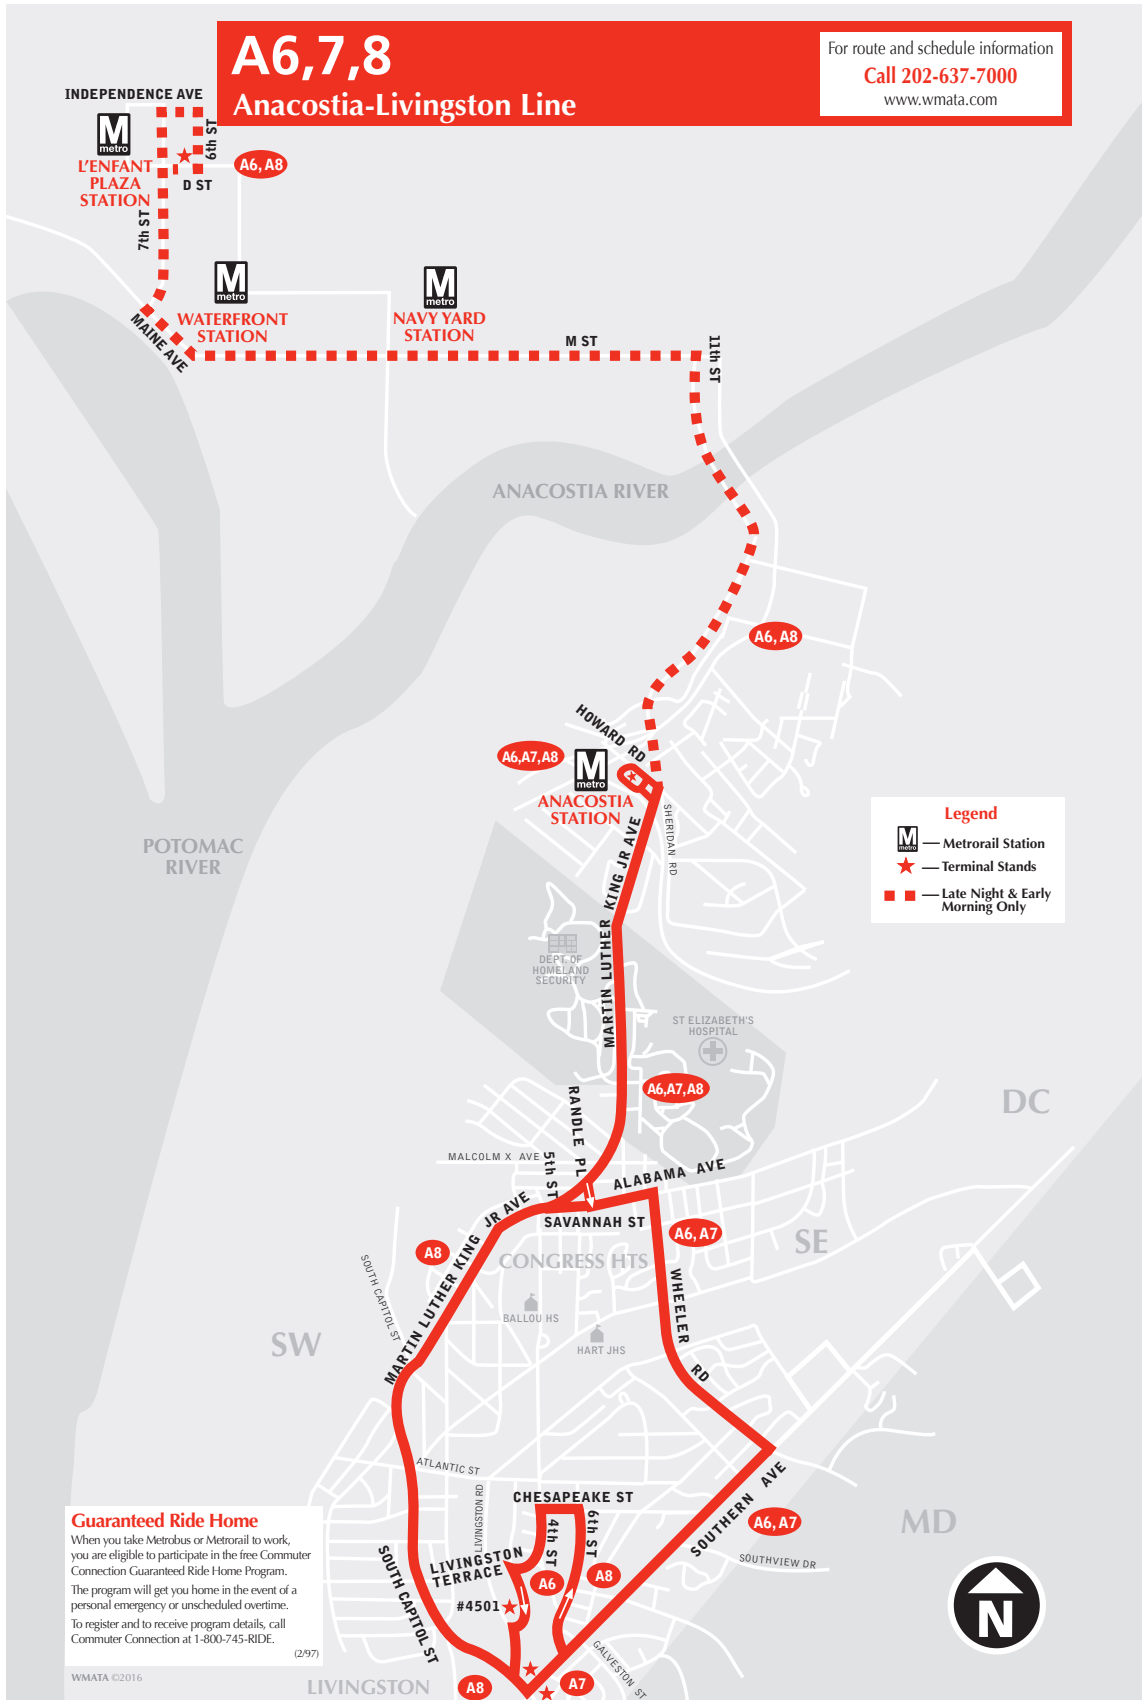

English-Español

Effective 12-17-23

A6,7,8

Anacostia-Livingston Line

metrobus

Serves these locations-
Brinda servicio a estas ubicaciones

- Livingston
- South Capitol St. (A8)
- Wheeler Rd. (A6,A7)
- Congress Heights
- Martin Luther King Jr. Ave. S.E.
- Dept. of Homeland Security
- Anacostia station
- Navy Yard station
(Late night & early morning only)
- L'Enfant Plaza station
(Late night & early morning only)

www.wmata.com
Information Anytime 202-637-7000 TTY 202-962-2033

Washington
Metropolitan Area
Transit Authority

A District of Columbia,
Maryland and Virginia
Transit Partnership

A6,7,8

Anacostia-Livingston Line

Effective Sunday, December 17, 2023

A partir del domingo, 17 de diciembre de 2023

A6,7,8

Anacostia-Livingston Line

Effective Sunday, December 17, 2023

A partir del domingo, 17 de diciembre de 2023

► Southbound to Livingston