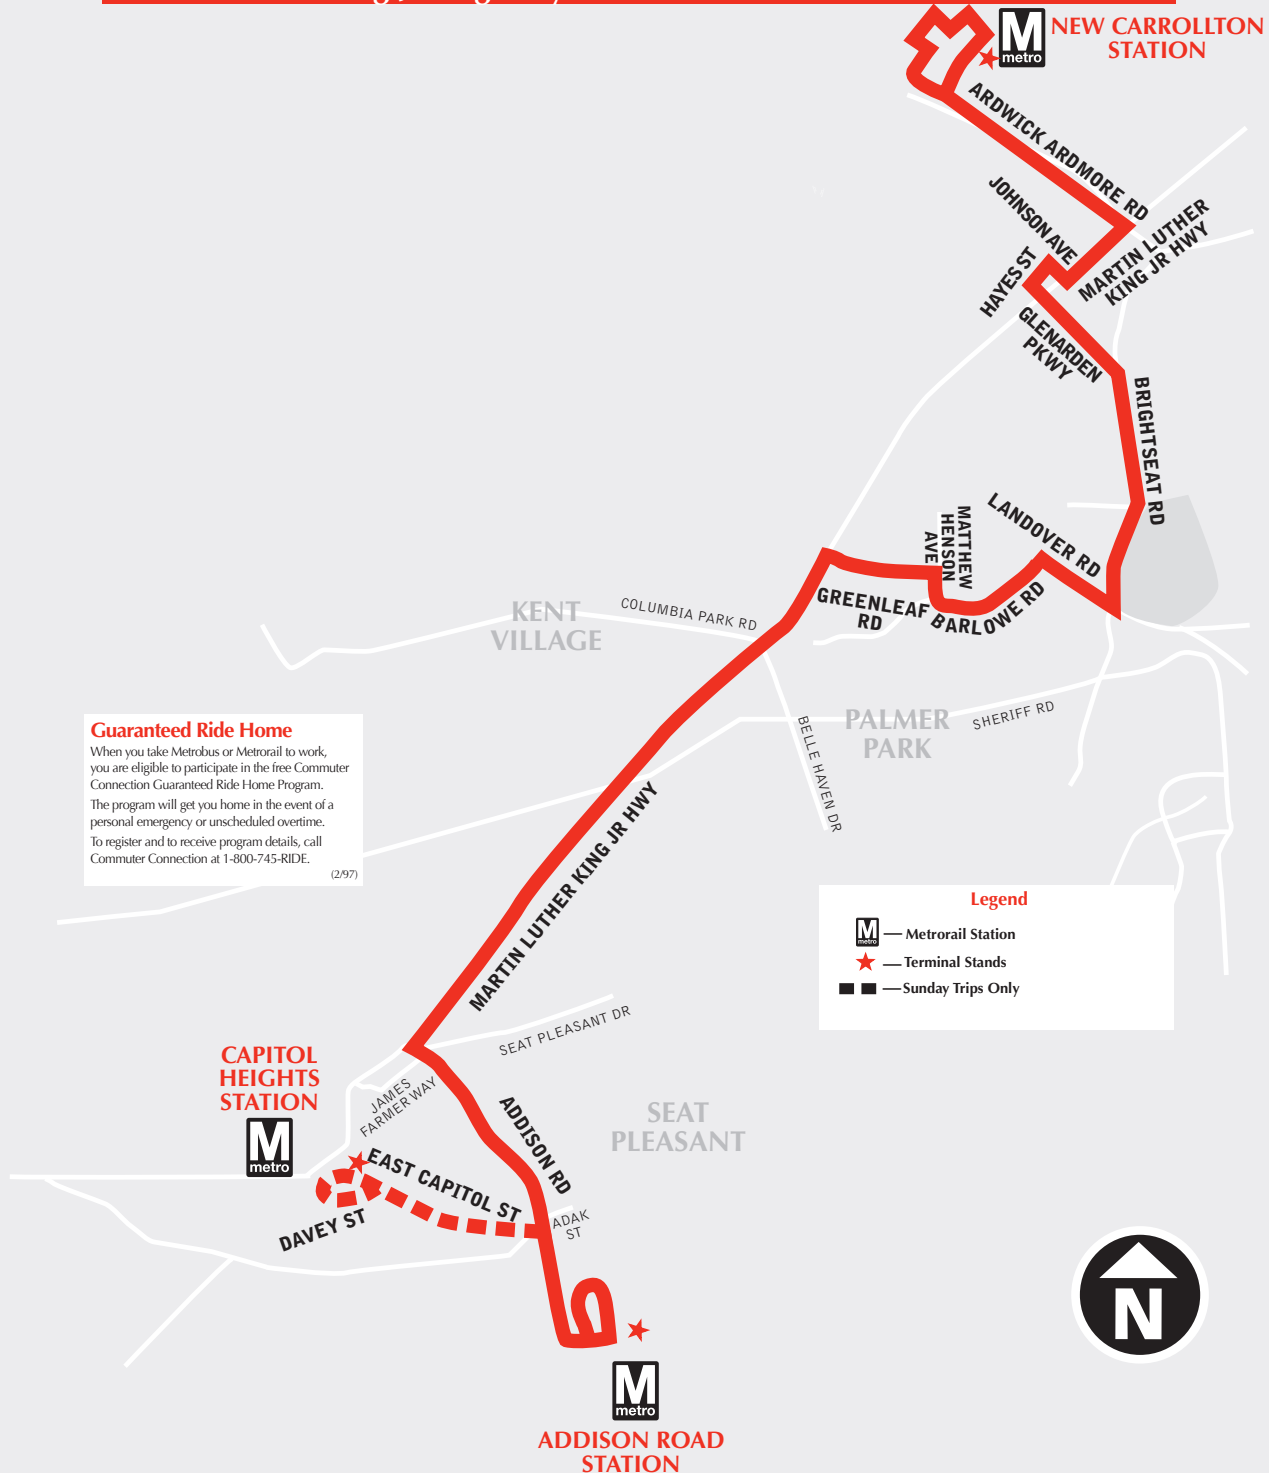

A12

Martin Luther King Jr. Highway Line

Effective Sunday, June 25, 2023
A partir del domingo, 25 de junio de 2023

A12

Martin Luther King Jr. Highway Line

For route and schedule information

Call 202-637-7000

www.wmata.com

Guaranteed Ride Home
When you take Metrobus or Metrorail to work, you are eligible to participate in the free Commuter Connection Guaranteed Ride Home Program. The program will get you home in the event of a personal emergency or unscheduled overtime. To register and to receive program details, call Commuter Connection at 1-800-745-RIDE. (2.97)

Legend
M — Metrorail Station
★ — Terminal Stands
■ — Sunday Trips Only