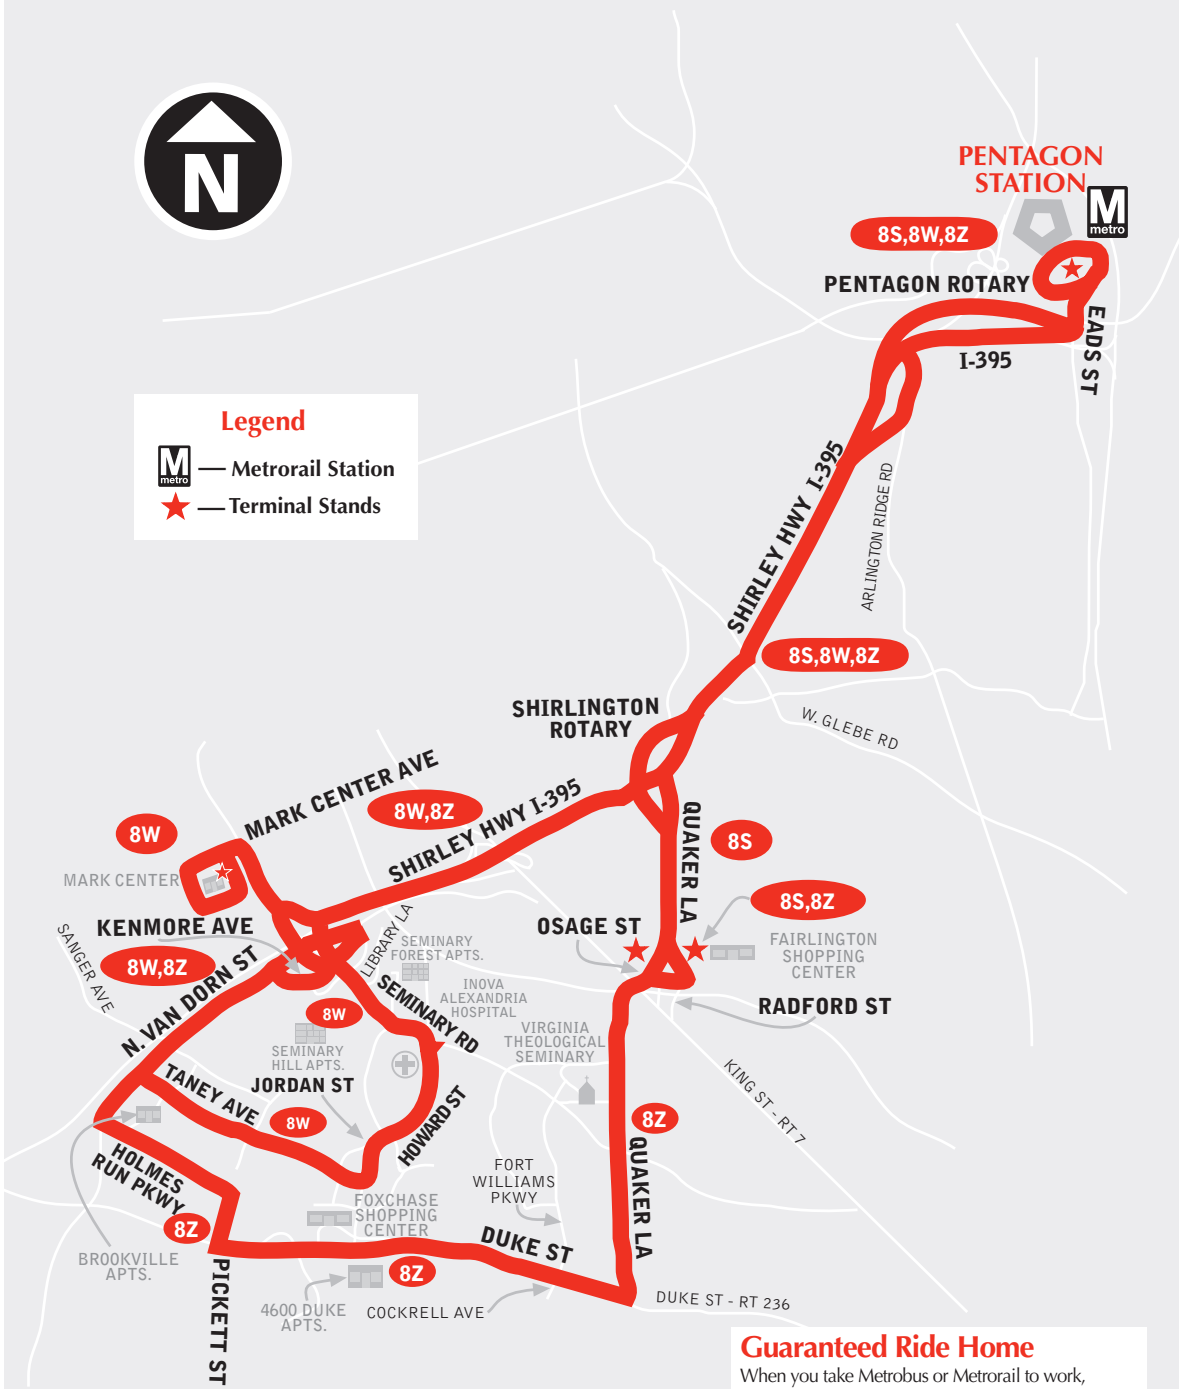

Effective Sunday, September 5, 2021
A partir del domingo, 5 de septiembre de 2021

8S, 8W, 8Z

Foxchase-Seminary Valley Line

For route and schedule information
Call 202-637-7000
www.wmata.com

Legend

- Metrorail Station
- Terminal Stands

Guaranteed Ride Home
When you take Metrobus or Metrorail to work, you are eligible to participate in the free Commuter Connection Guaranteed Ride Home Program. The program will get you home in the event of a personal emergency or unscheduled overtime. To register and to receive program details, call Commuter Connection at 1-800-745-RIDE.