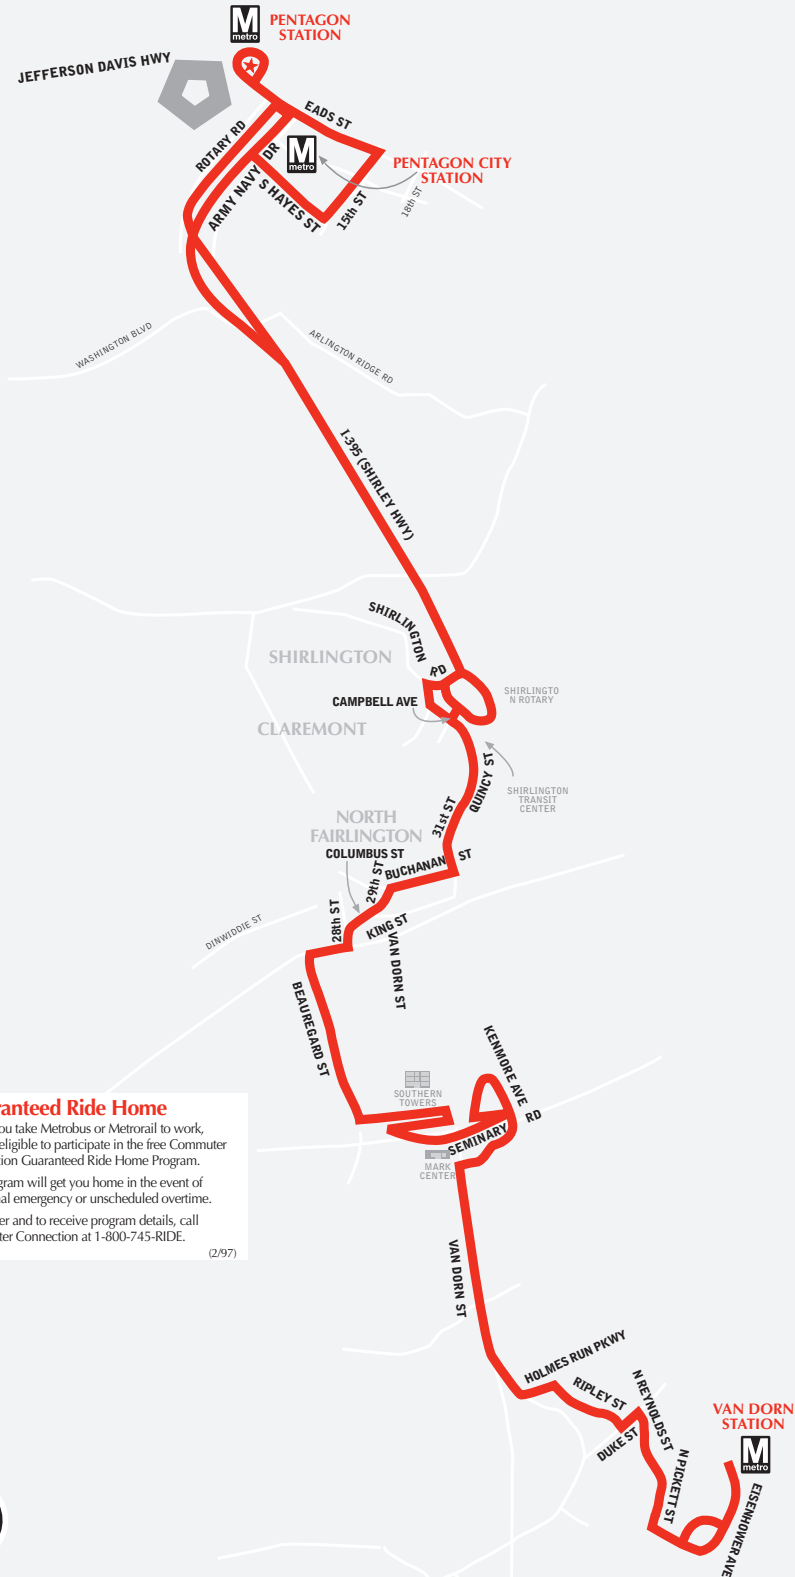

7A

Landmark-North Fairlington Line

Effective Sunday, December 17, 2023

A partir del domingo, 17 de diciembre de 2023

7A Landmark-North Fairlington Line

For route and schedule information
Call 202-637-7000
www.wmata.com

Guaranteed Ride Home
When you take Metrobus or Metrorail to work, you are eligible to participate in the free Commuter Connection Guaranteed Ride Home Program. The program will get you home in the event of a personal emergency or unscheduled overtime. To register and to receive program details, call Commuter Connection at 1-800-745-RIDE. (2/97)