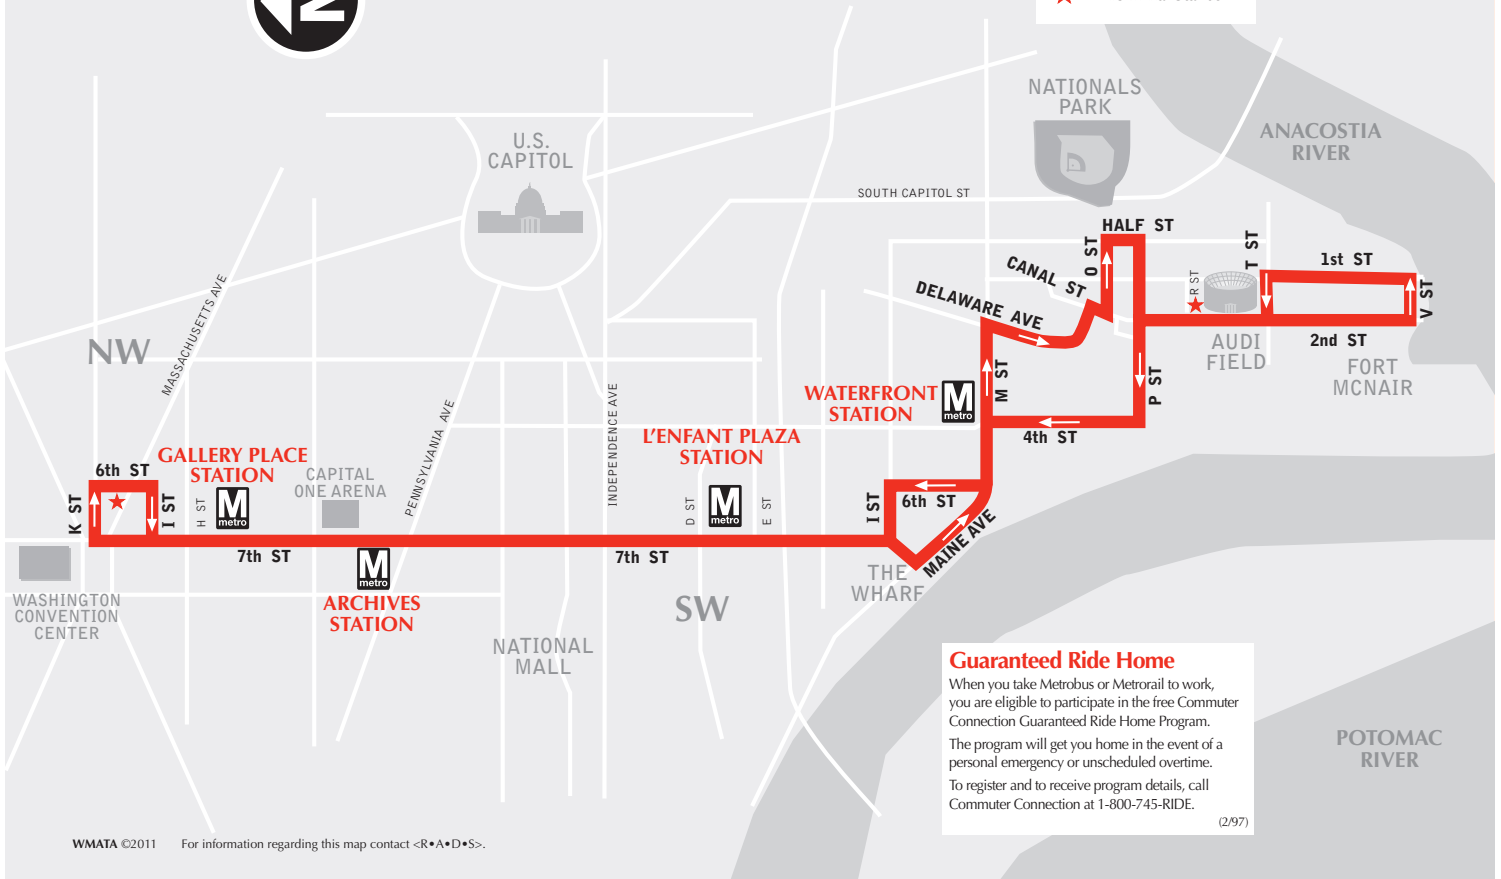

## Convention Center-Southwest Waterfront

For route and schedule information

Call 202-637-7000

[www.wmata.com](http://www.wmata.com)

### Legend

-  — Metrorail Station
-  — Terminal Stands

### ► Southbound To Buzzard Point