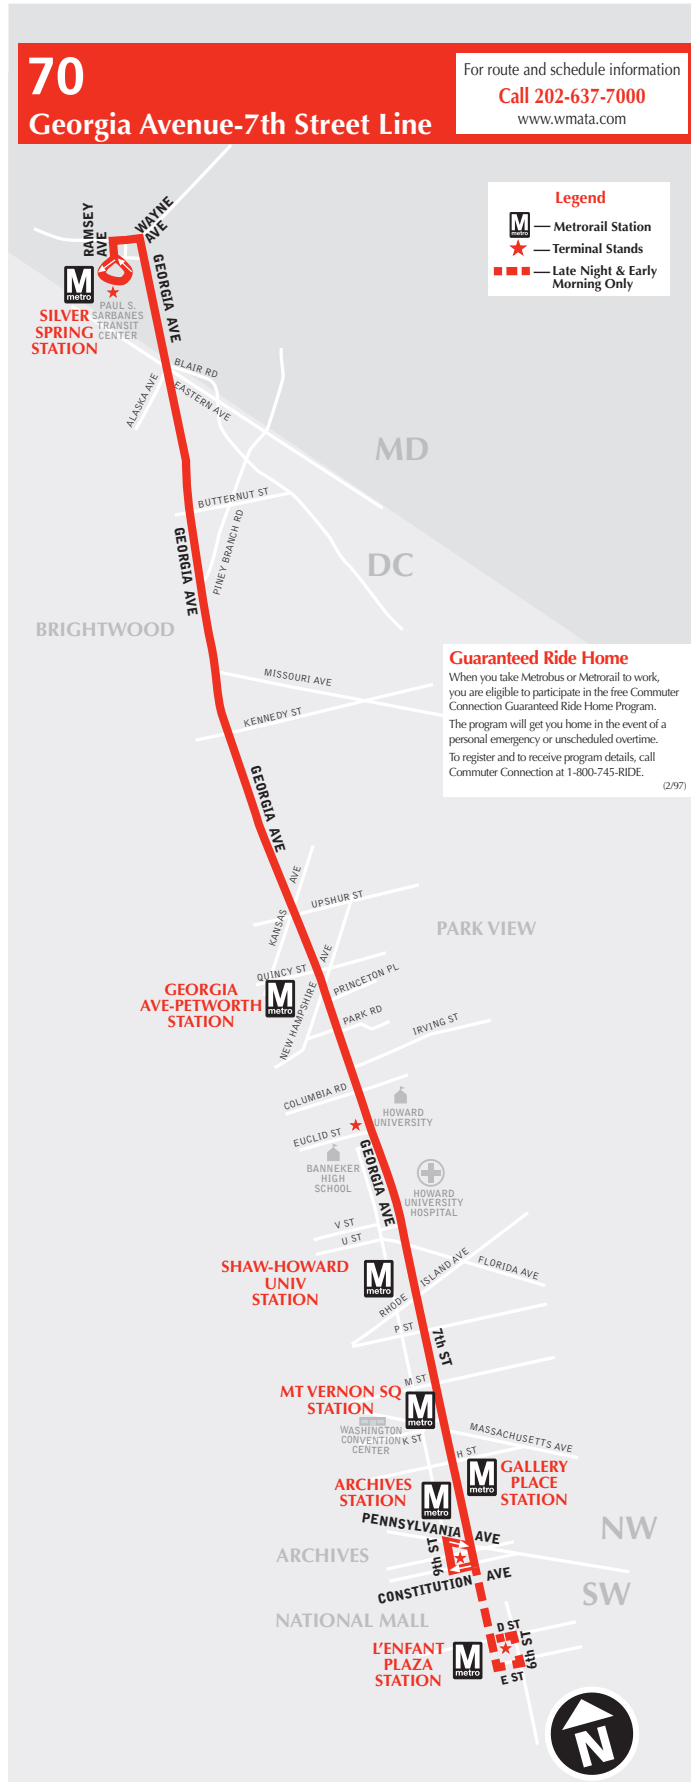

70

Georgia Ave.-7th St. Line

Effective Sunday, December 17, 2023

A partir del domingo, 17 de diciembre de 2023

► Southbound To Archives

Monday thru Friday — De Lunes a viernes

Route Number	Paul S. Sarbanes Transit Center (Silver Spring)	Georgia & Eastern Aves. NW (D.C. Line)	Georgia Ave. & Kennedy St. NW	Georgia Ave. & Quincy St. NW (Georgia Ave.-Petworth)	Georgia Ave. & Irving St. NW	Georgia & Florida Aves. NW	7th & H Sts. NW (Gallery Place)	9th St. & Constitution Ave. NW (ARCHIVES)	Pennsylvania Ave & 7th St. NW	D St. & 7th St. SW (L'ENFANT PLAZA)
AM Service — Servicio matutino										
70	1:00	1:06	1:15	1:21	1:23	1:28	1:36	-	1:39	1:45
70	1:20	1:26	1:35	1:41	1:43	1:48	1:56	-	1:59	2:05
70	1:40	1:46	1:55	2:01	2:03	2:08	2:16	-	2:19	2:25
70	2:00	2:06	2:15	2:21	2:23	2:28	2:36	-	2:39	2:45
70	2:20	2:26	2:35	2:41	2:43	2:48	2:56	-	2:59	3:05
70	2:40	2:46	2:55	3:01	3:03	3:08	3:16	-	3:19	3:25
70	3:00	3:06	3:15	3:21	3:23	3:28	3:36	-	3:39	3:45
70	3:20	3:26	3:35	3:41	3:43	3:48	3:56	-	3:59	4:05
70	3:40	3:46	3:55	4:01	4:03	4:08	4:16	-	4:19	4:25
70	4:00	4:06	4:15	4:21	4:23	4:28	4:36	-	4:39	4:45
70	4:20	4:26	4:35	4:42	4:44	4:49	4:57	5:01	-	-
70	4:40	4:46	4:55	5:02	5:04	5:09	5:17	5:21	-	-
70	5:00	5:06	5:15	5:22	5:24	5:29	5:37	5:41	-	-
70	5:12	5:18	5:27	5:34	5:36	5:41	5:49	5:53	-	-
70	5:24	5:30	5:39	5:46	5:48	5:53	6:01	6:05	-	-
70	5:36	5:42	5:51	5:58	6:00	6:05	6:13	6:17	-	-
70	5:48	5:54	6:03	6:10	6:12	6:17	6:25	6:29	-	-
70	6:00	6:06	6:15	6:22	6:24	6:29	6:37	6:41	-	-
70	6:12	6:18	6:27	6:34	6:36	6:41	6:49	6:53	-	-
70	6:24	6:31	6:42	6:49	6:52	6:57	7:06	7:12	-	-
70	6:36	6:43	6:54	7:01	7:04	7:09	7:18	7:24	-	-
70	6:48	6:55	7:06	7:13	7:16	7:21	7:30	7:36	-	-
70	7:00	7:07	7:18	7:25	7:28	7:33	7:42	7:48	-	-
70	7:12	7:19	7:30	7:37	7:40	7:45	7:54	8:00	-	-
70	7:24	7:33	7:46	7:56	8:00	8:07	8:18	8:23	-	-
70	7:36	7:45	7:58	8:08	8:12	8:19	8:30	8:35	-	-
70	7:48	7:57	8:10	8:20	8:24	8:31	8:42	8:47	-	-
70	8:00	8:09	8:22	8:32	8:36	8:43	8:54	8:59	-	-
70	8:12	8:21	8:34	8:44	8:48	8:55	9:06	9:11	-	-
70	8:24	8:33	8:46	8:56	9:00	9:07	9:18	9:23	-	-
70	8:36	8:45	8:58	9:08	9:12	9:19	9:30	9:35	-	-
70	8:48	8:57	9:10	9:20	9:24	9:31	9:42	9:47	-	-
70	9:00	9:09	9:22	9:32	9:36	9:43	9:54	9:59	-	-
70	9:12	9:21	9:34	9:44	9:48	9:55	10:06	10:11	-	-
70	9:24	9:33	9:46	9:56	10:00	10:07	10:18	10:23	-	-
70	9:36	9:45	9:58	10:08	10:12	10:19	10:30	10:35	-	-
70	9:48	9:57	10:10	10:20	10:24	10:31	10:42	10:47	-	-
70	10:00	10:09	10:22	10:32	10:36	10:43	10:54	10:59	-	-
70	10:12	10:21	10:34	10:44	10:48	10:55	11:06	11:11	-	-
70	10:24	10:33	10:46	10:56	11:00	11:07	11:18	11:23	-	-
70	10:36	10:45	10:58	11:08	11:12	11:19	11:30	11:35	-	-
70	10:48	10:57	11:10	11:20	11:24	11:31	11:42	11:47	-	-
70	11:00	11:09	11:22	11:32	11:36	11:43	11:54	11:59	-	-
70	11:12	11:21	11:34	11:44	11:48	11:55	12:06	12:11	-	-
70	11:24	11:33	11:46	11:56	12:00	12:07	12:18	12:23	-	-
70	11:36	11:45	11:58	12:08	12:12	12:19	12:30	12:35	-	-
70	11:48	11:57	12:10	12:20	12:24	12:31	12:42	12:47	-	-
PM Service — Servicio vespertino										
70	12:00	12:09	12:22	12:32	12:36	12:43	12:54	12:59	-	-
70	12:12	12:21	12:34	12:44	12:48	12:55	1:06	1:11	-	-
70	12:24	12:33	12:46	12:56	1:00	1:07	1:18	1:23	-	-
70	12:36	12:45	12:58	1:08	1:12	1:19	1:30	1:35	-	-
70	12:48	12:57	1:10	1:20	1:24	1:31	1:42	1:47	-	-
70	1:00	1:09	1:22	1:32	1:36	1:43	1:54	1:59	-	-
70	1:12	1:22	1:36	1:47	1:51	1:59	2:12	2:18	-	-
70	1:24	1:34	1:48	1:59	2:03	2:11	2:24	2:30	-	-
70	1:36	1:46	2:00	2:11	2:15	2:23	2:36	2:42	-	-
70	1:48	1:58	2:12	2:23	2:27	2:35	2:48	2:54	-	-