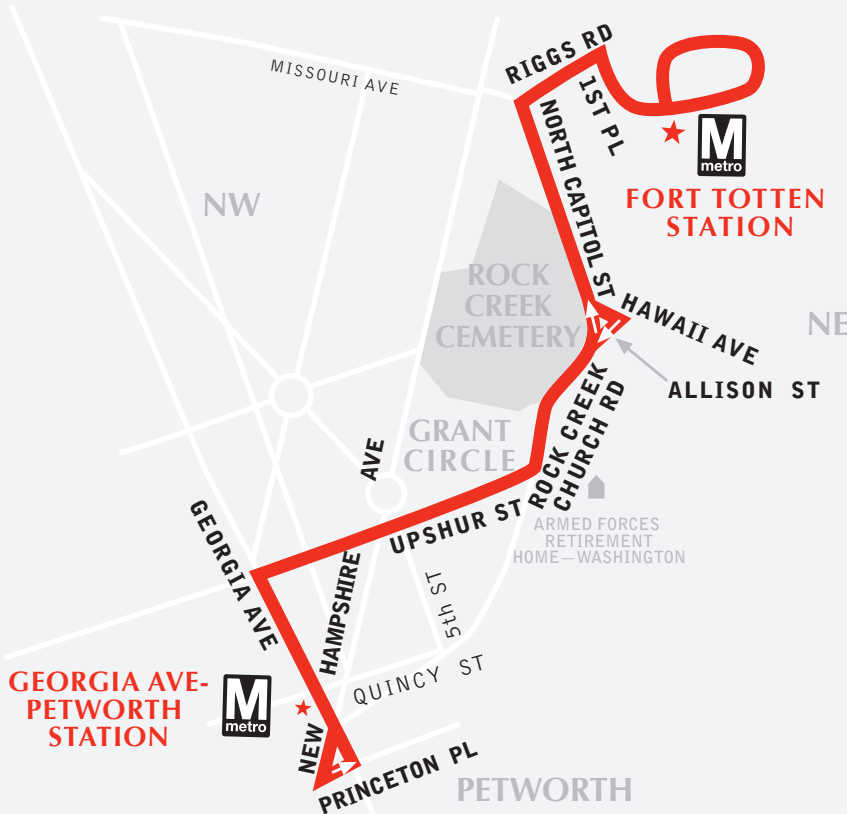

Effective Sunday, June 6, 2021
A partir del domingo, 6 de junio de 2021

60

Fort Totten-Petworth Line

For route and schedule information

Call 202-637-7000

www.wmata.com

Guaranteed Ride Home

When you take Metrobus or Metrorail to work, you are eligible to participate in the free Commuter Connection Guaranteed Ride Home Program.

WMATA ©2021 For information regarding this map contact <R•A•D•S>.

**▶ Southbound To Georgia Ave-
Petworth Station**

**Monday thru Friday —
De Lunes a viernes**

Route Number	Fort Totten 	Allison St. & Rock Creek Church Rd. NW	GEORGIA AVE- PETWORTH 
AM Service — Servicio matutino			
60	5:36	5:43	5:49
60	6:00	6:07	6:13
60	6:24	6:32	6:39
60	6:48	6:56	7:03
60	7:12	7:20	7:27
60	7:36	7:47	7:57
60	8:00	8:11	8:21
60	8:24	8:35	8:45
60	8:48	8:59	9:09
60	9:12	9:20	9:28
60	10:00	10:08	10:16
60	10:48	10:56	11:04
60	11:36	11:44	11:52
PM Service — Servicio vespertino			
60	12:24	12:32	12:40
60	1:12	1:20	1:28
60	2:00	2:08	2:16
60	2:48	2:56	3:04
60	3:18	3:26	3:34
60	3:48	3:58	4:08
60	4:18	4:28	4:38
60	4:48	4:57	5:06
60	5:18	5:27	5:36
60	5:48	5:57	6:05
60	6:18	6:27	6:35
60	6:48	6:57	7:05
60	7:18	7:27	7:35
60	7:48	7:57	8:05

**▶ Northbound To
Fort Totten station**

**Monday thru Friday —
De Lunes a viernes**

Route Number	Georgia Ave- Petworth 	Rock Creek Church Rd. & Hawaii Ave. NW	FORT TOTTEN 
AM Service — Servicio matutino			
60	6:00	6:11	6:16
60	6:24	6:35	6:40
60	6:48	6:59	7:04
60	7:12	7:23	7:28
60	7:36	7:48	7:55
60	8:00	8:12	8:19
60	8:24	8:36	8:43
60	8:48	9:00	9:07
60	9:36	9:48	9:53
60	10:24	10:36	10:41
60	11:12	11:24	11:29
60	12:00	12:12	12:17
PM Service — Servicio vespertino			
60	12:48	1:00	1:05
60	1:36	1:48	1:53
60	2:24	2:37	2:43
60	3:12	3:25	3:31
60	3:42	3:57	4:07
60	4:12	4:27	4:37
60	4:42	4:56	5:04
60	5:12	5:26	5:34
60	5:42	5:56	6:04
60	6:12	6:25	6:32
60	6:42	6:55	7:02
60	7:12	7:24	7:29
60	7:42	7:54	7:59