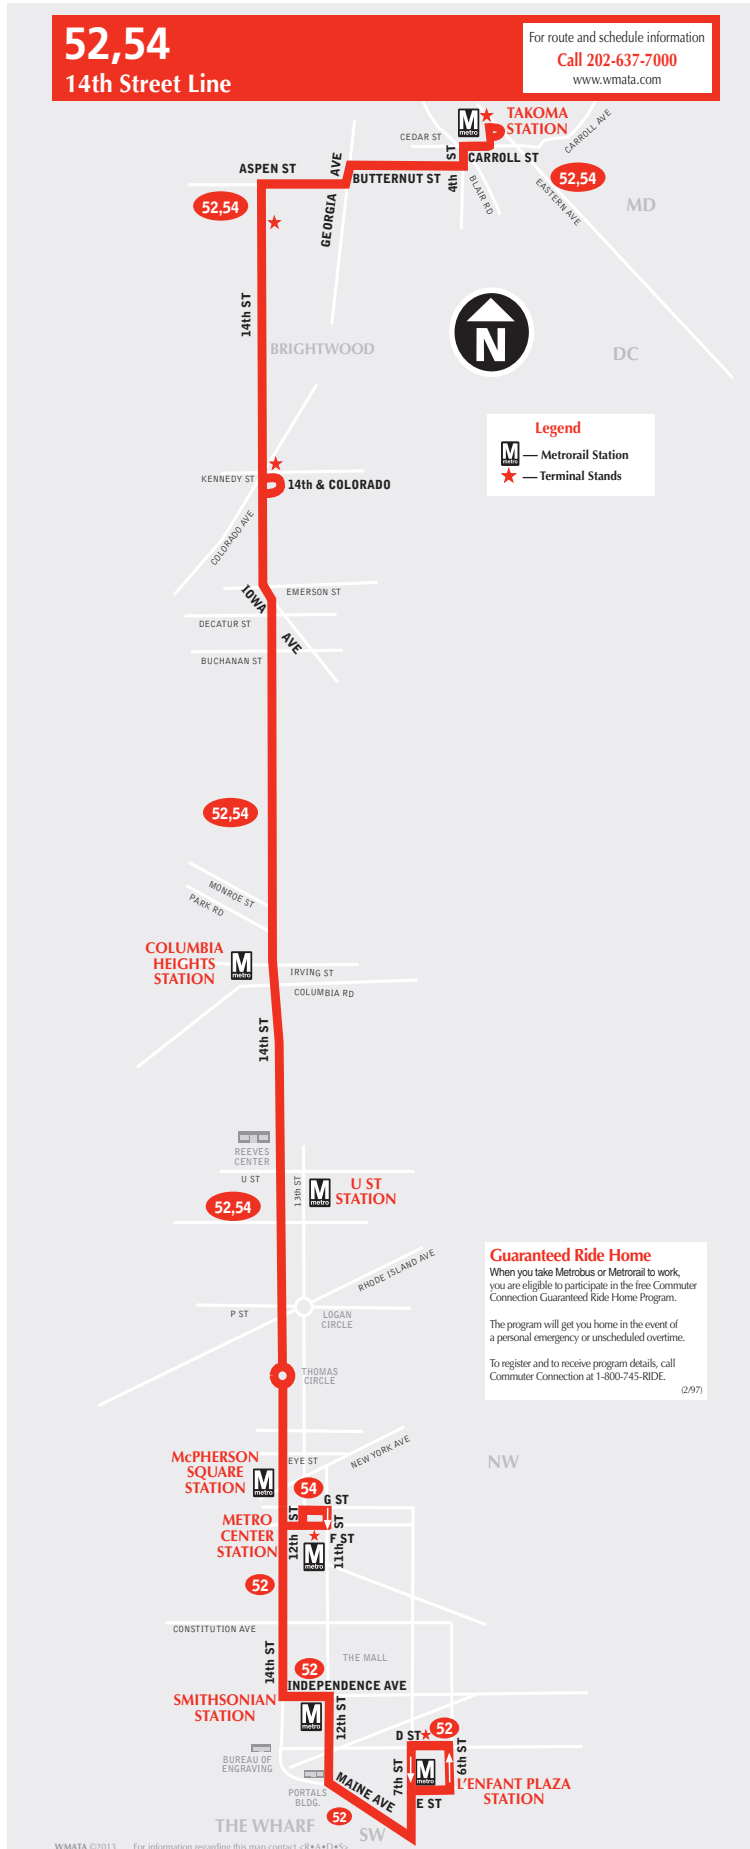

English-Español

Schedule 12-17-23

52,54

14th Street Line

metrobus

Serves these locations-
Brinda servicio a estas ubicaciones

- Takoma station
- Brightwood
- 14th St. and Colorado Ave. N.W.
- Columbia Heights station
- Reeves Center
- Logan Circle
- McPherson Sq station
- Metro Center station (54)
- Smithsonian station (52)
- The Wharf (52)
- L'Enfant Plaza station (52)

Effective Sunday, December 17, 2023
A partir del domingo, 17 de diciembre de 2023

52,54

14th Street Line

Effective Sunday, December 17, 2023

A partir del domingo, 17 de diciembre de 2023

Southbound To Metro Center and L'Enfant Plaza stations