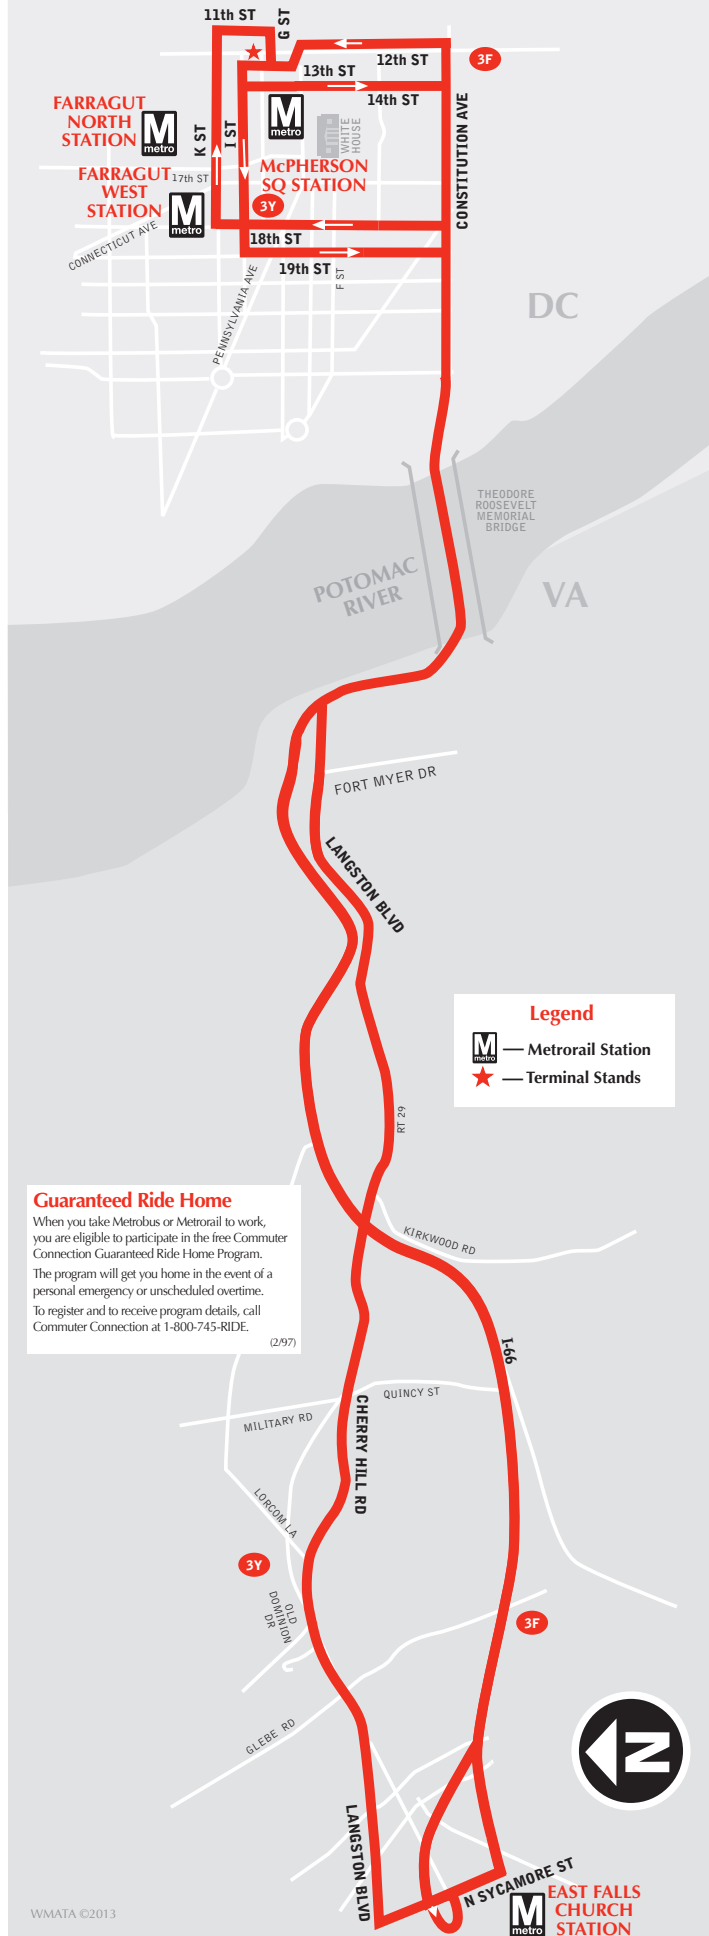

3F,Y

Langston Boulevard-McPherson Square Line

For route and schedule information
Call 202-637-7000
www.wmata.com

Guaranteed Ride Home
When you take Metrobus or Metrorail to work, you are eligible to participate in the free Commuter Connection Guaranteed Ride Home Program. The program will get you home in the event of a personal emergency or unscheduled overtime. To register and to receive program details, call Commuter Connection at 1-800-745-RIDE.

Legend

- Metro Station
- Terminal Stands