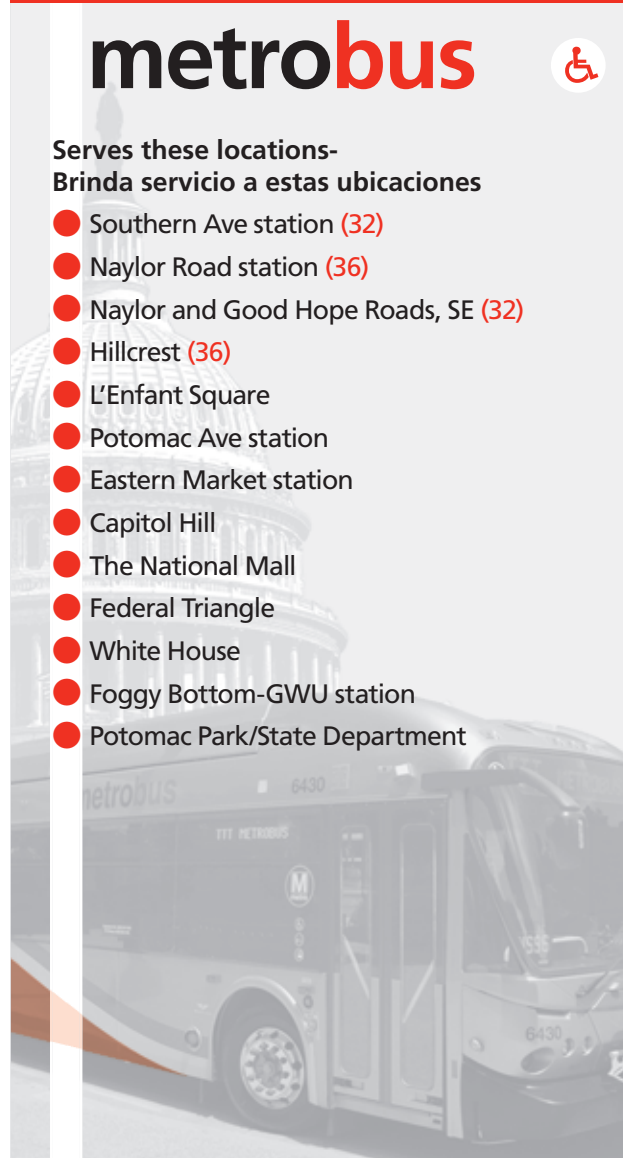

English-Español

Effective 12-17-23

32,36

Pennsylvania Avenue Line

metrobus

Serves these locations-
Brinda servicio a estas ubicaciones

- Southern Ave station (32)
- Naylor Road station (36)
- Naylor and Good Hope Roads, SE (32)
- Hillcrest (36)
- L'Enfant Square
- Potomac Ave station
- Eastern Market station
- Capitol Hill
- The National Mall
- Federal Triangle
- White House
- Foggy Bottom-GWU station
- Potomac Park/State Department