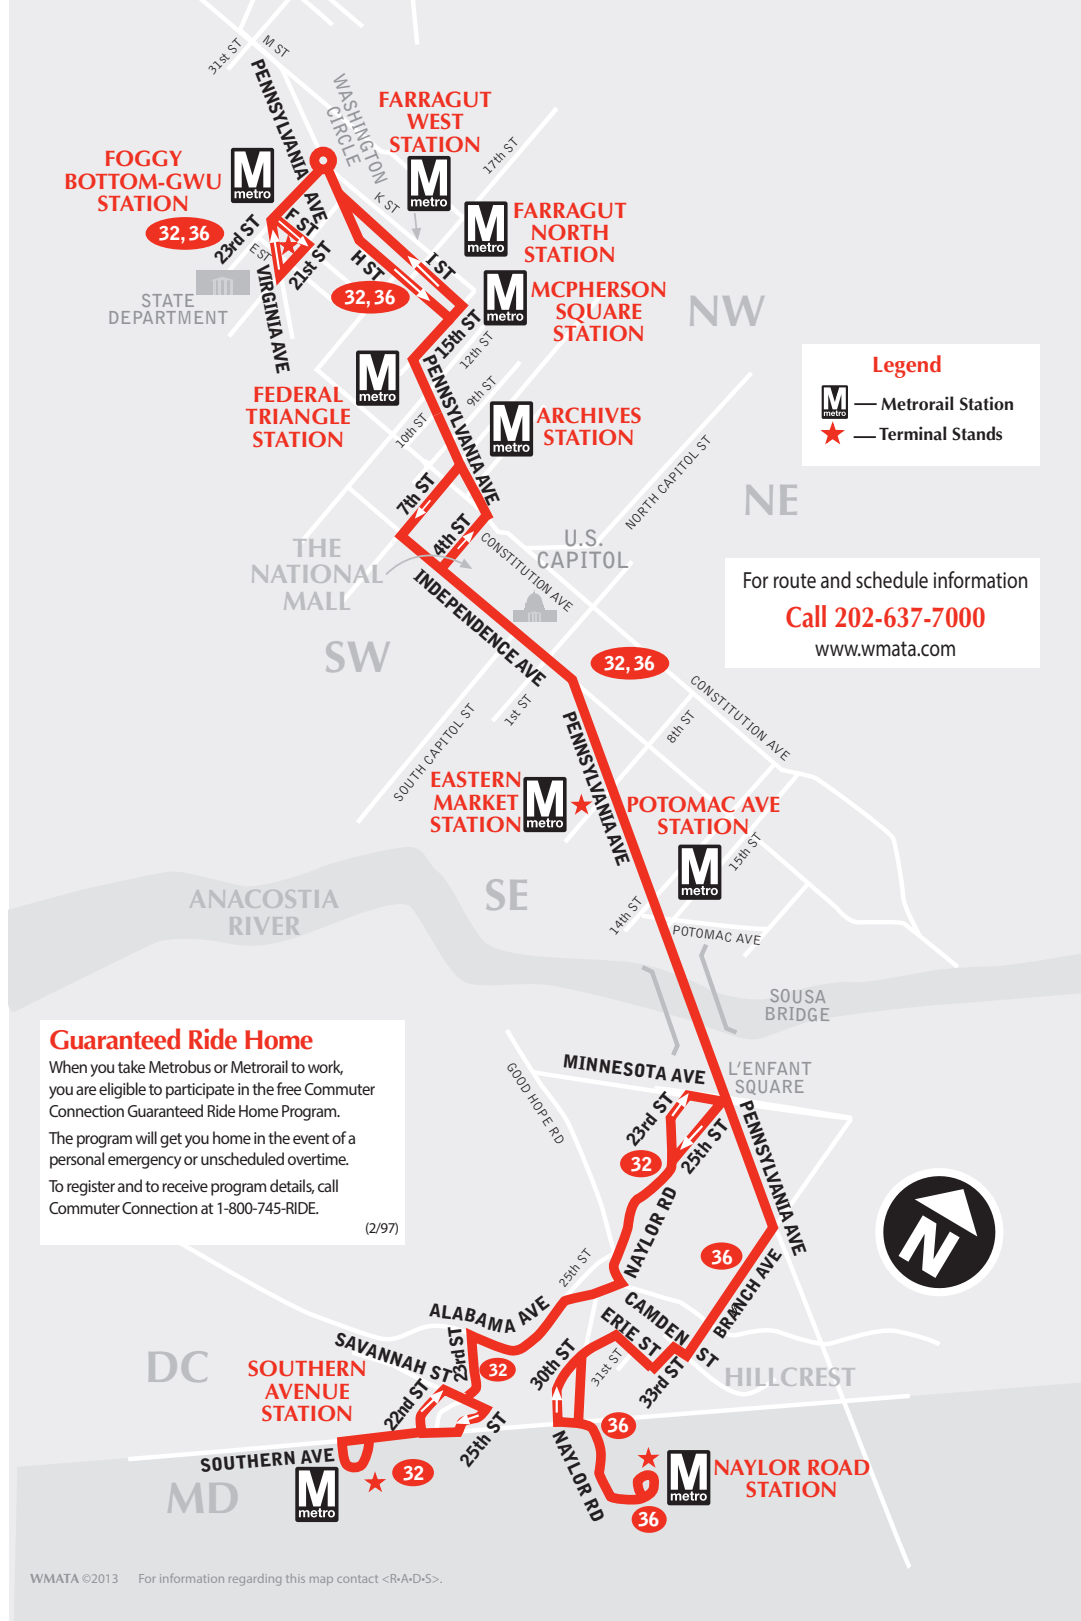

English-Español

Effective 12-17-23

32,36

Pennsylvania Avenue Line

metrobus

Serves these locations-
Brinda servicio a estas ubicaciones

- Southern Ave station (32)
- Naylor Road station (36)
- Naylor and Good Hope Roads, SE (32)
- Hillcrest (36)
- L'Enfant Square
- Potomac Ave station
- Eastern Market station
- Capitol Hill
- The National Mall
- Federal Triangle
- White House
- Foggy Bottom-GWU station
- Potomac Park/State Department

www.wmata.com
Information Anytime 202-637-7000 TTY 202-962-2033

**Washington
Metropolitan Area
Transit Authority**

*A District of Columbia,
Maryland and Virginia
Transit Partnership*

32,36

Pennsylvania Avenue Line

Effective Sunday, December 17, 2023

A partir del domingo, 17 de diciembre de 2023

32,36

Pennsylvania Avenue Line

Legend

- Metrorail Station
- Terminal Stands

For route and schedule information
Call 202-637-7000
www.wmata.com

32,36

Pennsylvania Avenue Line

Effective Sunday, December 17, 2023

A partir del domingo, 17 de diciembre de 2023

▶ Eastbound To Naylor Road and Southern Avenue stations

Monday thru Friday - De Lunes a viernes