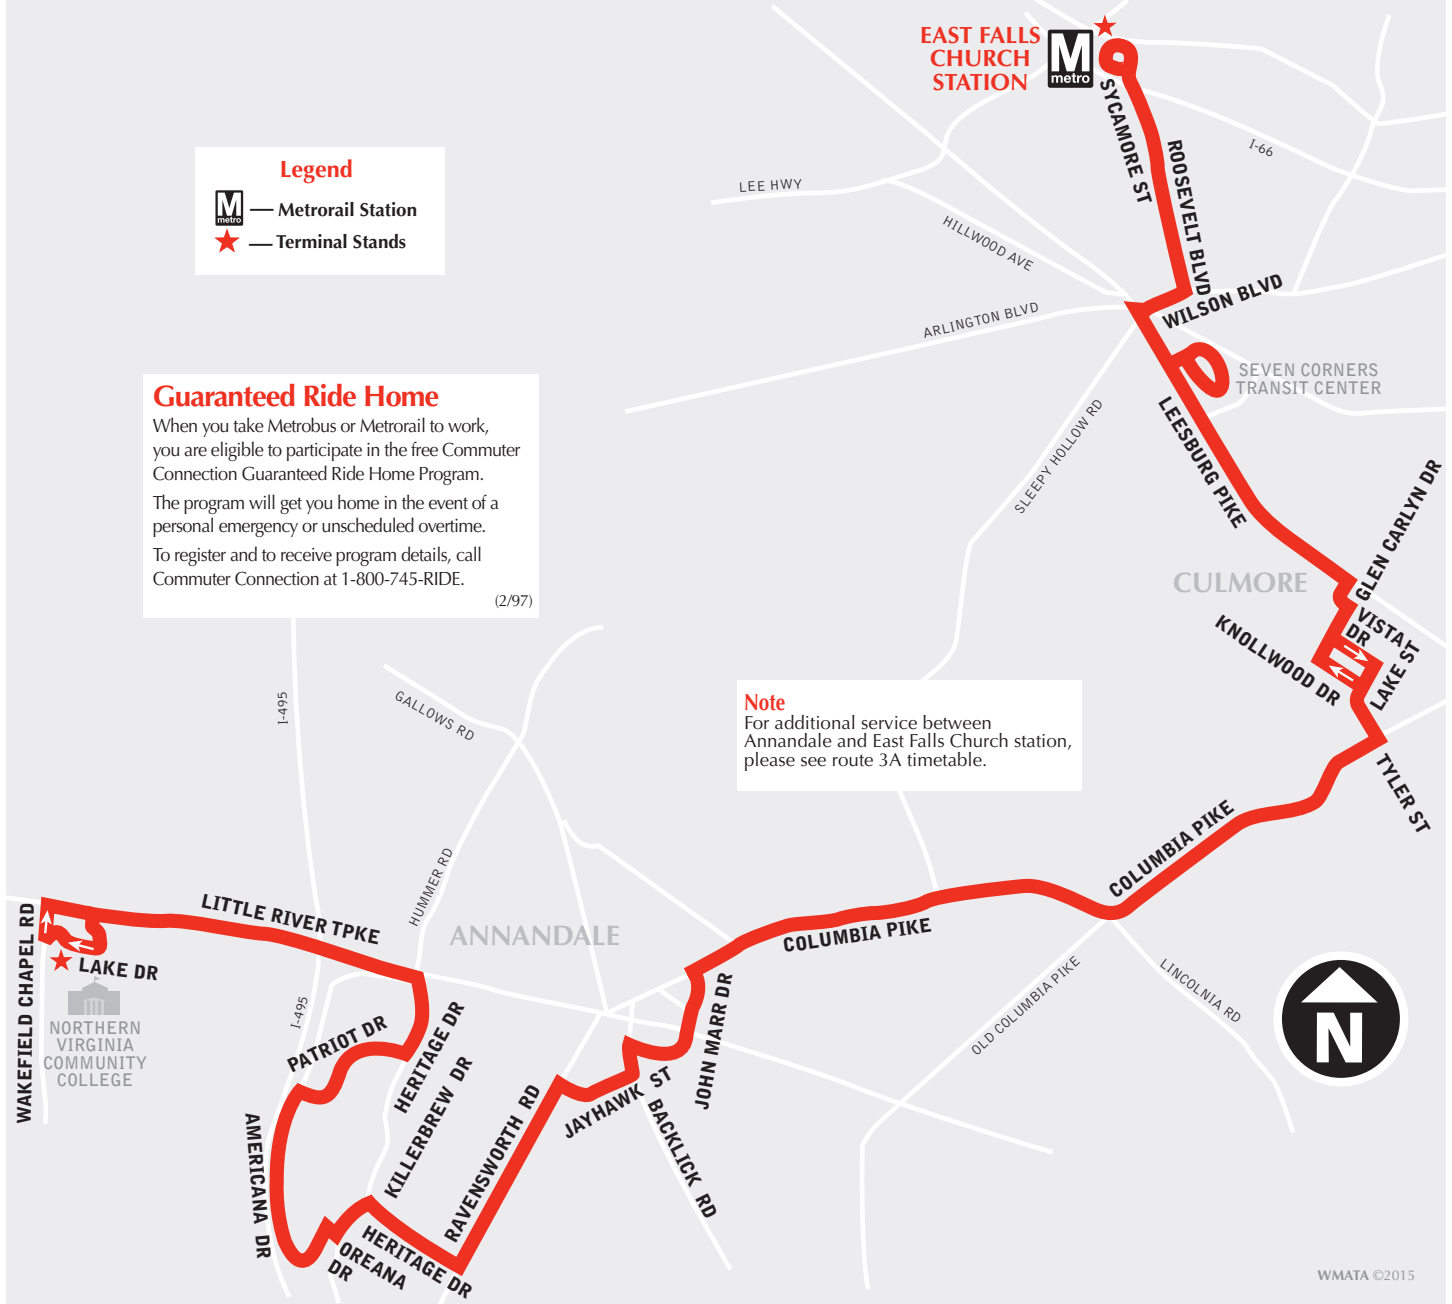

26A

Annandale-East Falls Church Line

Effective Sunday, June 6, 2021

A partir del domingo, 6 de junio de 2021

26A

Annandale-East Falls Church Line

For route and schedule information

Call 202-637-7000

www.wmata.com

Legend

— Metrorail Station

— Terminal Stands

Guaranteed Ride Home

When you take Metrobus or Metrorail to work, you are eligible to participate in the free Commuter Connection Guaranteed Ride Home Program.

The program will get you home in the event of a personal emergency or unscheduled overtime.

To register and to receive program details, call Commuter Connection at 1-800-745-RIDE.

(2/97)

Note

For additional service between Annandale and East Falls Church station, please see route 3A timetable.

WMATA ©2015