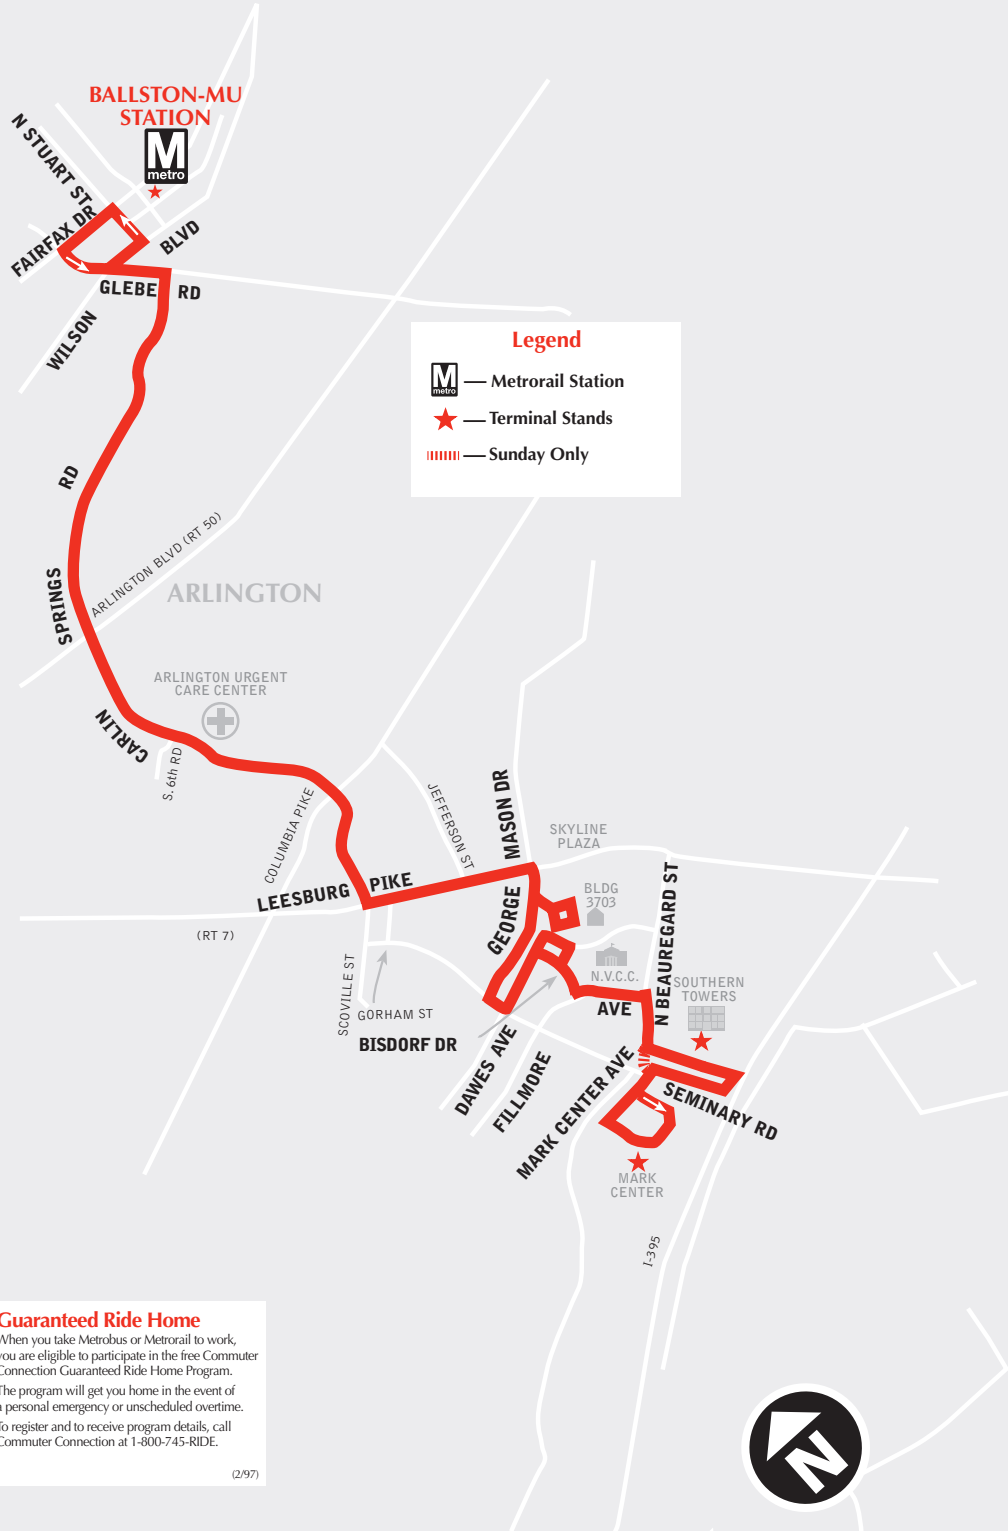

25B

Carlin Springs Road Line

Effective Sunday, September 11, 2022

A partir del domingo, 11 de septiembre de 2022

25B Carlin Springs Road Line

For route and schedule information

Call 202-637-7000

www.wmata.com

25B

Carlin Springs Road Line

Effective Sunday, September 11, 2022

A partir del domingo, 11 de septiembre de 2022

▶ Northbound To Ballston-MU station

Monday thru Friday — De Lunes a viernes

Route Number	Mark Center Transit Station	Southern Towers (Stratford Bldg.)	Bisdorf Bldg. (NVCC)	Leesburg Pike & Jefferson St.	Carlin Springs Rd. & Columbia Pike	BALLSTON-MU
AM Service — Servicio matutino						
25B	5:40	5:43	5:47	5:53	5:58	6:09
25B	6:00	6:03	6:07	6:13	6:18	6:29
25B	6:15	6:18	6:22	6:28	6:33	6:44
25B	6:30	6:33	6:37	6:43	6:48	6:59
25B	6:45	6:48	6:52	6:58	7:03	7:14
25B	7:00	7:03	7:07	7:13	7:18	7:29
25B	7:15	7:18	7:22	7:28	7:33	7:44
25B	7:30	7:33	7:37	7:43	7:48	7:59
25B	7:45	7:48	7:52	7:58	8:03	8:14
25B	7:57	8:00	8:04	8:13	8:18	8:29
25B	8:20	8:23	8:27	8:36	8:41	8:52
25B	8:40	8:43	8:47	8:56	9:01	9:12
25B	9:00	9:03	9:07	9:16	9:21	9:32
25B	9:30	9:33	9:37	9:46	9:51	10:02
25B	10:00	10:03	10:07	10:16	10:21	10:32
25B	10:30	10:33	10:37	10:46	10:51	11:02
25B	11:00	11:03	11:07	11:16	11:21	11:32
25B	11:30	11:33	11:37	11:46	11:51	12:02
PM Service — Servicio vespertino						
25B	12:00	12:03	12:07	12:16	12:21	12:32
25B	12:30	12:33	12:37	12:46	12:51	1:02
25B	1:00	1:03	1:07	1:16	1:21	1:32
25B	1:30	1:33	1:37	1:46	1:51	2:02
25B	2:00	2:03	2:07	2:16	2:21	2:32
25B	2:28	2:31	2:35	2:44	2:49	3:02
25B	3:00	3:03	3:07	3:16	3:21	3:34
25B	3:20	3:23	3:27	3:36	3:41	3:54
25B	3:40	3:43	3:47	3:56	4:01	4:14
25B	4:00	4:03	4:07	4:16	4:21	4:34
25B	4:15	4:18	4:22	4:31	4:36	4:49
25B	4:30	4:33	4:37	4:46	4:51	5:04
25B	4:45	4:48	4:52	5:01	5:06	5:19
25B	5:00	5:03	5:07	5:16	5:21	5:34
25B	5:15	5:18	5:22	5:31	5:36	5:49
25B	5:30	5:33	5:37	5:46	5:51	6:04
25B	5:45	5:48	5:52	6:02	6:07	6:18
25B	6:00	6:03	6:07	6:17	6:22	6:33
25B	6:20	6:23	6:27	6:37	6:42	6:53
25B	6:40	6:43	6:47	6:57	7:02	7:13
25B	7:00	7:03	7:07	7:17	7:22	7:33
25B	7:30	7:33	7:37	7:44	7:49	8:00
25B	8:15	8:18	8:22	8:29	8:34	8:45
25B	9:00	9:03	9:07	9:14	9:19	9:30
25B	9:45	9:48	9:52	9:59	10:04	10:15
25B	10:30	10:33	10:37	10:44	10:49	11:00

▶ Southbound To Southern Towers/Mark Center

Monday thru Friday — De Lunes a viernes