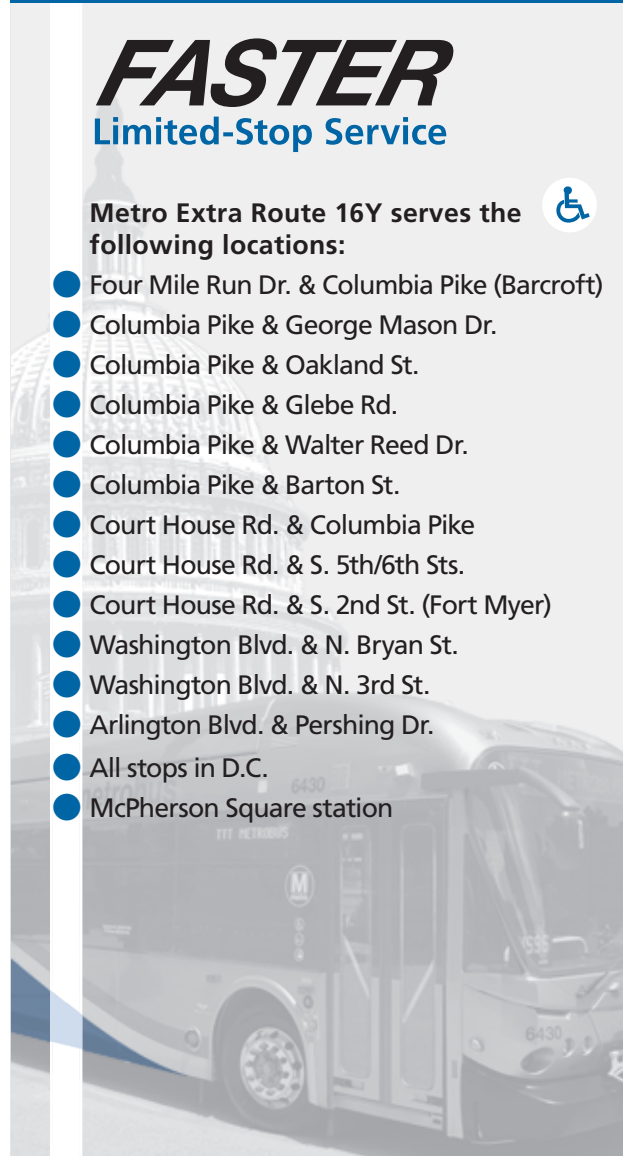

English-Español

Effective 12-17-23

16Y *Metro Extra*

Columbia Pike-Farragut Square Line

FASTER Limited-Stop Service

Metro Extra Route 16Y serves the following locations:

- Four Mile Run Dr. & Columbia Pike (Barcroft)
- Columbia Pike & George Mason Dr.
- Columbia Pike & Oakland St.
- Columbia Pike & Glebe Rd.
- Columbia Pike & Walter Reed Dr.
- Columbia Pike & Barton St.
- Court House Rd. & Columbia Pike
- Court House Rd. & S. 5th/6th Sts.
- Court House Rd. & S. 2nd St. (Fort Myer)
- Washington Blvd. & N. Bryan St.
- Washington Blvd. & N. 3rd St.
- Arlington Blvd. & Pershing Dr.
- All stops in D.C.
- McPherson Square station

Effective Sunday, December 17, 2023

A partir del domingo, 17 de diciembre de 2023

► Eastbound To McPherson Square Station

Monday thru Friday — De Lunes a viernes

Route Number	Four Mile Run Dr. & Columbia Pike	Columbia Pike & George Mason Dr.	Columbia Pike & Walter Reed Dr.	Court House Rd. & South 2nd St.	18th St. & Pennsylvania Ave. NW	K & 17th Sts. NW (Farragut North & Farragut West)	13h & G Sts. NW
AM Service — Servicio matutino							
16Y	6:00	6:03	6:07	6:12	6:27	6:30	6:38
16Y	6:20	6:23	6:27	6:32	6:47	6:50	6:58
16Y	6:40	6:43	6:47	6:52	7:08	7:12	7:21
16Y	7:00	7:03	7:08	7:14	7:33	7:37	7:46
16Y	7:20	7:23	7:28	7:34	8:00	8:05	8:15
16Y	7:40	7:43	7:48	7:54	8:20	8:25	8:35
16Y	8:00	8:03	8:09	8:15	8:46	8:51	9:01
16Y	8:20	8:23	8:29	8:35	9:06	9:11	9:21
16Y	8:40	8:43	8:48	8:53	9:23	9:28	9:38
PM Service — Servicio vespertino							
16Y	4:42	4:43	4:48	4:53	5:07	5:12	5:22
16Y	5:06	5:07	5:12	5:17	5:31	5:36	5:46
16Y	5:30	5:31	5:36	5:41	5:55	6:00	6:10
16Y	5:54	5:55	6:00	6:05	6:19	6:24	6:34
16Y	6:18	6:19	6:24	6:29	6:43	6:48	6:58