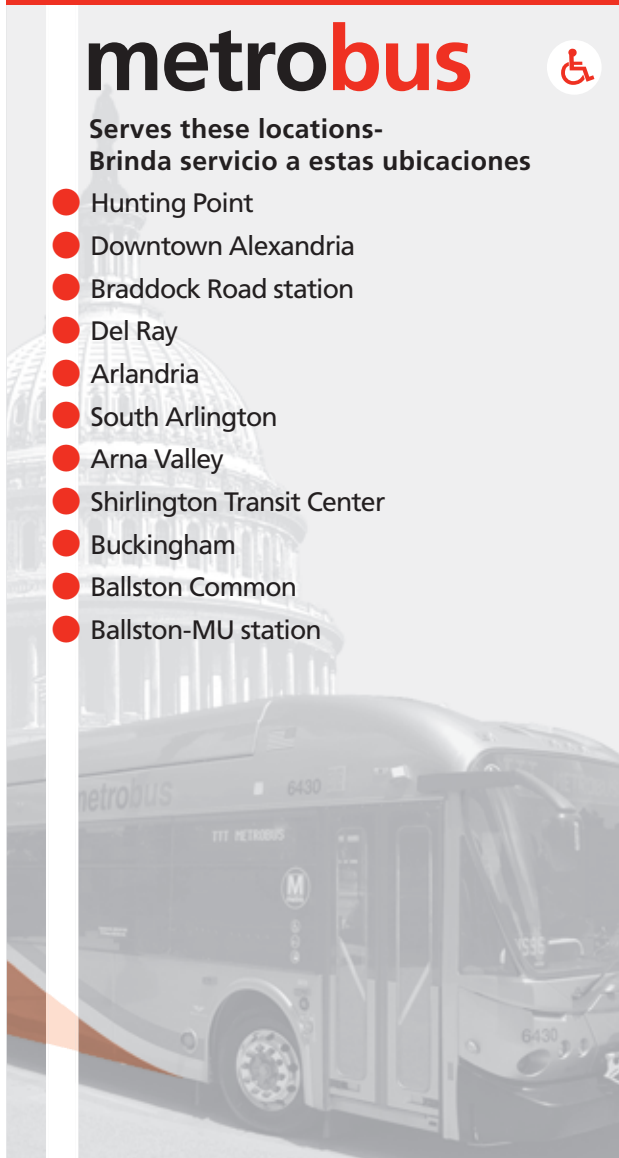

English-Español

Effective 6-25-23

10B

Hunting Point-Ballston Line

metrobus

Serves these locations-
Brinda servicio a estas ubicaciones

- Hunting Point
- Downtown Alexandria
- Braddock Road station
- Del Ray
- Arlandria
- South Arlington
- Arna Valley
- Shirlington Transit Center
- Buckingham
- Ballston Common
- Ballston-MU station