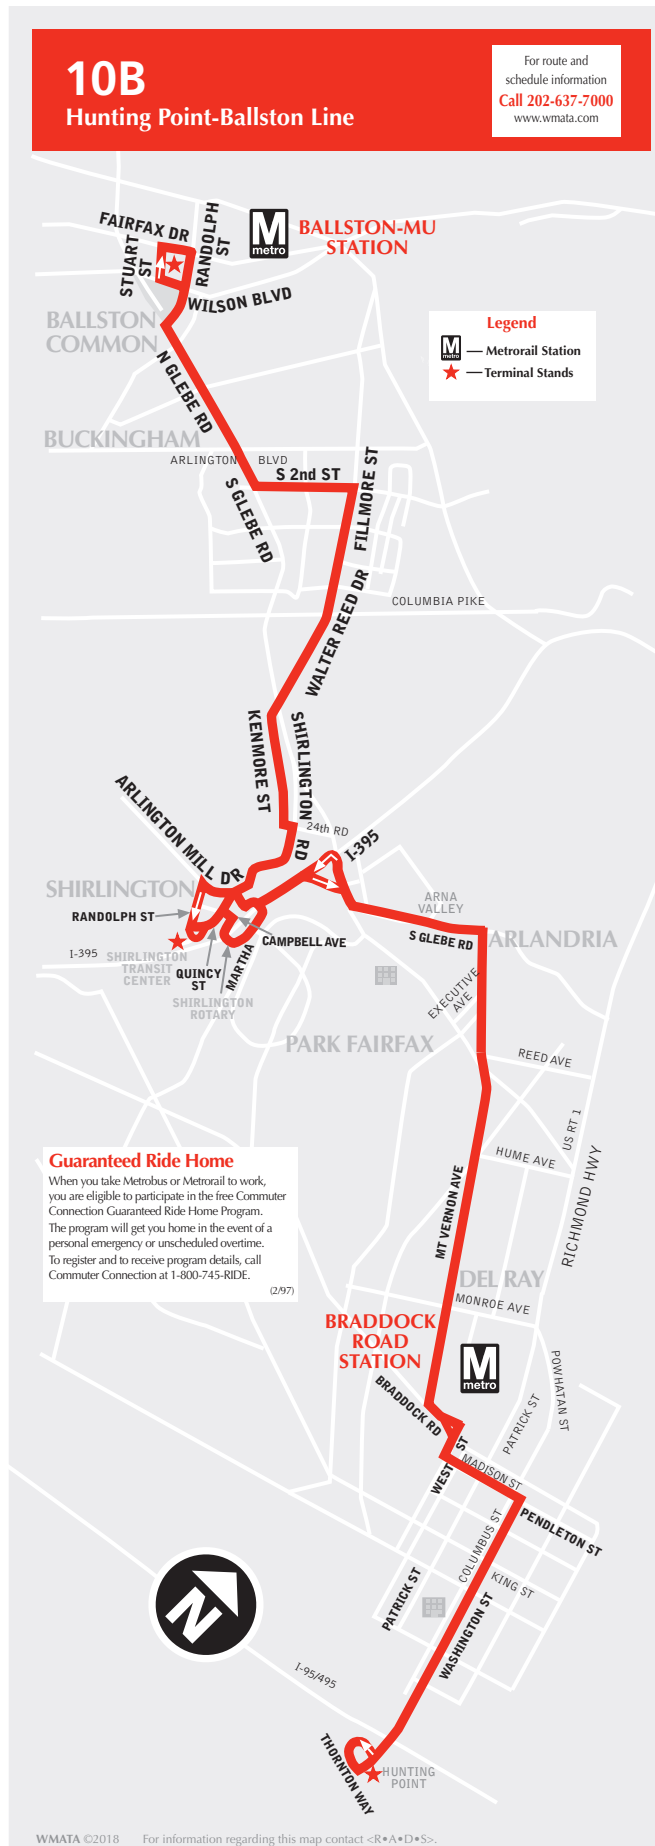

How to use this timetable

- Use the map to find the stops closest to where you will get on and off the bus.
- Select the schedule (Weekday, Saturday, Sunday) for when you will travel. Along the top of the schedule, find the stop at or nearest the point where you will get on the bus. Follow that column down to the time you want to leave.
- Use the same method to find the times the bus is scheduled to arrive at the stop where you will get off the bus.
- If the bus stop is not listed, use the time shown for the bus stop before it as the time to wait at the stop.
- The end-of-the-line or last stop is listed in ALL CAPS on the schedule.

Effective Sunday, June 25, 2023
A partir del domingo, 25 de junio de 2023

10B

Hunting Point-Ballston Line

Effective Sunday, June 25, 2023

A partir del domingo, 25 de junio de 2023

▶ Southbound to Hunting Point