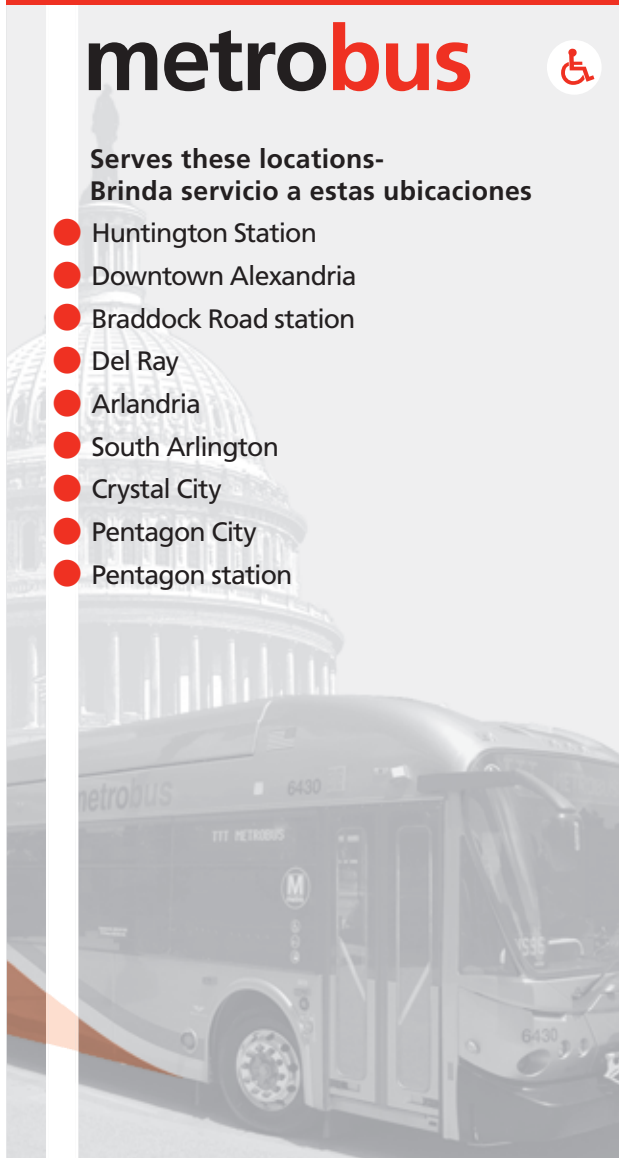

English-Español

Effective 6-25-23

10A

Alexandria-Pentagon Line

metrobus

**Serves these locations-
Brinda servicio a estas ubicaciones**

- Huntington Station
- Downtown Alexandria
- Braddock Road station
- Del Ray
- Arlandria
- South Arlington
- Crystal City
- Pentagon City
- Pentagon station