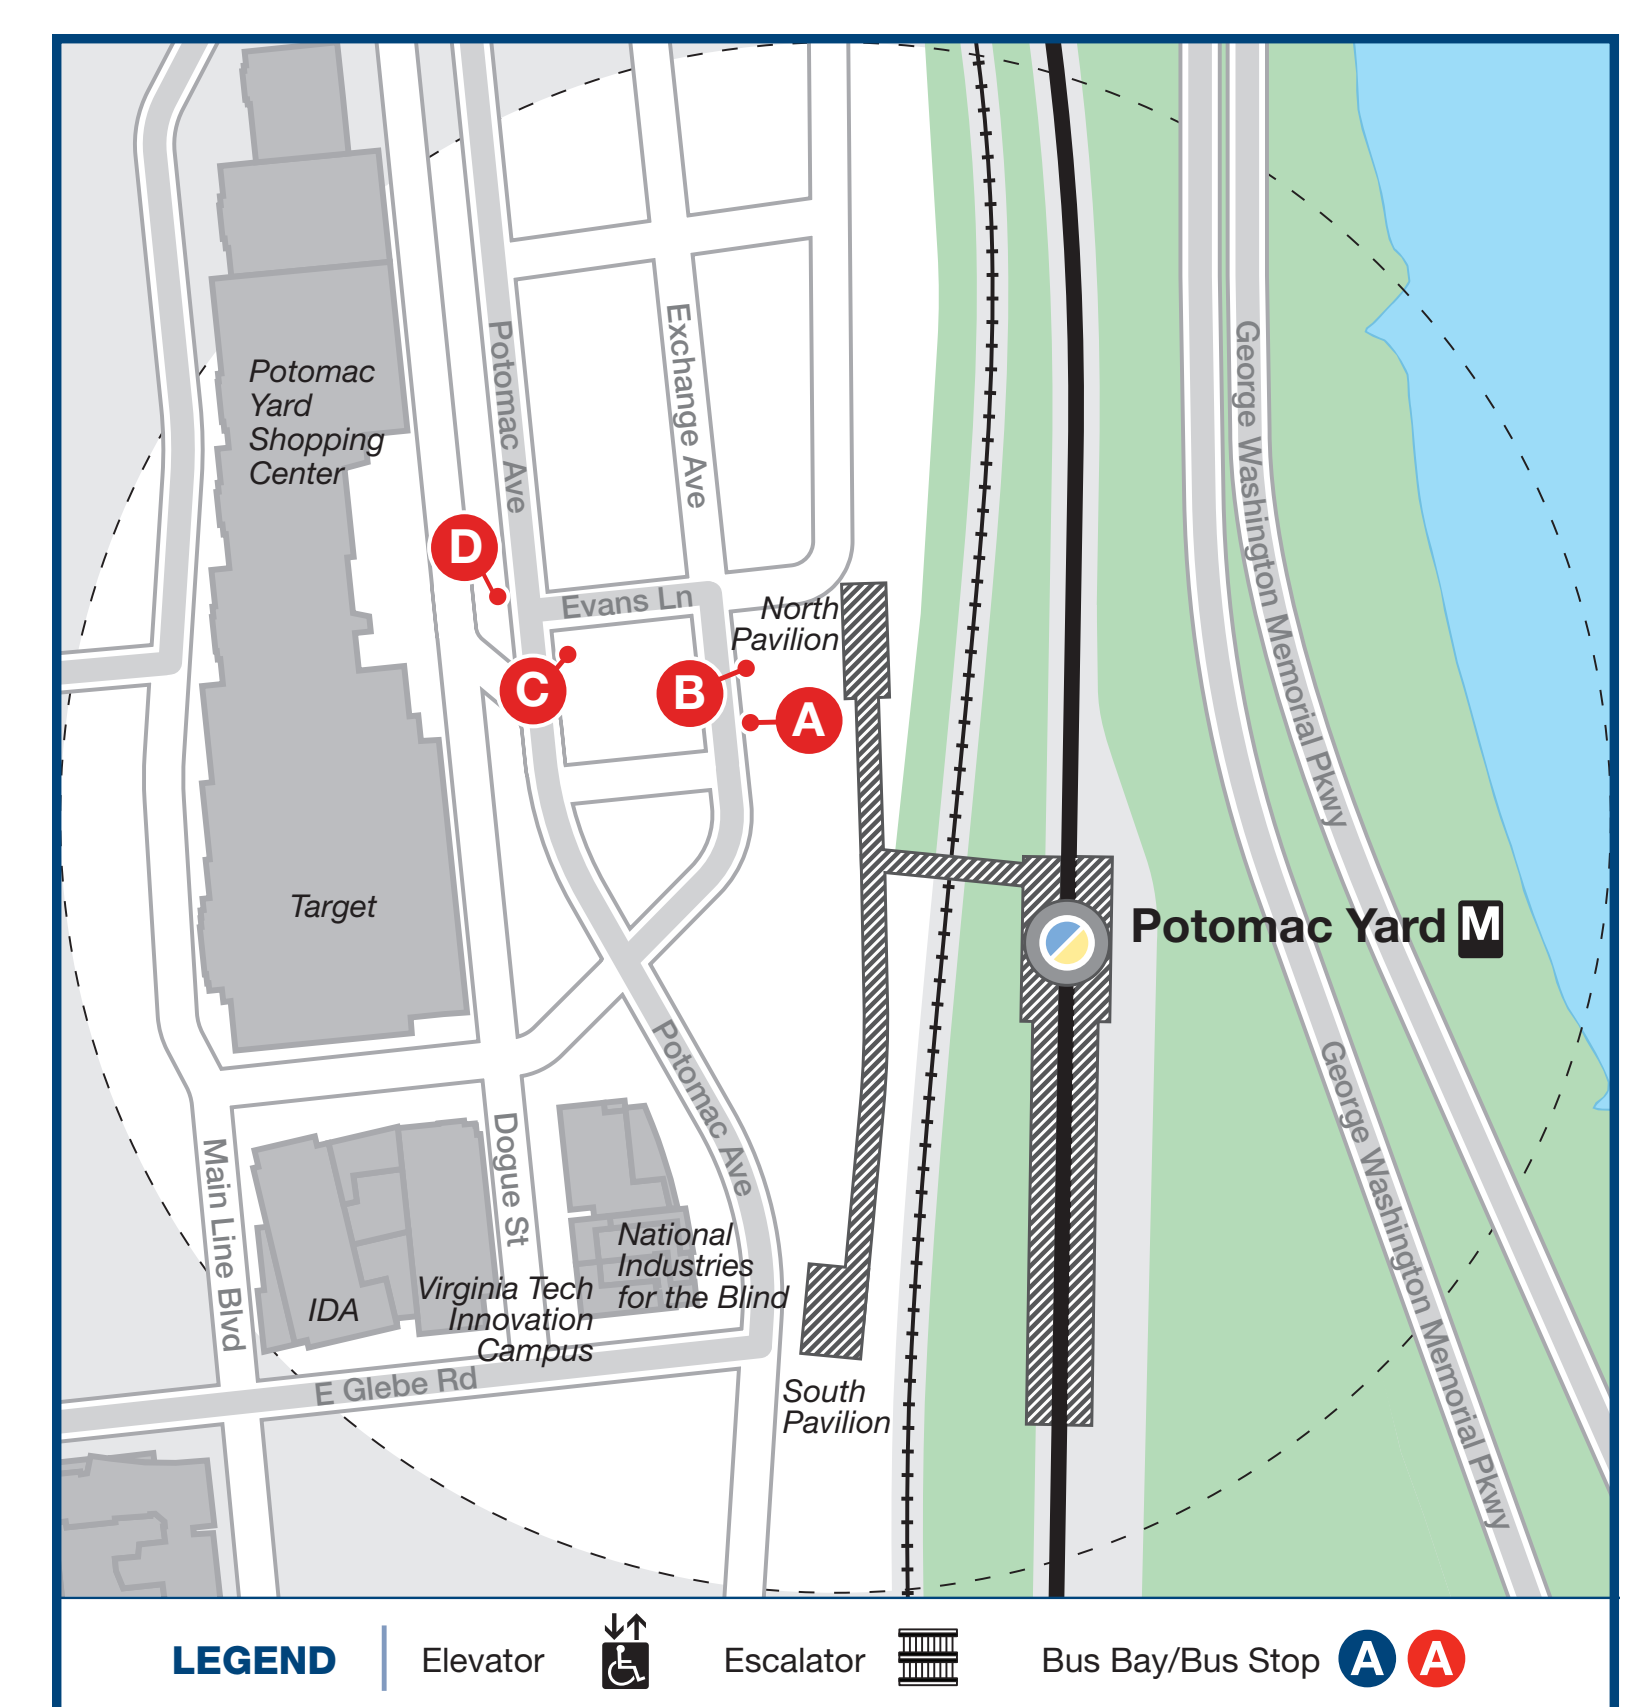

March 2023

information wmata.com | 202-637-7000 | 202-638-3780
busETA and General Inquiries Para busETA y información general, llame al 202-637-7000 (TTY 202-638-3780) o visite wmata.com.
정보나 busETA 또는 문의 지원 관련 문의는 202-637-7000 (TTY 202-638-3780) 으로 전화하십시오.
스페인어 문의는 1을 누르고, 기타 언어 관련 문의는 88을 누른 후 5를 누르십시오. 또는 wmata.com 을 방문하십시오.

metroAlerts
Sign up today at wmata.com/MetroAlerts

Metro is accessible.
Metro es accesible.
메트로는 접속 가능합니다.