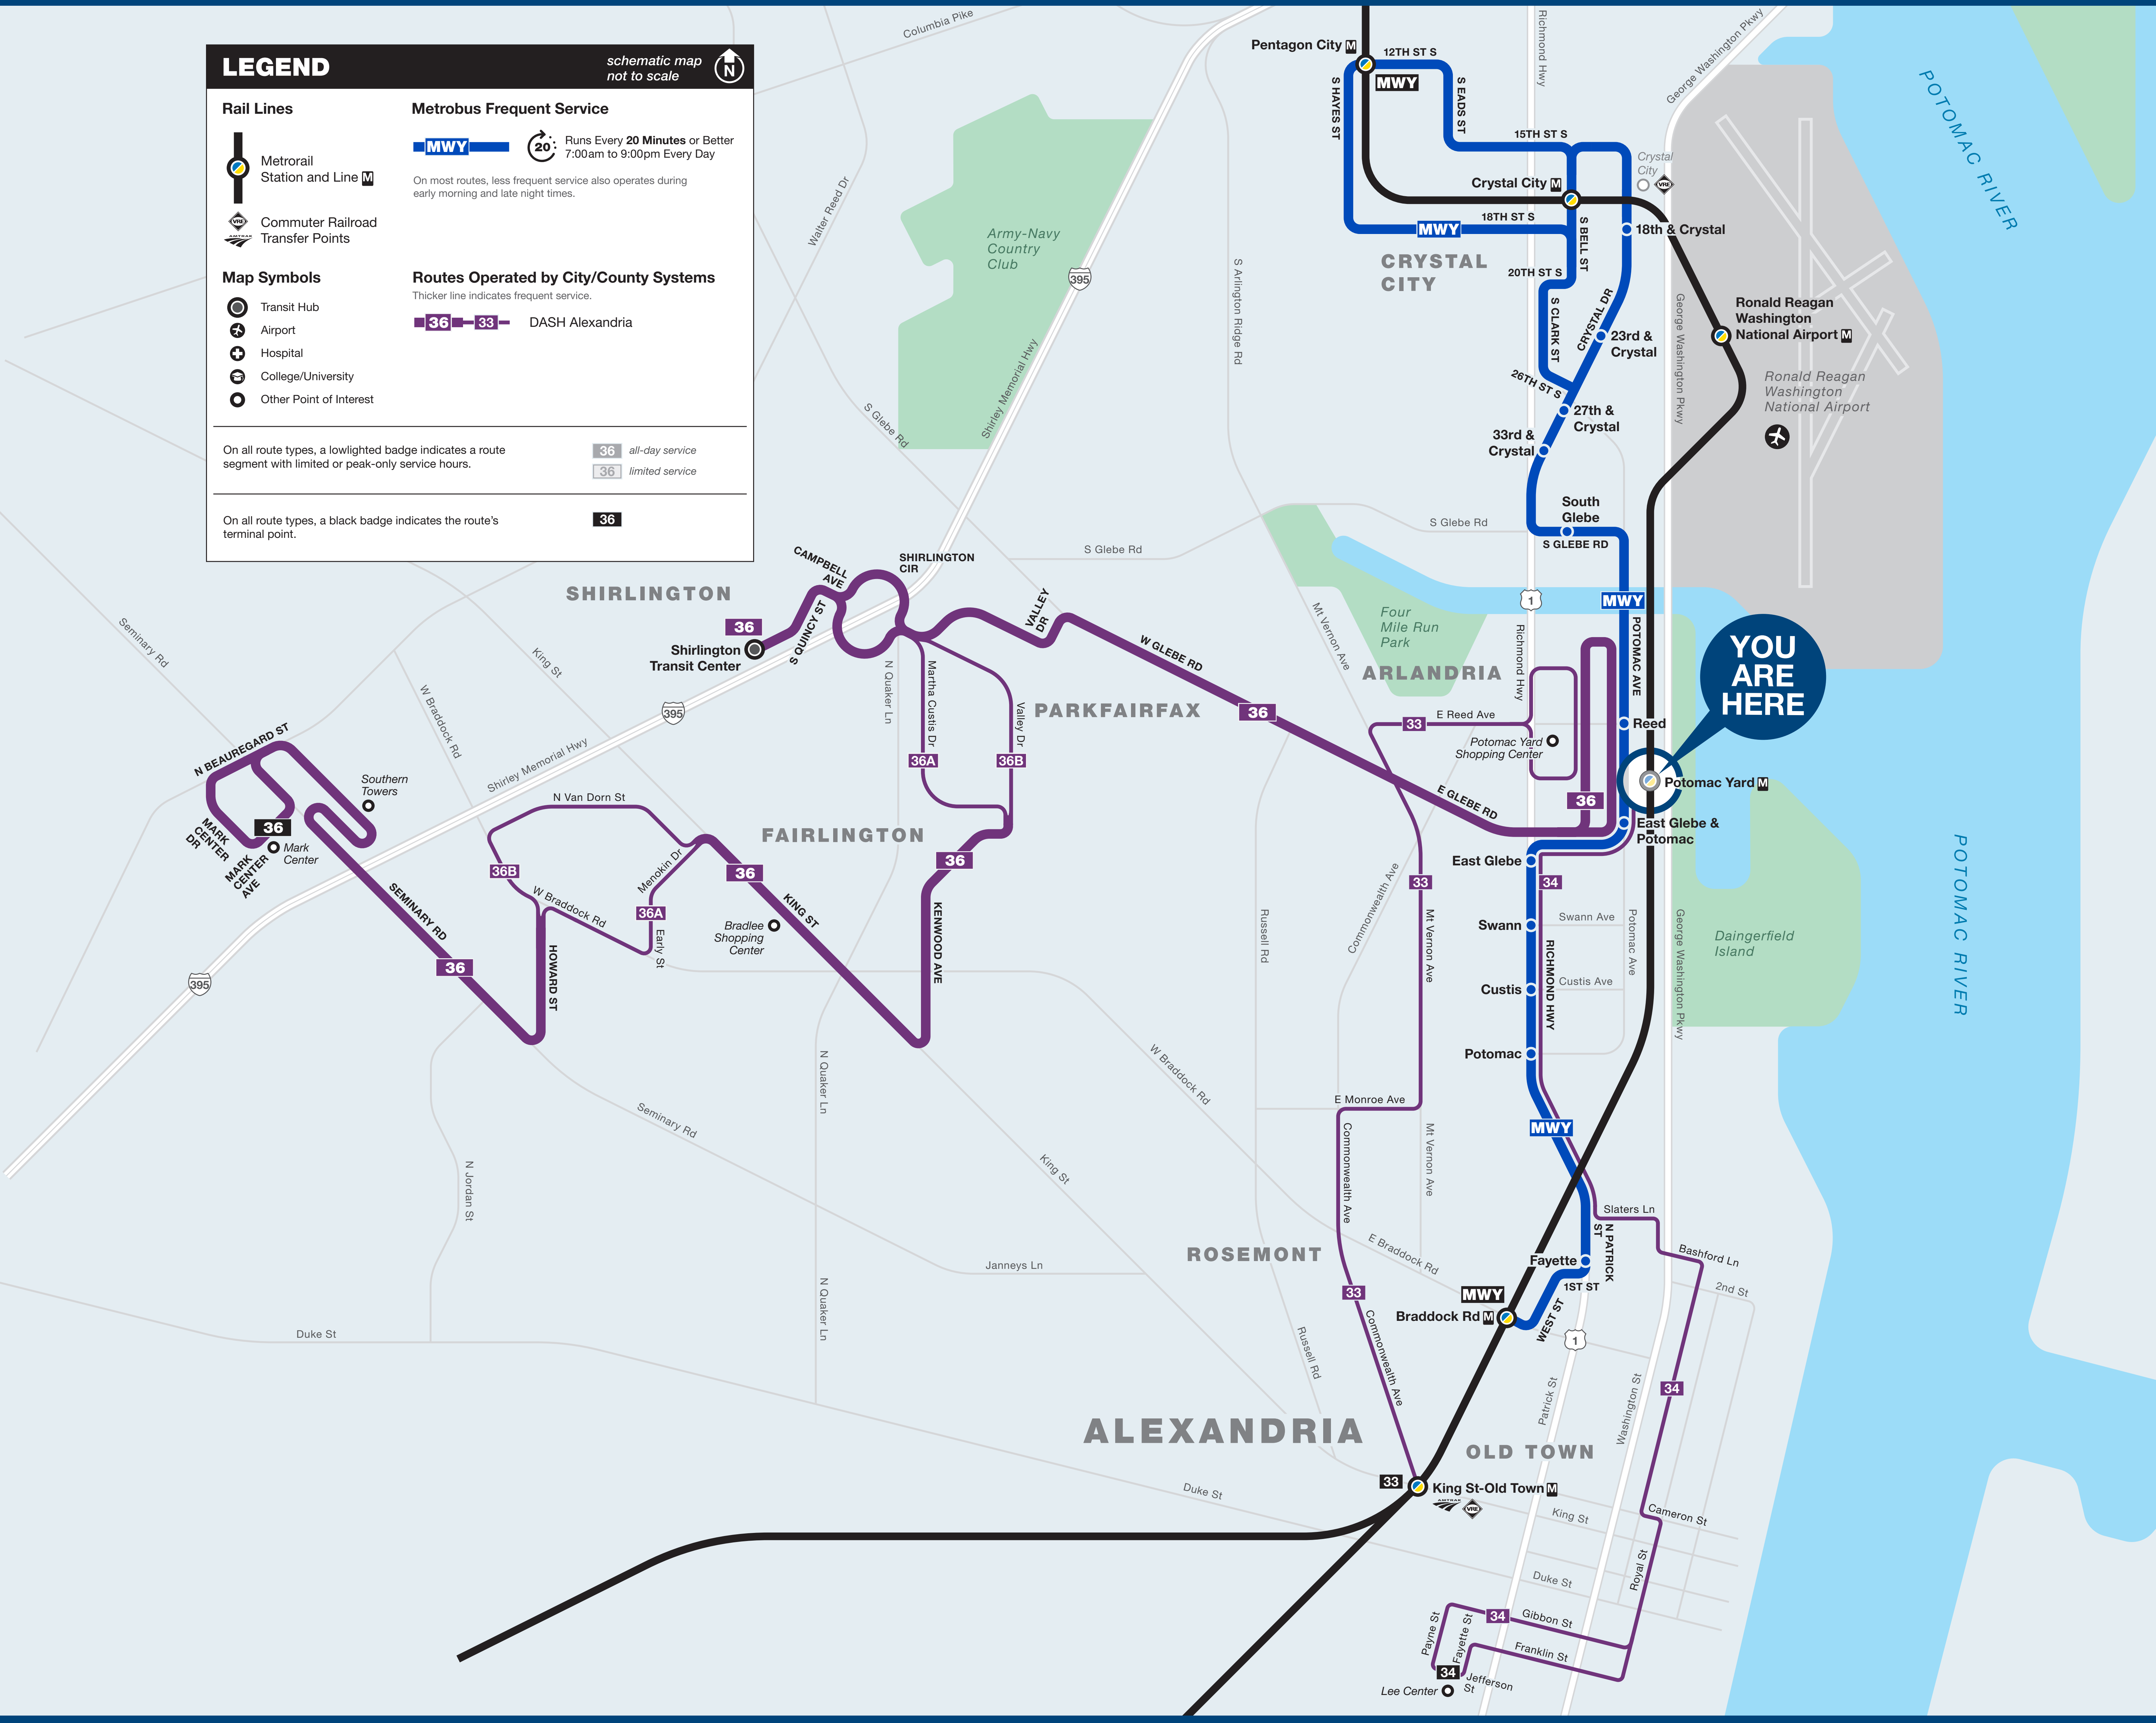

Bus Service from Potomac Yard

LEGEND *schematic map not to scale*

Rail Lines

- MetroRail Station and Line **M**
- Commuter Railroad Transfer Points

Map Symbols

- Transit Hub
- Airport
- Hospital
- College/University
- Other Point of Interest

Metrobus Frequent Service

MWY Runs Every 20 Minutes or Better 7:00am to 9:00pm Every Day
On most routes, less frequent service also operates during early morning and late night times.

Routes Operated by City/County Systems

Thicker line indicates frequent service.

- **36** DASH Alexandria

On all route types, a lowlighted badge indicates a route segment with limited or peak-only service hours.

- **36** all-day service
- **36** limited service

On all route types, a black badge indicates the route's terminal point.

- **36**

BUS SERVICE FREQUENCY

The table shows approximate minutes between buses; check schedules for full details

Frequent service is available on selected lines. Look for the Frequent Service icon.
Buses run frequently every day between 7:00am and 9:00pm. Less frequent service runs at early morning and late night times.

ROUTE	DESTINATION	BOARD AT BUS BAY	MONDAY TO FRIDAY				SATURDAY		SUNDAY	
			AM RUSH	MIDDAY	PM RUSH	EVENING	DAY	EVENING	DAY	EVENING
METROWAY POTOMAC YARD LINE										
MWY	Pentagon City M	C	12	12	12	12-20	20	20	20	
MWY	Braddock Rd M	D	12	12	12	12-20	20	20	20	
DASH-ALEXANDRIA TRANSIT										
33 34 36	Potomac Yard Shopping Ctr	B								
33	King St-Old Town M	A	30	30	30	60	30	60	60	
34	Lee Center	A	30	30	30	30	30	30-60	60	
36	Mark Center	A	15	15	15	15-30	15	15-30	15-30	

During track work and/or rail shutdown events, location marked on the map will be served by Metro shuttle buses.

BUS BOARDING MAP