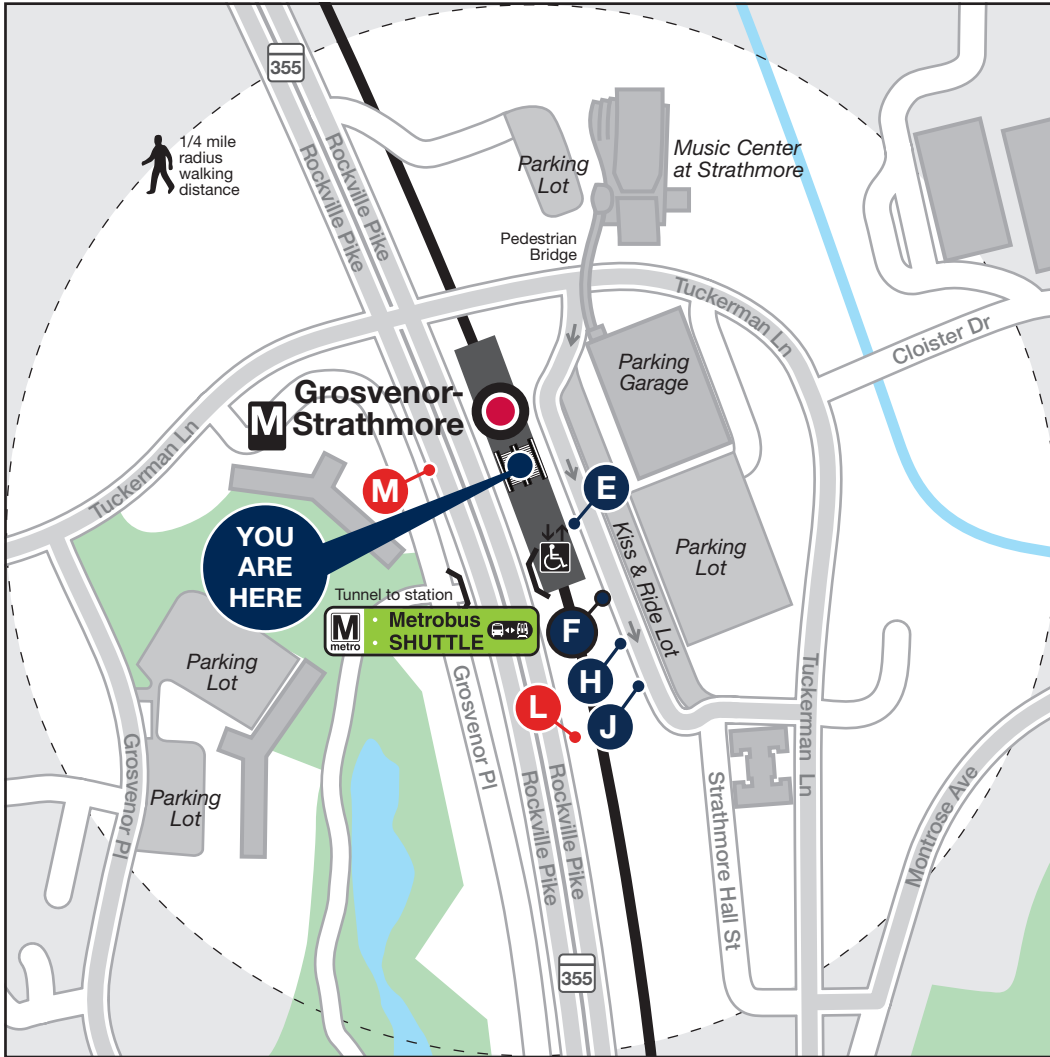

Station Vicinity Map Grosvenor-Strathmore

LEGEND

N

A Bus Stop (on the street) **A** Bus Bay (at the station)

The lettered discs on this map will help you locate the bus stop or bay near this station. Be advised the letters are not displayed on the street bus stops.

Elevator

Escalator

Bus Route

Metrorail Station and line

62.014.EVAC-0622

F Metrobus SHUTTLE

In the event of an emergency, this bus stop will also be served by shuttle buses.

Approximate walking distance to the next Metro Station from this exit

There are no stations within a reasonable walking distance.

BUS SERVICE AND BOARDING LOCATIONS

Route	Destination	Board at
RIDE ON - MONTGOMERY COUNTY		
6	Parkside	H
6	Montgomery Mall Transit Center	J
37	Wheaton	J
37	Potomac Community Center	J
46	Medical Center	E
46	Montgomery College	L
96	Rock Spring Park	J
101	Lakeforest Transit Center	L
101	Medical Center	M