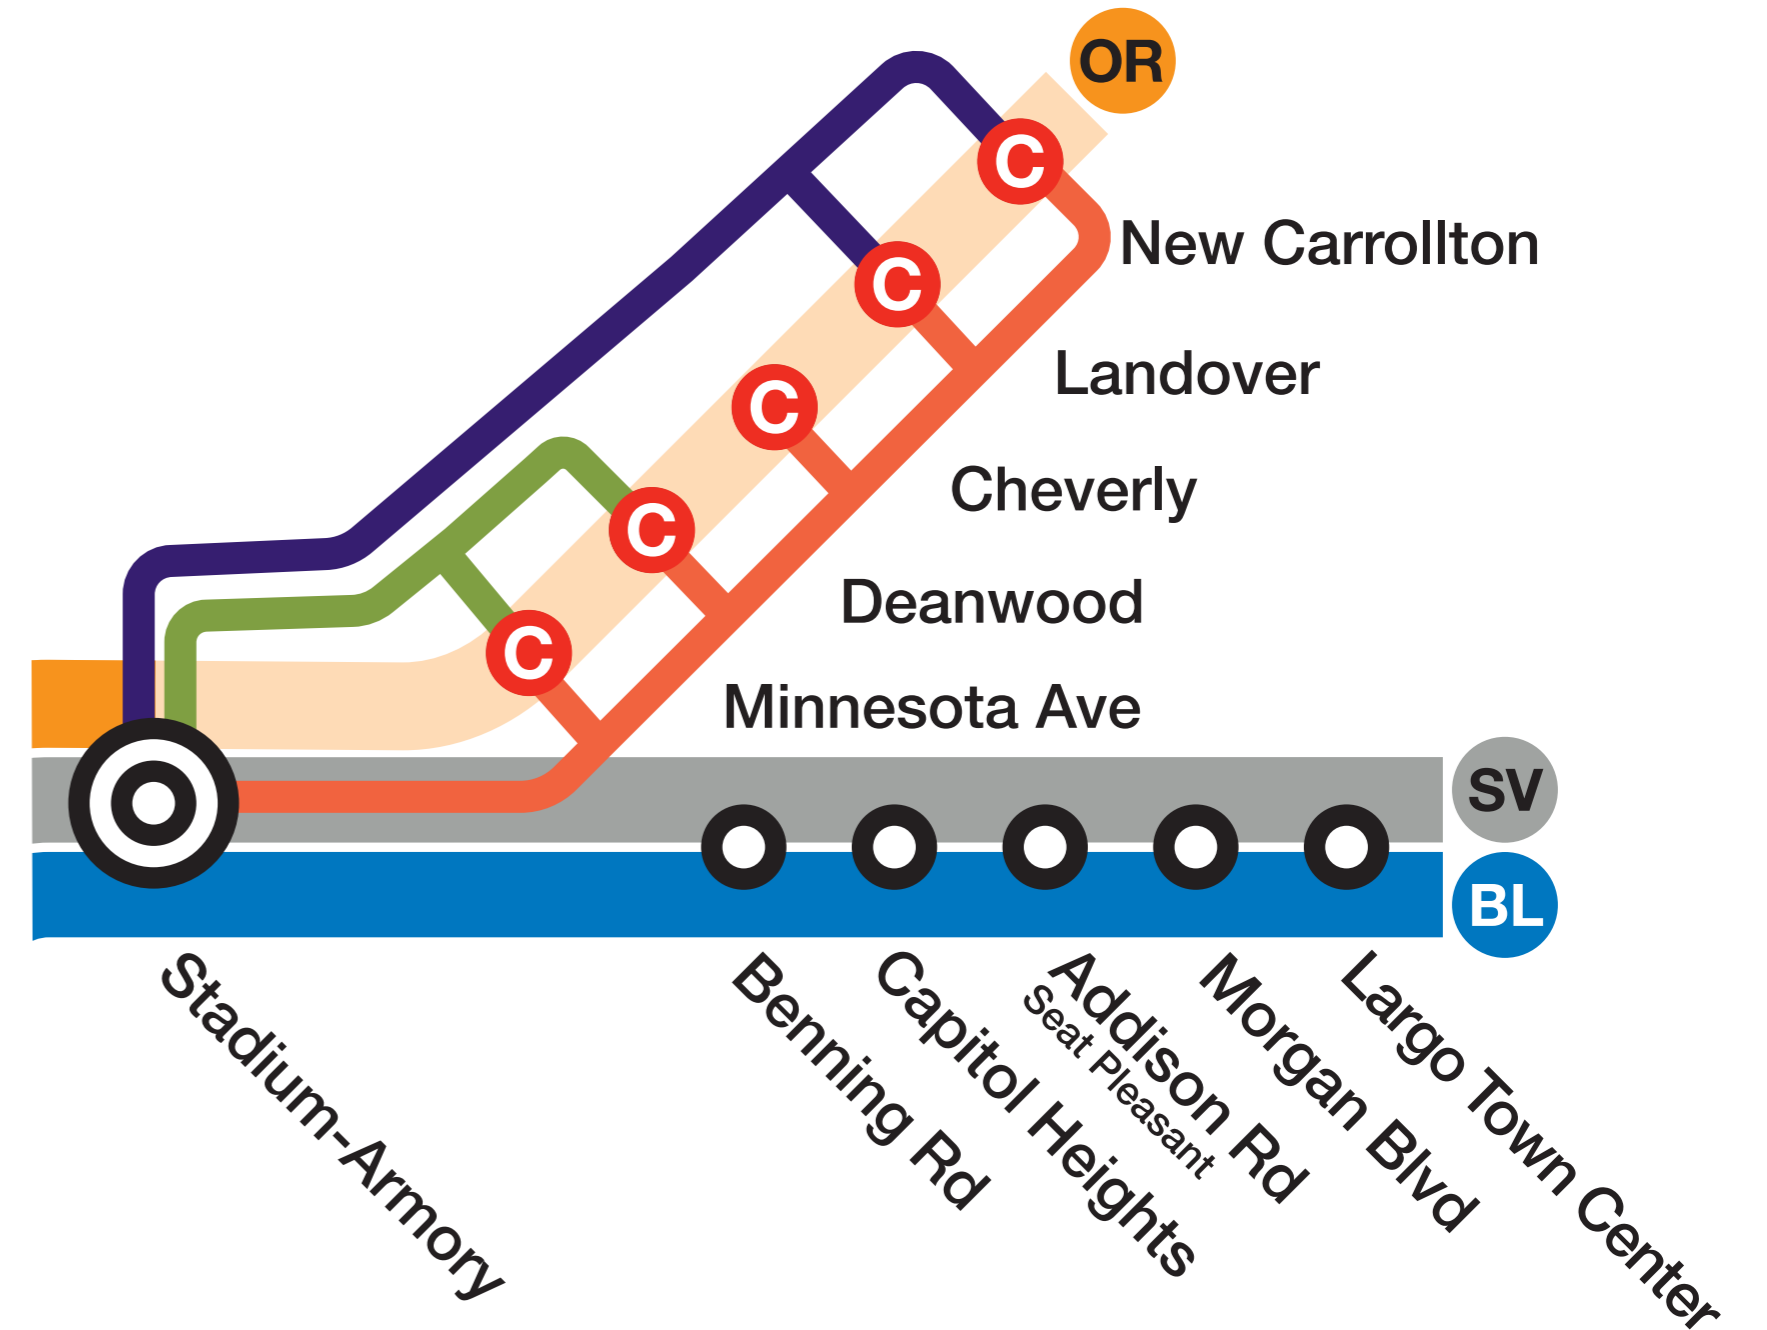

OR Free Shuttle Bus Service

Effective: May 28 – September 5, 2022

LOCAL SERVICE

Local Shuttle

Between **New Carrollton, Landover, Cheverly, Deanwood, Minnesota Ave & Stadium-Armory**

EXPRESS SERVICE

Express 1

Limited stops at **New Carrollton, Landover & Stadium-Armory**

Express 2

Limited stops at **Deanwood, Minnesota Ave & Stadium-Armory**

-  Station closed
-  Station open
-  Transfer station
-  No **OR** service east of Stadium-Armory

ADA shuttles available upon request between impacted stations