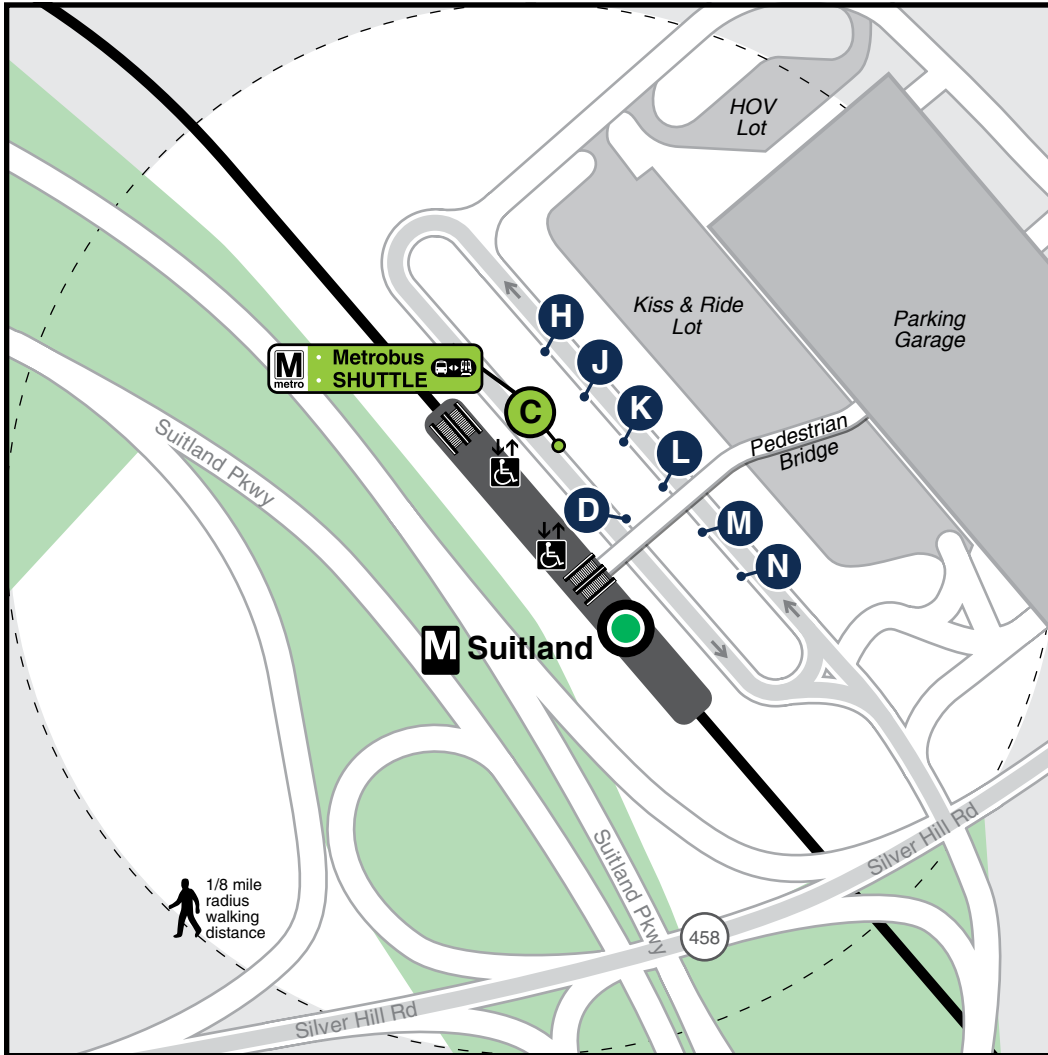

Station Vicinity Map Suitland

LEGEND

A / A Bus Stop/Bus Bay

The lettered discs on this map will help you locate the bus stop or bay near this station. Be advised the letters are not displayed on the street bus stops

Weekday and August 5-6 weekend

to Naylor Rd

Buses will run every 5-10 minutes.

to Branch Ave

Buses will run every 20-40 minutes.

Local Shuttle Service

August 12-13 & 19-20 weekends

to Southern Ave

to Naylor Rd

to Branch Ave

Buses will run every 5-10 minutes.

APPROXIMATE WALKING DISTANCE TO THE NEXT METRO STATION FROM THIS EXIT

There are no stations within a reasonable walking distance.

BUS SERVICE AND BOARDING LOCATIONS

Route	Destination	Stops	Route	Destination	Stops
METROBUS					
D12	Southern Ave	H	THE BUS – PRINCE GEORGE'S COUNTY		
D13	Southern Ave	J	TB34	Capital Crossing Apts.	D
D14	Southern Ave	J	MARYLAND MTA		
K12	Branch Ave	K	735	Southern Md. Blue Crabs Stadium, Charlotte Hall	H
K13	Penn Marr	K	850	Charlotte Hall	H
P12	Addison Rd	N			
P12	Eastover	M			
V12	Addison Rd	L			