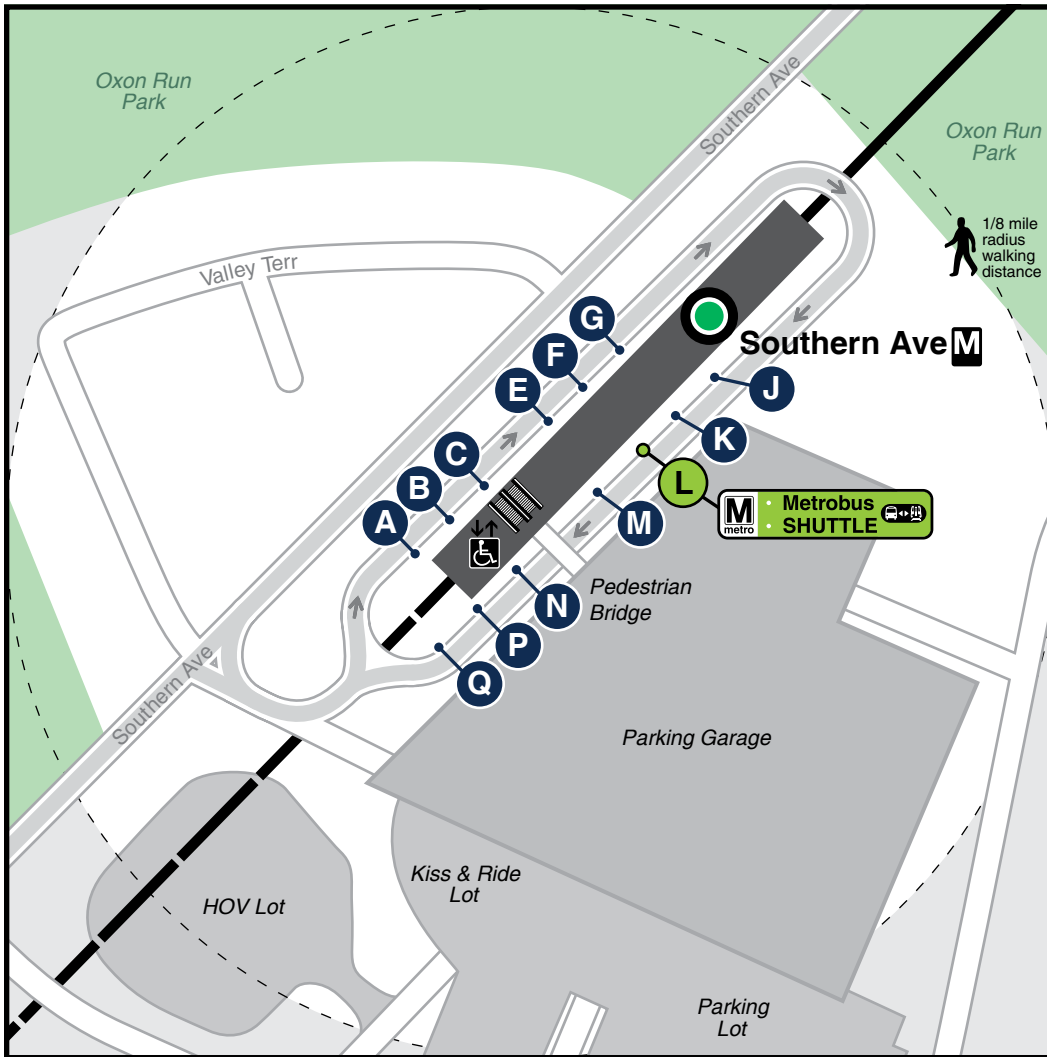

# Station Vicinity Map Southern Ave

### LEGEND

**A / A** Bus Stop/Bus Bay  
The lettered discs on this map will help you locate the bus stop or bay near this station. Be advised the letters are not displayed on the street bus stops

Elevator  
 Escalator  
 Bus Route  
 Metrorail Station and line

**Express Shuttle Service**  
August 12-13 & 19-20 weekends  
to Branch Ave   
Buses will run every 5-10 minutes.

## BUS SERVICE AND BOARDING LOCATIONS

Route	Destination	Stops	Route	Destination	Stops
<b>METROBUS</b>					
30S	Friendship Heights	A	P18	Ft. Washington Park & Ride Lot	F
32	Potomac Park	A	P19	Ft. Washington Park & Ride Lot	F
A2	Anacostia	B	W1	Fort Drum	C
D12	Suitland  via St Barnabas Rd	P	W2	Washington Overlook, Anacostia	C
D13	Suitland  via Allentown Rd	Q	W14	Ft. Washington Forest	G
D14	Suitland  via Allentown Rd	Q	W14/	Friendly	G
NH1	National Harbor	M	<b>THE BUS – PRINCE GEORGE'S COUNTY</b>		
P12	Addison Rd	E	TB33	Camp Springs via Owens Rd	K
P12	Eastover	N	TB35	National Harbor	L
			TB37	Camp Springs via Palmer Rd	J