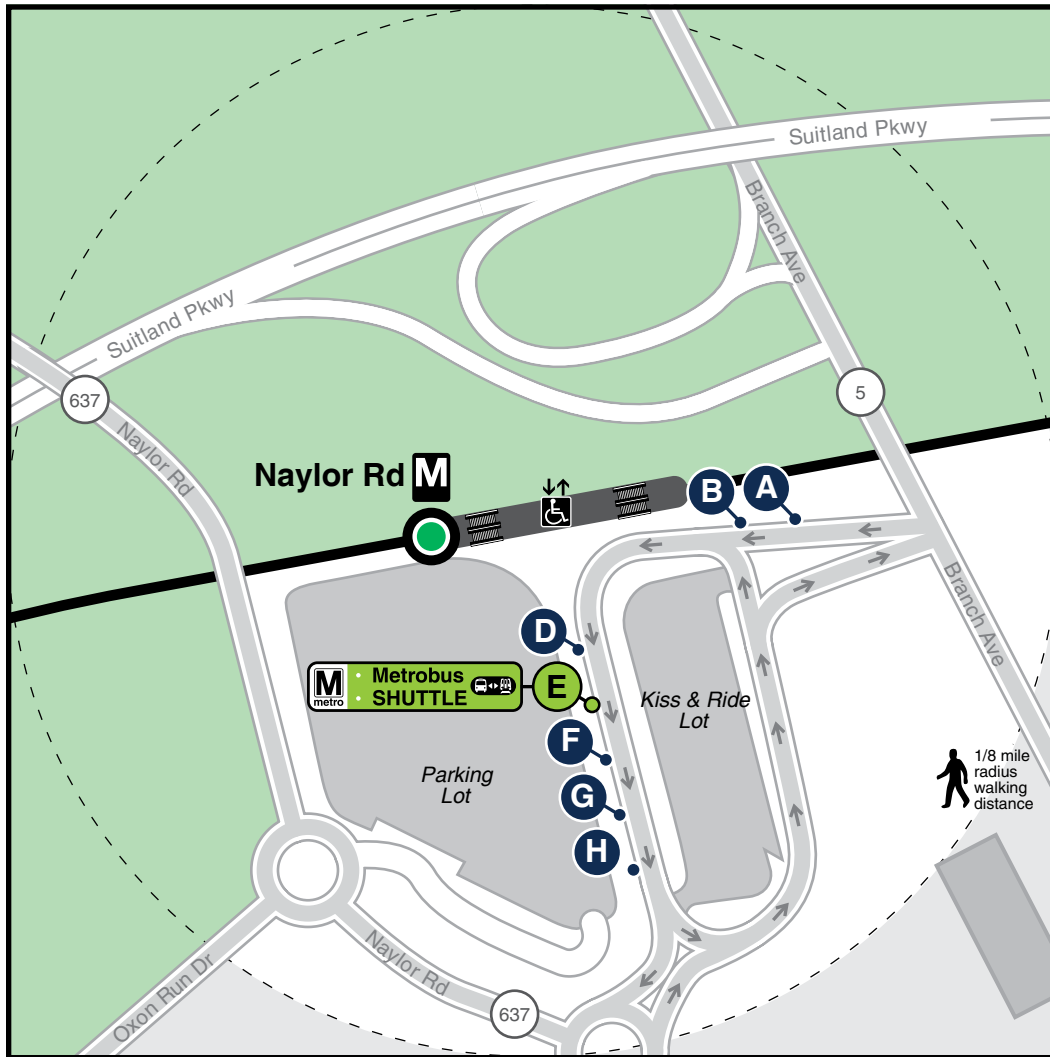

Station Vicinity Map

Naylor Rd

LEGEND

A / A Bus Stop/Bus Bay

The lettered discs on this map will help you locate the bus stop or bay near this station. Be advised the letters are not displayed on the street bus stops

- Elevator
- Escalator
- Bus Route
- Metrorail Station and line

52.087.EVAC-0615

M Metrobus
SHUTTLE

During the Green Line shutdown, limited free shuttle buses will replace rail service.

E Shuttle Bus Stop

Shuttle Service
Weekday and August 5-6 weekend to Branch Ave (express shuttle) to Suitland
Buses will run every 5-10 minutes.

Local Shuttle Service
August 12-13 & 19-20 weekends to Southern Ave to Suitland to Branch Ave
Buses will run every 5-10 minutes.

APPROXIMATE WALKING DISTANCE TO THE NEXT METRO STATION FROM THIS EXIT

There are no stations within a reasonable walking distance.

BUS SERVICE AND BOARDING LOCATIONS

Route	Destination	Stops	Route	Destination	Stops
METROBUS			THE BUS – PRINCE GEORGE'S COUNTY		
30N	Friendship Heights	F	TB32	Clinton	H
34	Archives	G			
36	Potomac Park	F			
39	Potomac Park/State Dept.	F			
C12	Branch Ave	A*			
C14	Branch Ave	A*			
F14	New Carrollton	B			
H11	Temple Hills	D			
H12	Temple Hills	D			
H13	Temple Hills	D			