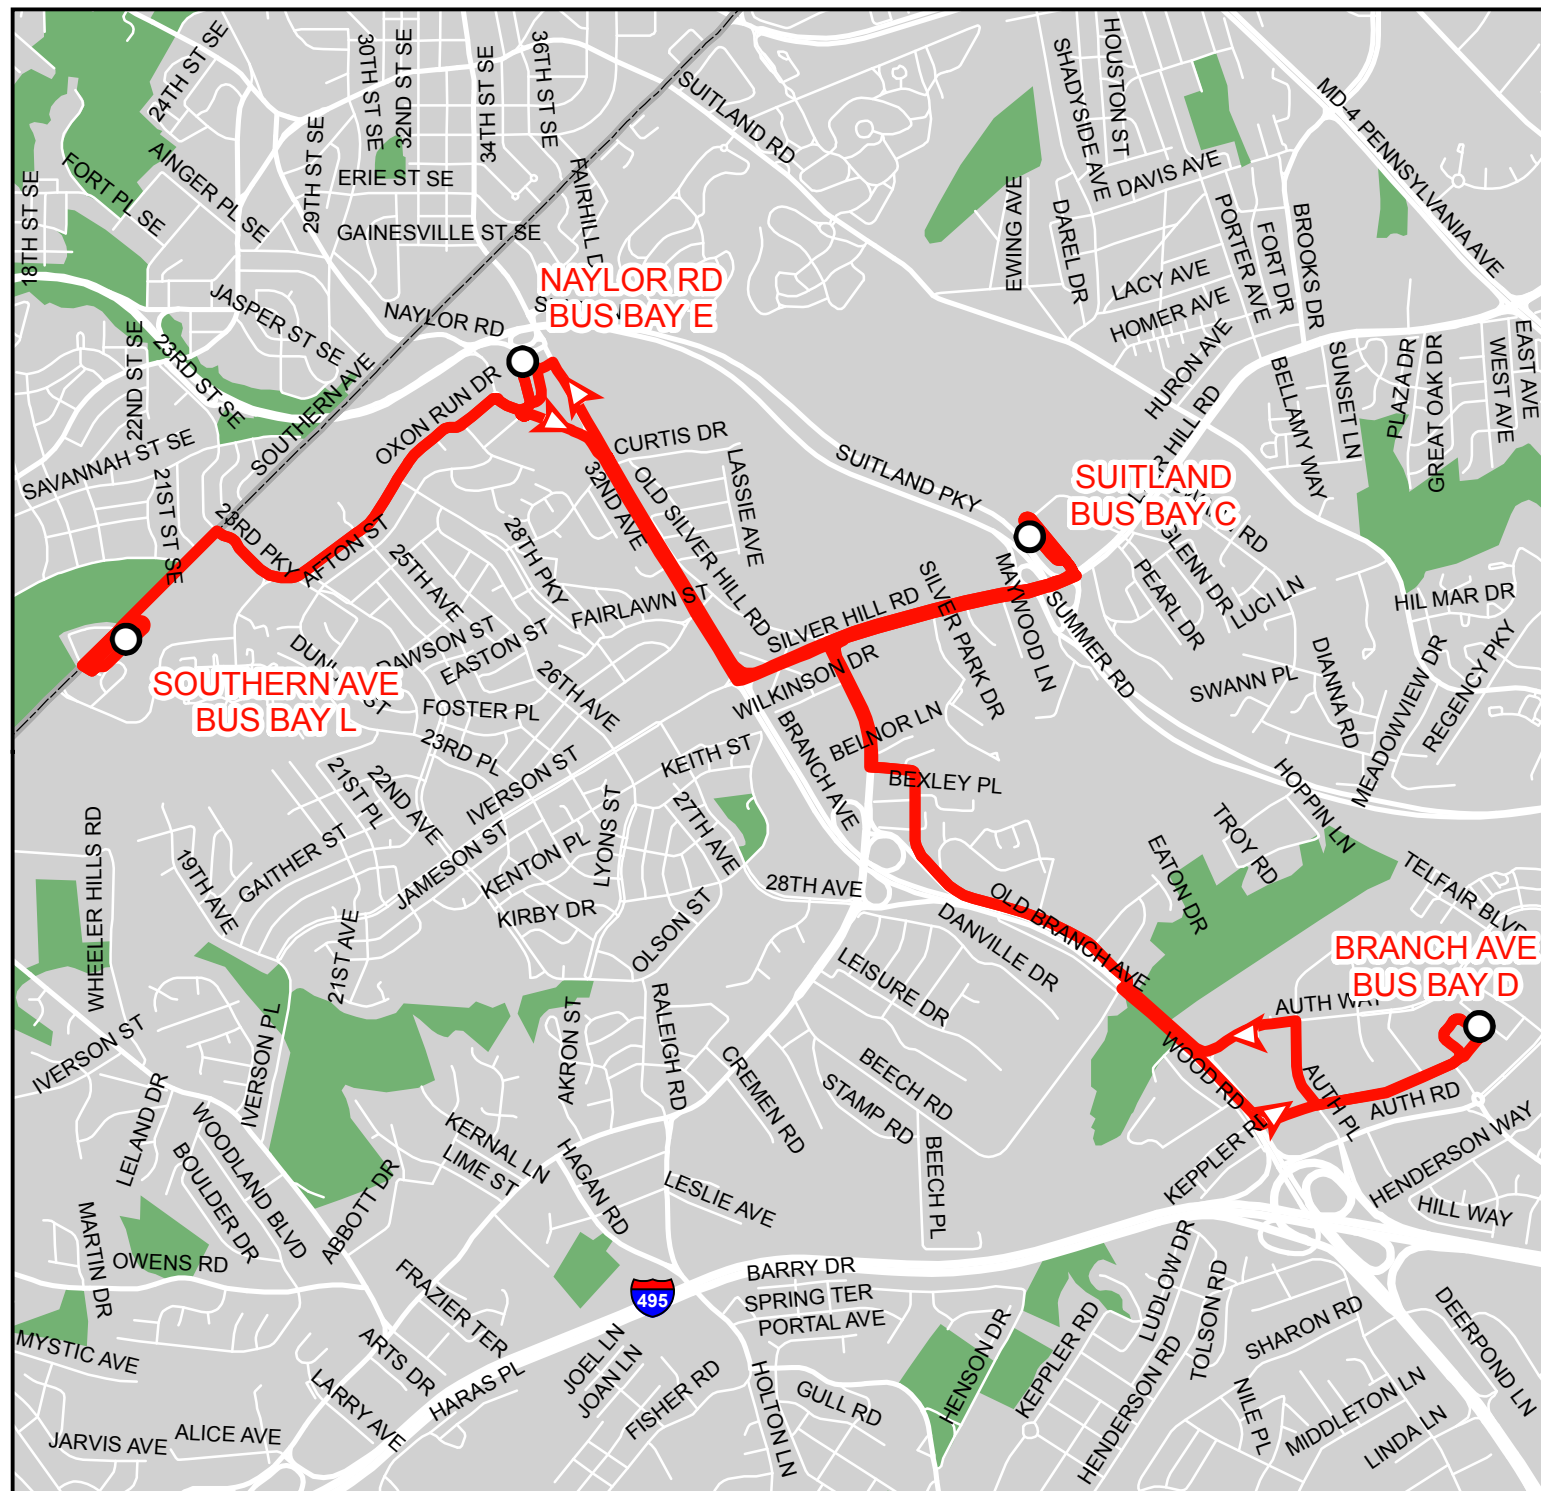

Local Weekend Branch Ave to Southern Ave

Legend

- Metrorail Stations
- Shuttle
- Roads