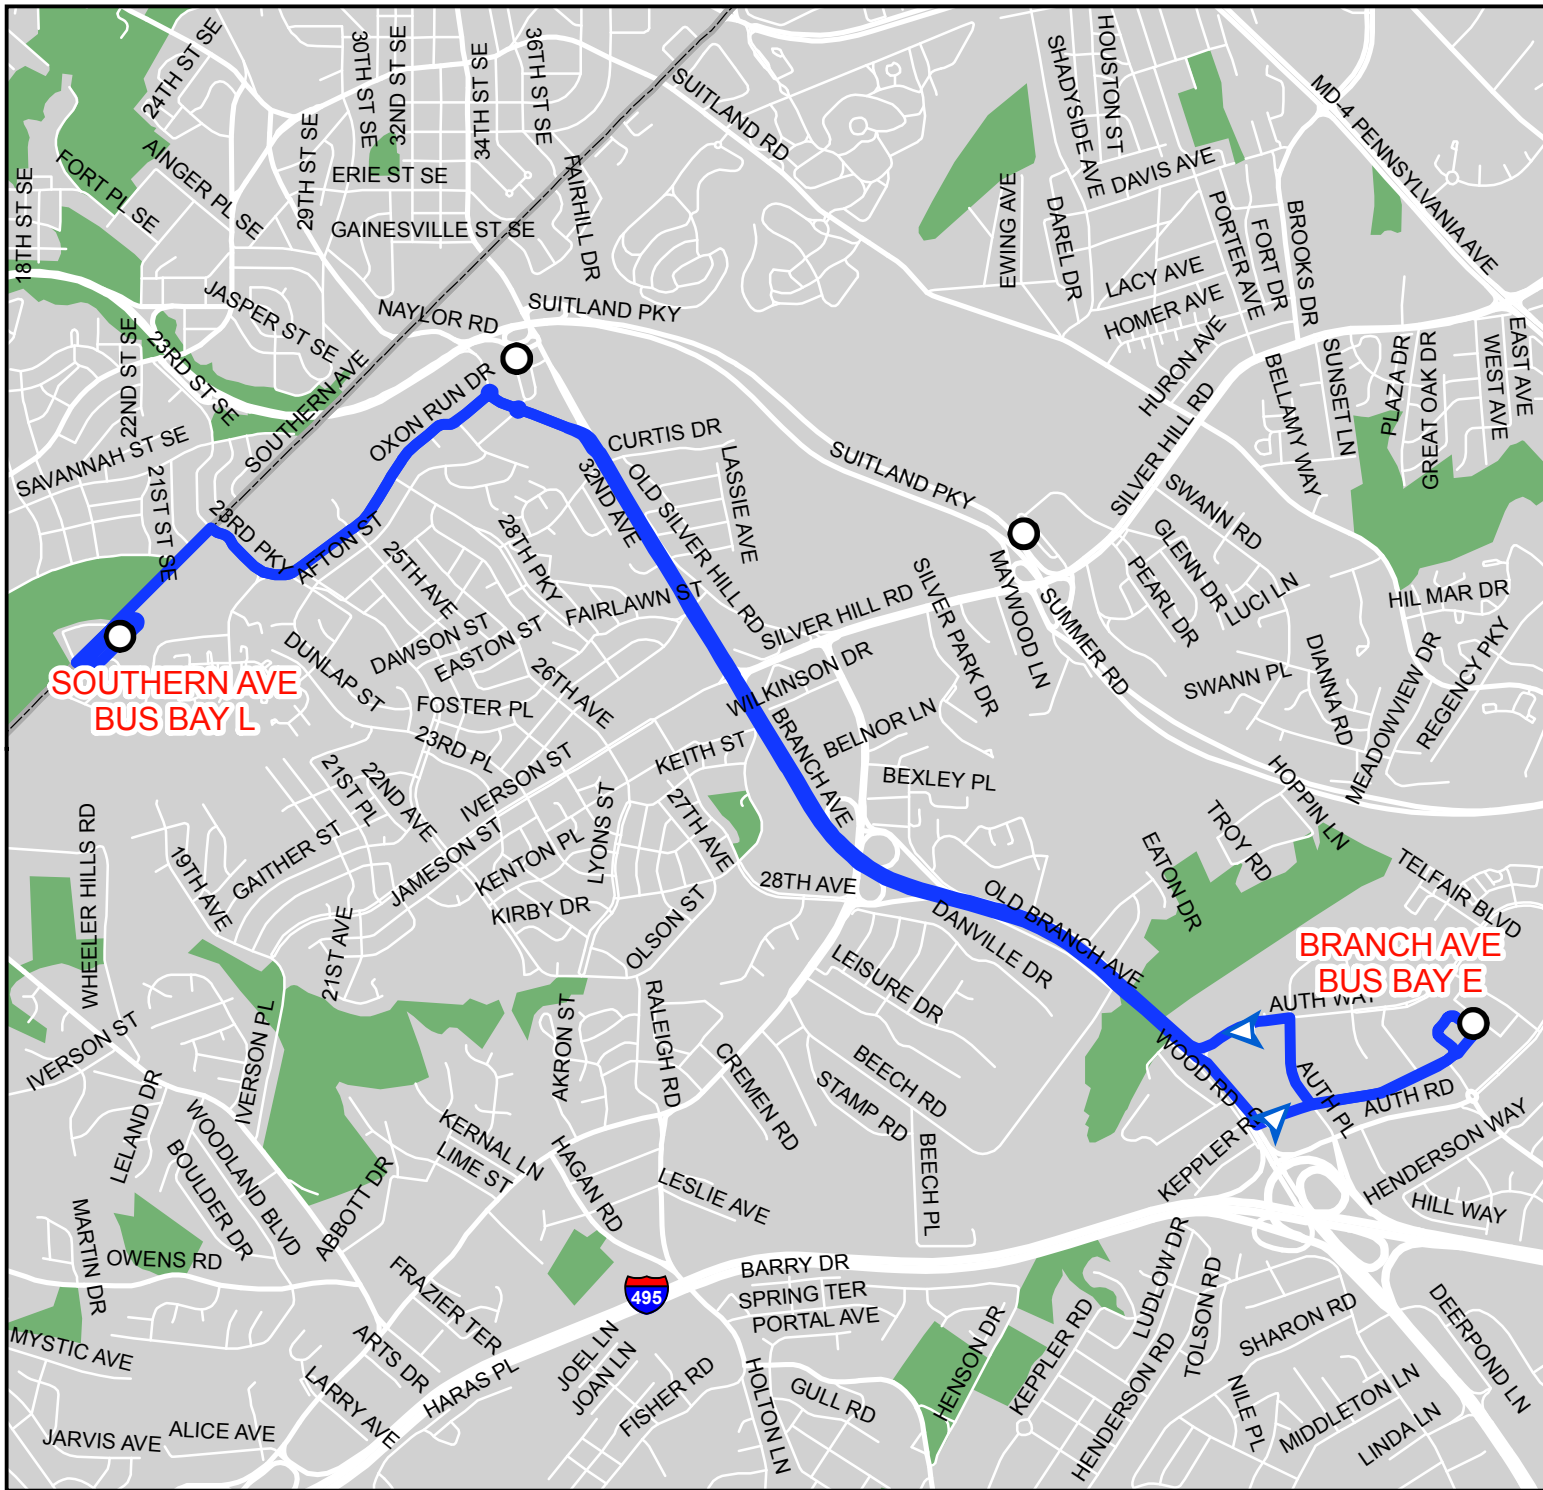

# Express Shuttle Southern Ave to Branch Ave

## Legend

-  Metrorail Stations
-  Express Shuttle
-  Roads

0 0.1750.35 0.7 Miles