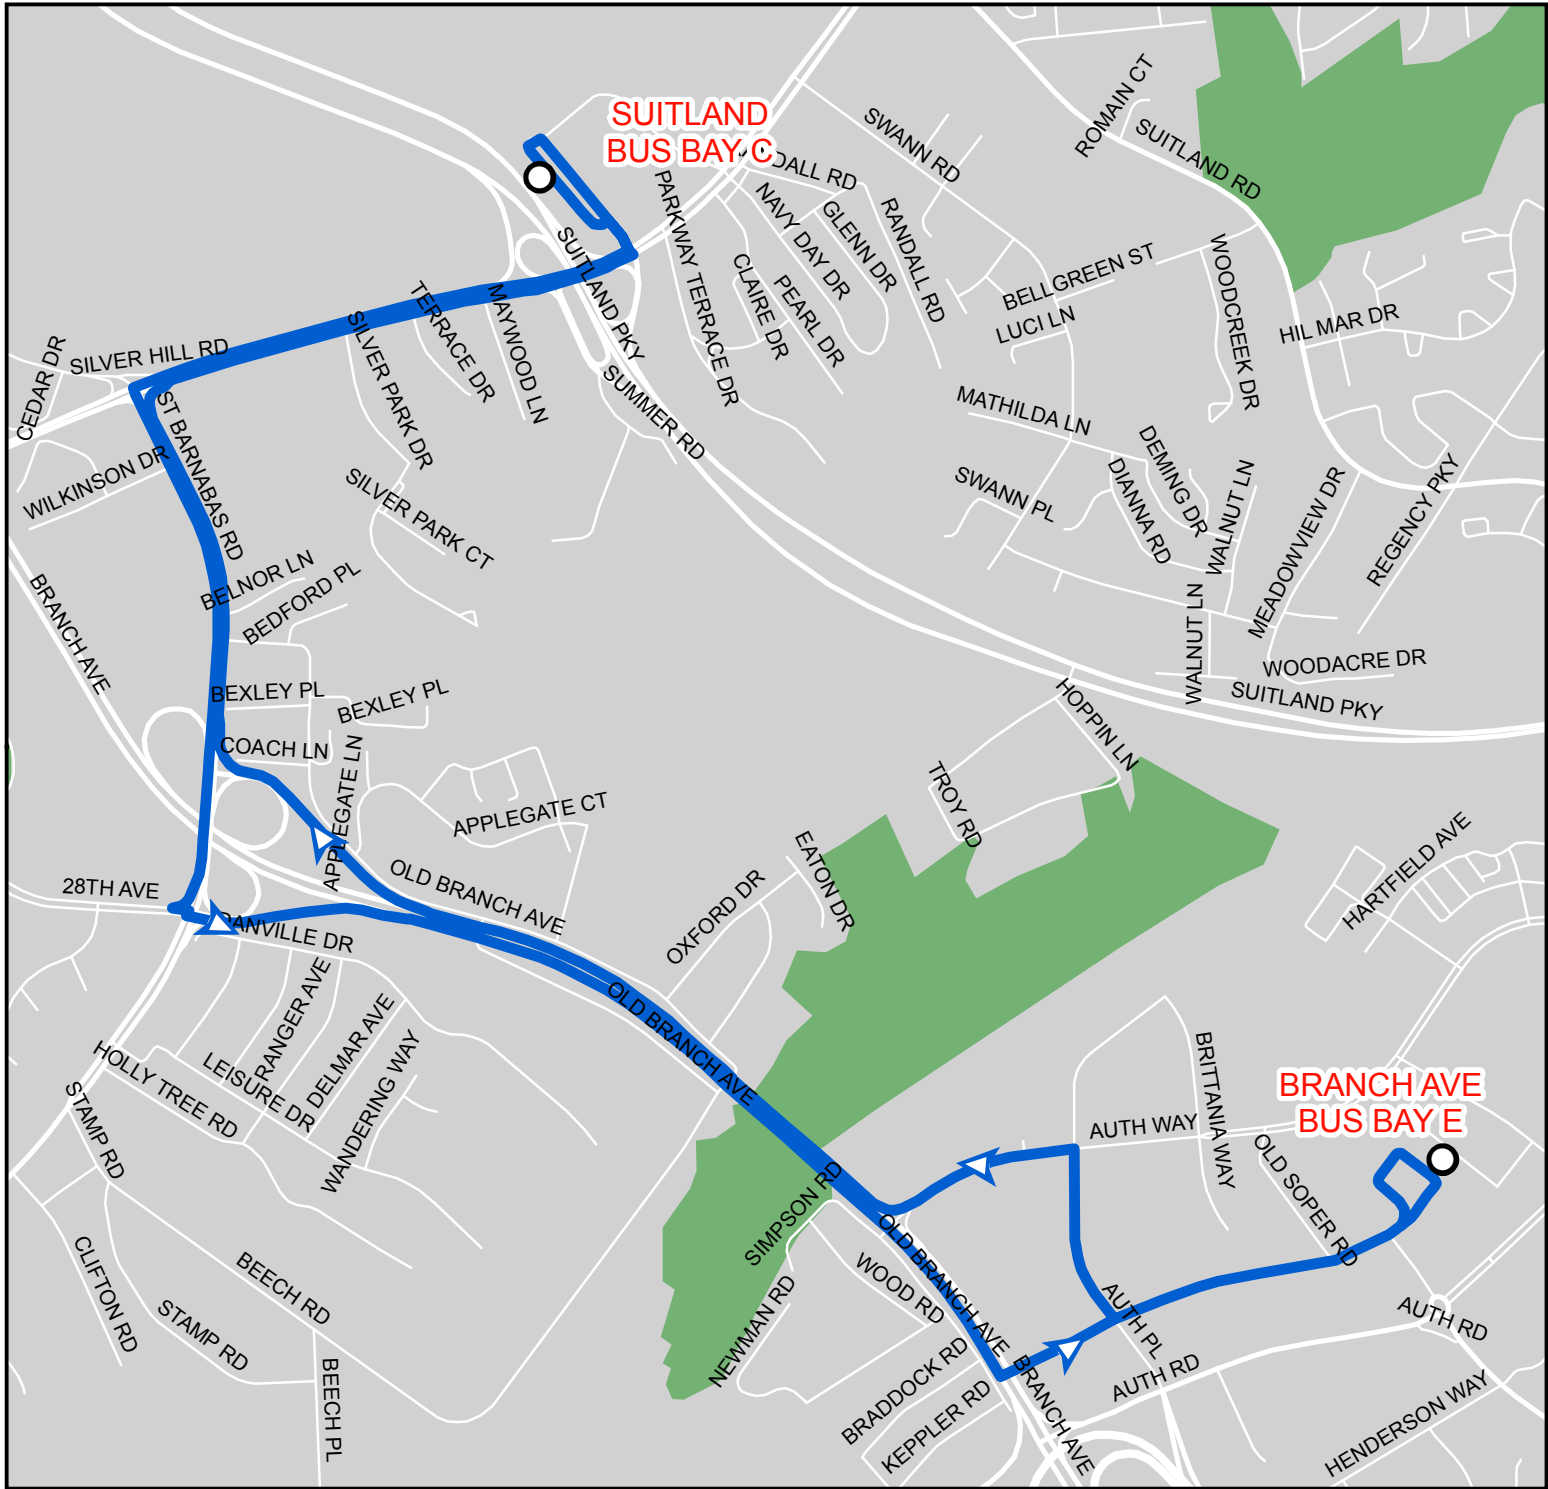

Shuttle Suitland to Branch Ave

Legend

- Metrorail Stations
- Shuttle
- Roads