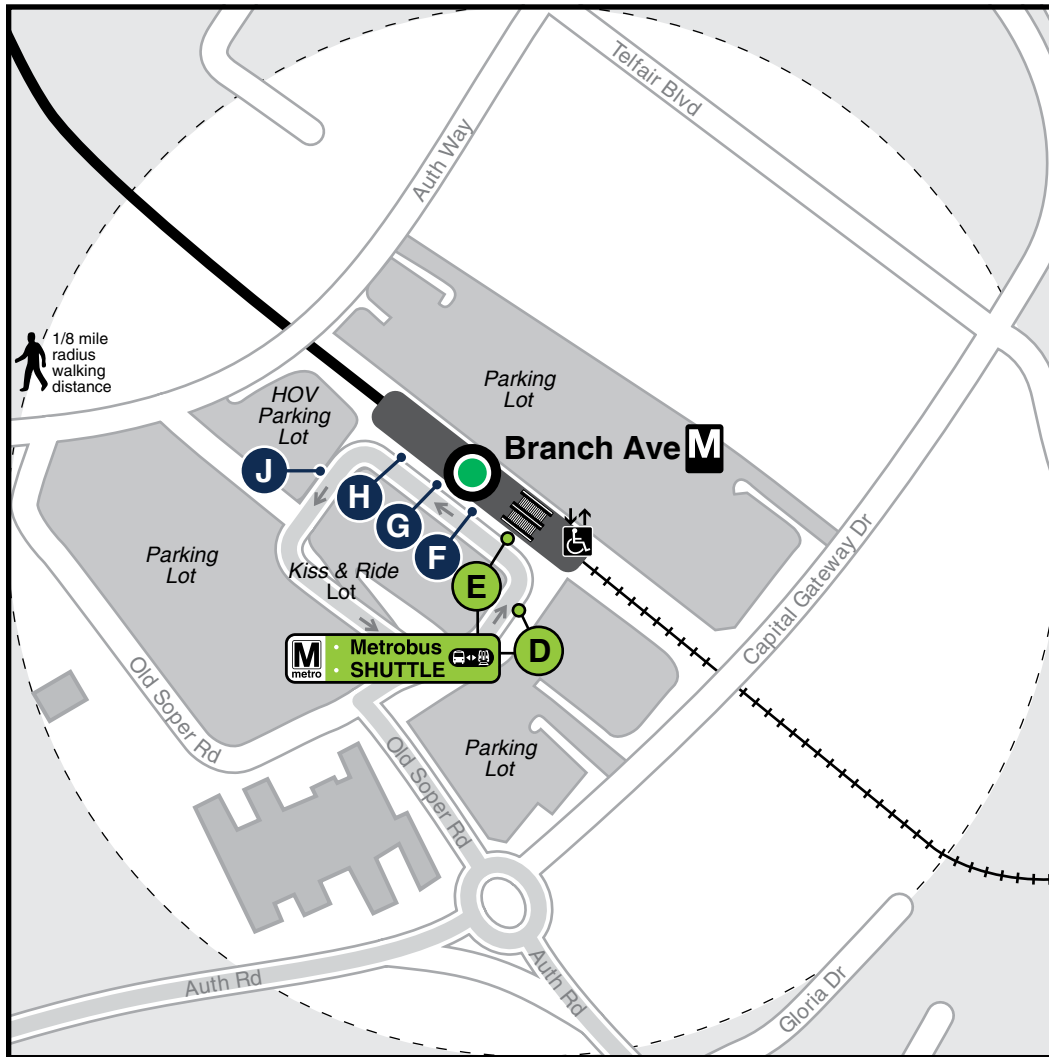

Station Vicinity Map

Branch Ave

LEGEND

Bus Stop/Bus Bay

The lettered discs on this map will help you locate the bus stop or bay near this station. Be advised the letters are not displayed on the street bus stops

Elevator

Escalator

Bus Route

Metrorail Station and line

54.089.EVAC-0615

Metrobus SHUTTLE

During the Green Line shutdown, limited free shuttle buses will replace rail service.

D Shuttle Bus Stop

Weekday and August 5-6 weekend to Naylor Rd Buses will run every 5-10 minutes.

August 12-13 & 19-20 weekends to Southern Ave Buses will run every 5-10 minutes.

APPROXIMATE WALKING DISTANCE TO THE NEXT METRO STATION FROM THIS EXIT

There are no stations within a reasonable walking distance.

BUS SERVICE AND BOARDING LOCATIONS

Route	Destination	Stops	Route	Destination	Stops
METROBUS			THEBUS – PRINCE GEORGE'S COUNTY		
C11	Clinton Park & Ride		TB30	Clinton	
C12	Naylor Rd				
C13	Clinton Park & Ride				
C14	Naylor Rd				
K12	Suitland				