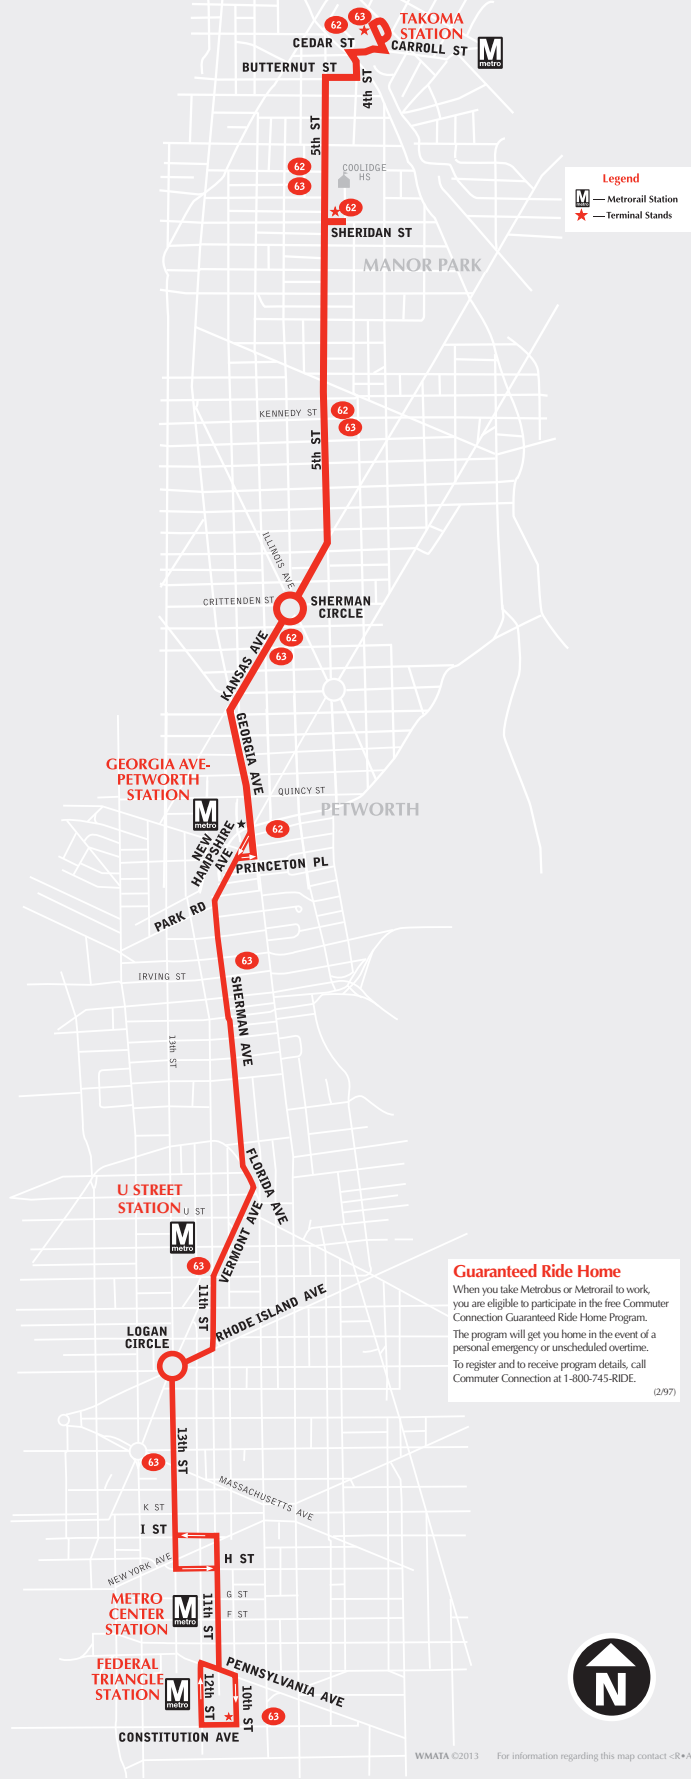

62,63 Takoma-Petworth Line

For route and schedule information
Call 202-637-7000
www.wmata.com

62-63

Takoma-Petworth Line

▶ Southbound to Federal Triangle and Georgia Ave-Petworth station

Monday thru Friday — Lunes a viernes

Route Number	Takoma M	Coolidge High School	Kennedy Sts. NW	5th & Critten-den St. NW	Sherman Circle & WORTH	GEORGIA AVE-PET- (U Street)	Vermont Ave. & 13th K Sts. NW	10th St. & Constitution Ave. NW (FEDERAL TRIANGLE)
AM Service — Servicio matutino								
63	4:30	-	4:38	4:42	4:47	4:54	5:02	5:07
63	4:54	-	5:02	5:06	5:11	5:18	5:26	5:31
63	5:18	-	5:26	5:30	5:35	5:42	5:50	5:55
63	5:42	-	5:50	5:54	5:59	6:06	6:14	6:19
63	6:00	-	6:09	6:13	6:19	6:28	6:37	6:43
63	6:16	-	6:25	6:29	6:35	6:44	6:53	6:59
63	6:32	-	6:41	6:45	6:51	7:00	7:09	7:15
63	6:44	-	6:53	6:57	7:03	7:12	7:21	7:27
63	6:56	-	7:05	7:09	7:15	7:24	7:33	7:39
63	7:06	-	7:15	7:19	7:25	7:34	7:43	7:49
63	7:16	-	7:27	7:32	7:39	7:50	8:02	8:08
63	7:24	-	7:35	7:40	7:47	7:58	8:10	8:16
63	7:32	-	7:43	7:48	7:55	8:06	8:18	8:24
63	7:40	-	7:51	7:56	8:03	8:14	8:26	8:32
63	7:47	-	7:58	8:03	8:10	8:21	8:33	8:39
63	7:53	-	8:04	8:09	8:17	8:29	8:42	8:50
63	7:59	-	8:10	8:15	8:23	8:35	8:48	8:56
63	8:06	-	8:17	8:22	8:30	8:42	8:55	9:03
63	8:14	-	8:25	8:30	8:38	8:50	9:03	9:11
63	8:26	-	8:37	8:42	8:50	9:02	9:15	9:23
63	8:40	-	8:50	8:55	9:02	9:13	9:25	9:32
63	8:55	-	9:05	9:10	9:17	9:28	9:40	9:47
62	9:12	-	9:20	9:24	9:29	-	-	-
62	9:36	-	9:44	9:48	9:53	-	-	-
62	10:00	-	10:08	10:12	10:17	-	-	-
62	10:24	-	10:32	10:36	10:41	-	-	-
62	10:48	-	10:56	11:00	11:05	-	-	-
62	11:12	-	11:20	11:24	11:29	-	-	-
62	11:36	-	11:44	11:48	11:53	-	-	-

▶ Southbound to Federal Triangle and Georgia Ave-Petworth station

Monday thru Friday — Lunes a viernes

Route Number	Takoma M	Coolidge High School	Kennedy Sts. NW	5th & Critten-den St. NW	Sherman Circle & WORTH	GEORGIA AVE-PET- (U Street)	Vermont Ave. & 13th K Sts. NW	10th St. & Constitution Ave. NW (FEDERAL TRIANGLE)
PM Service — Servicio vespertino								
62	12:00	-	12:08	12:12	12:17	-	-	-
62	12:24	-	12:32	12:36	12:41	-	-	-
62	12:48	-	12:56	1:00	1:05	-	-	-
62	1:12	-	1:20	1:24	1:29	-	-	-
62	1:36	-	1:44	1:48	1:53	-	-	-
62	2:00	-	2:08	2:12	2:17	-	-	-
62	2:24	-	2:32	2:36	2:41	-	-	-
62	2:40	-	2:48	2:52	2:57	-	-	-
63	2:55	-	3:05	3:10	3:17	3:26	3:36	3:44
63	3:10	-	3:20	3:25	3:32	3:41	3:51	3:59
62	-	● 3:25	3:30	3:35	3:42	-	-	-
63	3:25	-	3:35	3:40	3:47	3:56	4:06	4:14
63	3:40	-	3:50	3:55	4:02	4:11	4:21	4:29
63	3:52	-	4:02	4:07	4:14	4:23	4:33	4:41
63	4:04	-	4:14	4:19	4:26	4:35	4:45	4:53
63	4:16	-	4:26	4:31	4:38	4:47	4:57	5:05
63	4:28	-	4:38	4:43	4:50	4:59	5:09	5:17
63	4:40	-	4:50	4:55	5:02	5:11	5:21	5:29
63	4:52	-	5:02	5:07	5:14	5:23	5:33	5:41
63	5:04	-	5:14	5:19	5:26	5:35	5:45	5:53
63	5:16	-	5:26	5:31	5:38	5:47	5:57	6:05
63	5:28	-	5:38	5:43	5:50	5:59	6:09	6:17
63	5:40	-	5:50	5:55	6:02	6:11	6:21	6:29
62	5:55	-	6:04	6:08	6:13	-	-	-
62	6:10	-	6:19	6:23	6:28	-	-	-
62	6:25	-	6:34	6:38	6:43	-	-	-
62	6:40	-	6:49	6:53	6:58	-	-	-
62	6:55	-	7:04	7:08	7:13	-	-	-
62	7:10	-	7:19	7:23	7:28	-	-	-
62	7:25	-	7:34	7:38	7:43	-	-	-
62	7:40	-	7:49	7:53	7:58	-	-	-
62	8:00	-	8:09	8:13	8:18	-	-	-
62	8:24	-	8:33	8:37	8:42	-	-	-
62	8:48	-	8:56	9:00	9:05	-	-	-
62	9:12	-	9:20	9:24	9:29	-	-	-
62	9:36	-	9:44	9:48	9:53	-	-	-
62	10:00	-	10:08	10:12	10:17	-	-	-
62	10:24	-	10:31	10:34	10:39	-	-	-
62	10:48	-	10:55	10:58	11:03	-	-	-
62	11:12	-	11:19	11:22	11:27	-	-	-
62	11:36	-	11:43	11:46	11:51	-	-	-
After Midnight Service — Servicio después de la medianoche								
62	12:00	-	12:07	12:10	12:15	-	-	-
62	12:24	-	12:31	12:34	12:39	-	-	-
62	12:48	-	12:55	12:58	1:03	-	-	-
○ 62	1:18	-	1:25	1:28	1:33	-	-	-
○ 62	1:48	-	1:55	1:58	2:03	-	-	-

○ — Trip operates Friday only.

Los autobuses funcionan solamente el viernes.

● — Trip originates on Sheridan St. east of 5th St. NW and operates only on days when public school is open.