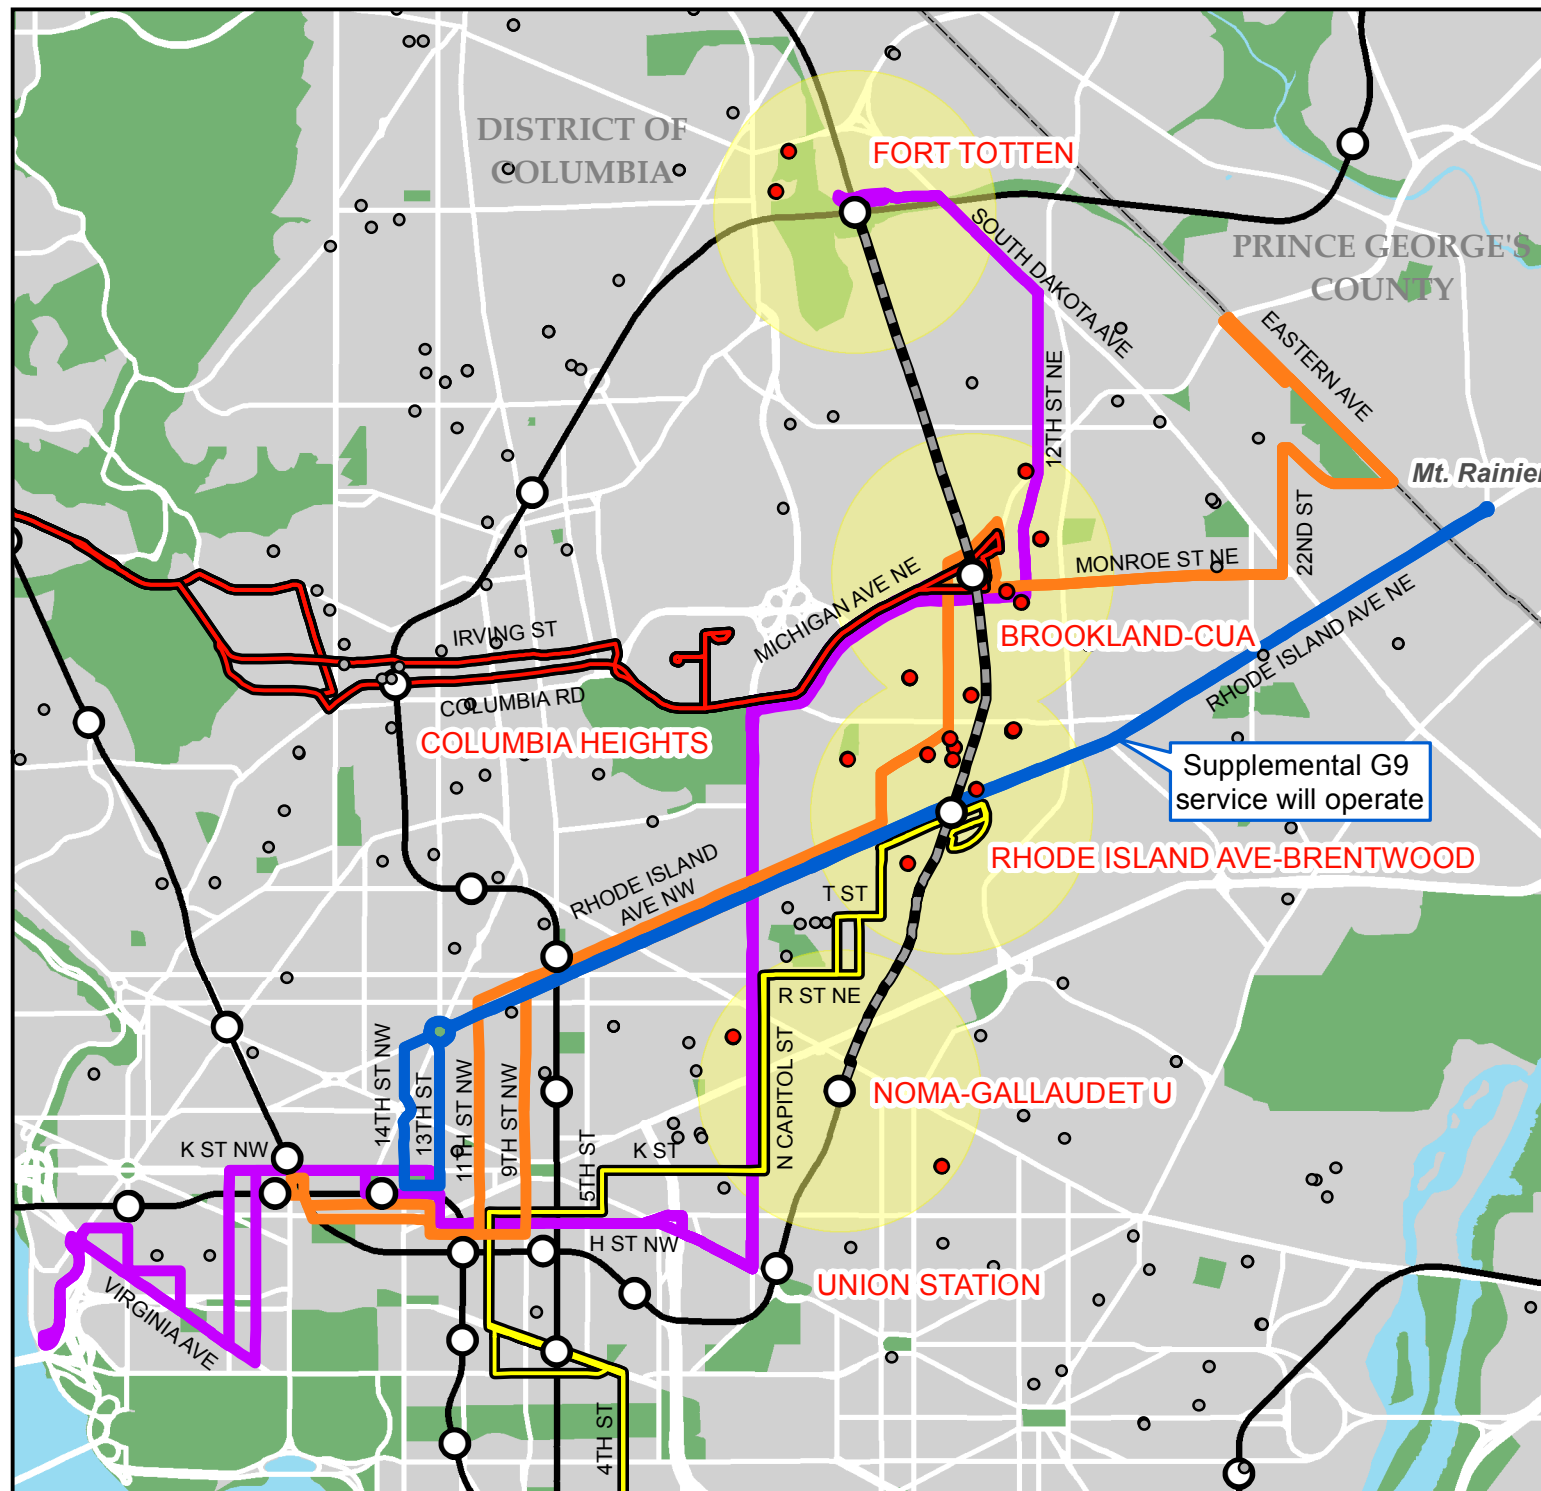

Red Line Segment Shutdown Fort Totten - NoMa Metrobus Alternatives July 21-Sept 3, 2018

Legend

- Schools Near Affected Stations
- All Schools
- Metrorail Stations
- 80
- G8
- G9
- H2
- H4
- P6
- Rail Shutdown Zone
- 1/2 Mile from Shutdown
- Rail Lines