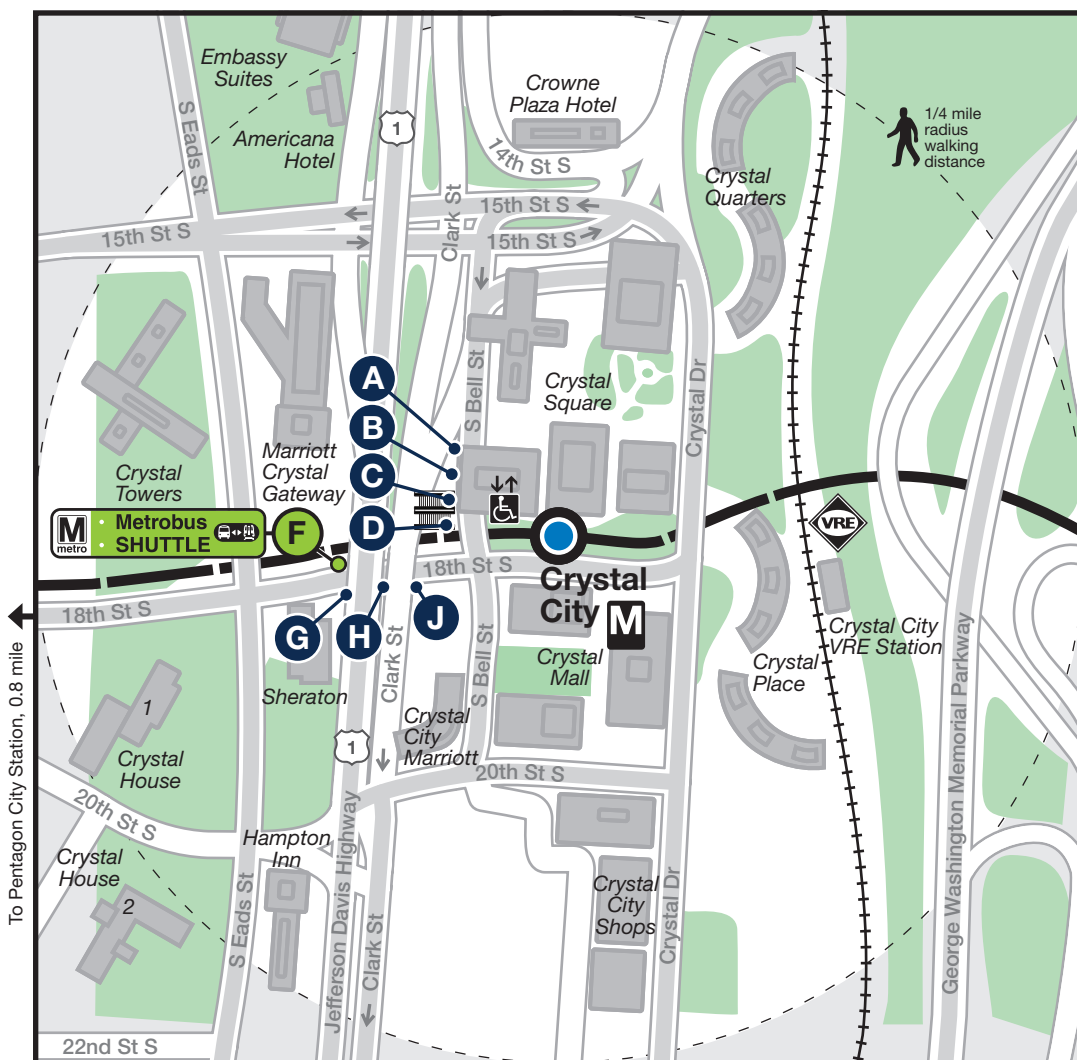

# Station Vicinity Map Crystal City

## LEGEND

**A A** Bus Stop/Bus Bay

The lettered discs on this map will help you locate the bus stop or bay near this station. Be advised the letters are not displayed on the street bus stops

Elevator

Escalator

## APPROXIMATE WALKING DISTANCE TO THE NEXT METRO STATION FROM THIS EXIT

Station	Lines	Distance	Time to Station	Directions
Pentagon City		0.8 mile	16 mins	Turn right on 18th St and go 3 blocks to Hayes St. Continue on Hayes St for 4 blocks.

Route	Destination	Stops
<b>FAIRFAX CONNECTOR – FAIRFAX COUNTY</b>		
<b>599</b>	Reston North Park & Ride	<b>J</b>
<b>OMNIRIDE</b>		
<b>OMNIRIDE</b>	Dale City	<b>G</b>
<b>OMNIRIDE</b>	Lake Ridge	<b>G</b>
<b>LOUDOUN COUNTY TRANSIT</b>		
<b>LCT</b>	Loudoun County	<b>H</b>