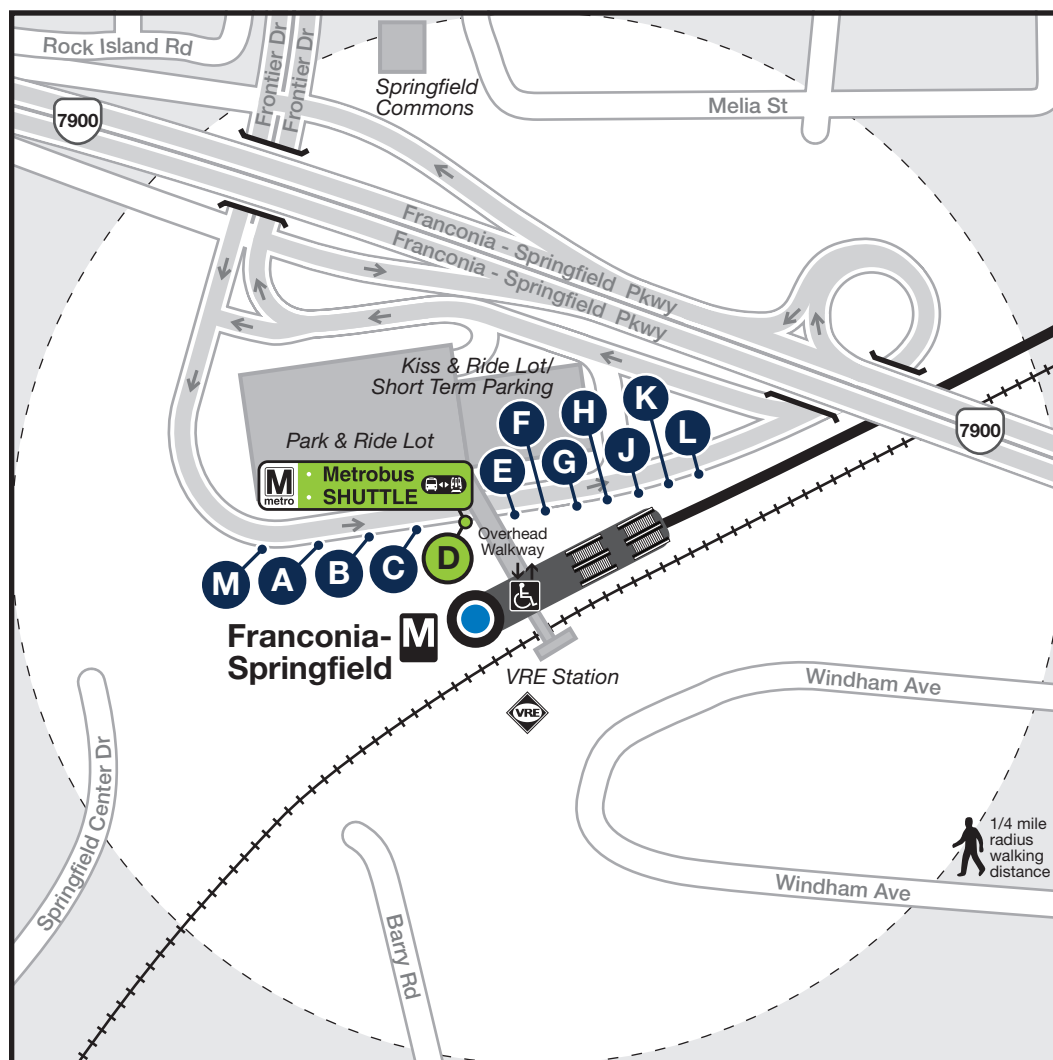

# Station Vicinity Map Franconia-Springfield

### LEGEND

**A A** Bus Stop/Bus Bay

The lettered discs on this map will help you locate the bus stop or bay near this station. Be advised the letters are not displayed on the street bus stops

Elevator

Escalator

Bus Route

Metrorail Station and line

86.EVAC-1118

**M** Metrobus  
**SHUTTLE**

During the November 26–December 9, 2018 Yellow Line bridge closure, shuttle bus service will supplement the Blue Line to the Pentagon and L'Enfant Plaza.

## BUS SERVICE AND BOARDING LOCATIONS

Route	Destination	Stops	Route	Destination	Stops	Route	Destination	Stops
<b>METROBUS</b>			<b>310</b>	Huntington <b>M</b>	<b>H</b>	<b>494</b>	Tysons-Spring Hill <b>M</b>	<b>L</b>
<b>S80</b>	TAGS – Metro Park	<b>C</b>	<b>321</b>	Van Dorn St <b>M</b> (Counterclockwise)	<b>H</b>	<b>494</b>	Lorton VRE Station	<b>L</b>
<b>S80</b>	TAGS – Springfield Hilton	<b>D</b>	<b>322</b>	Van Dorn St <b>M</b> (Clockwise)	<b>F</b>	<b>BESTBUS</b>		<b>M</b>
<b>S91</b>	TAGS – Springfield Town Center	<b>D</b>	<b>333</b>	Saratoga Park & Ride	<b>J</b>	<b>OMNIRIDE</b>		
<b>FAIRFAX CONNECTOR – FAIRFAX CO</b>			<b>334</b>	DLA/Gateway 95	<b>J</b>	<b>OMNIRIDE</b>	OmniRide Transit Center	<b>B</b>
<b>231</b>	Van Dorn St <b>M</b> (Counterclockwise)	<b>K</b>	<b>335</b>	Fort Belvoir	<b>J</b>	<b>GREYHOUND</b>		<b>A</b>
<b>232</b>	Van Dorn St <b>M</b> (Clockwise)	<b>K</b>	<b>371</b>	Lorton Park & Ride	<b>G</b>			
<b>301</b>	Huntington <b>M</b>	<b>L</b>	<b>372</b>	Lorton Park & Ride	<b>G</b>			
<b>305</b>	Lorton VRE Station	<b>L</b>	<b>373</b>	Laurel Crest	<b>G</b>			
<b>310</b>	Rolling Valley Park & Ride	<b>F</b>	<b>401</b>	Tysons West*Park	<b>E</b>			