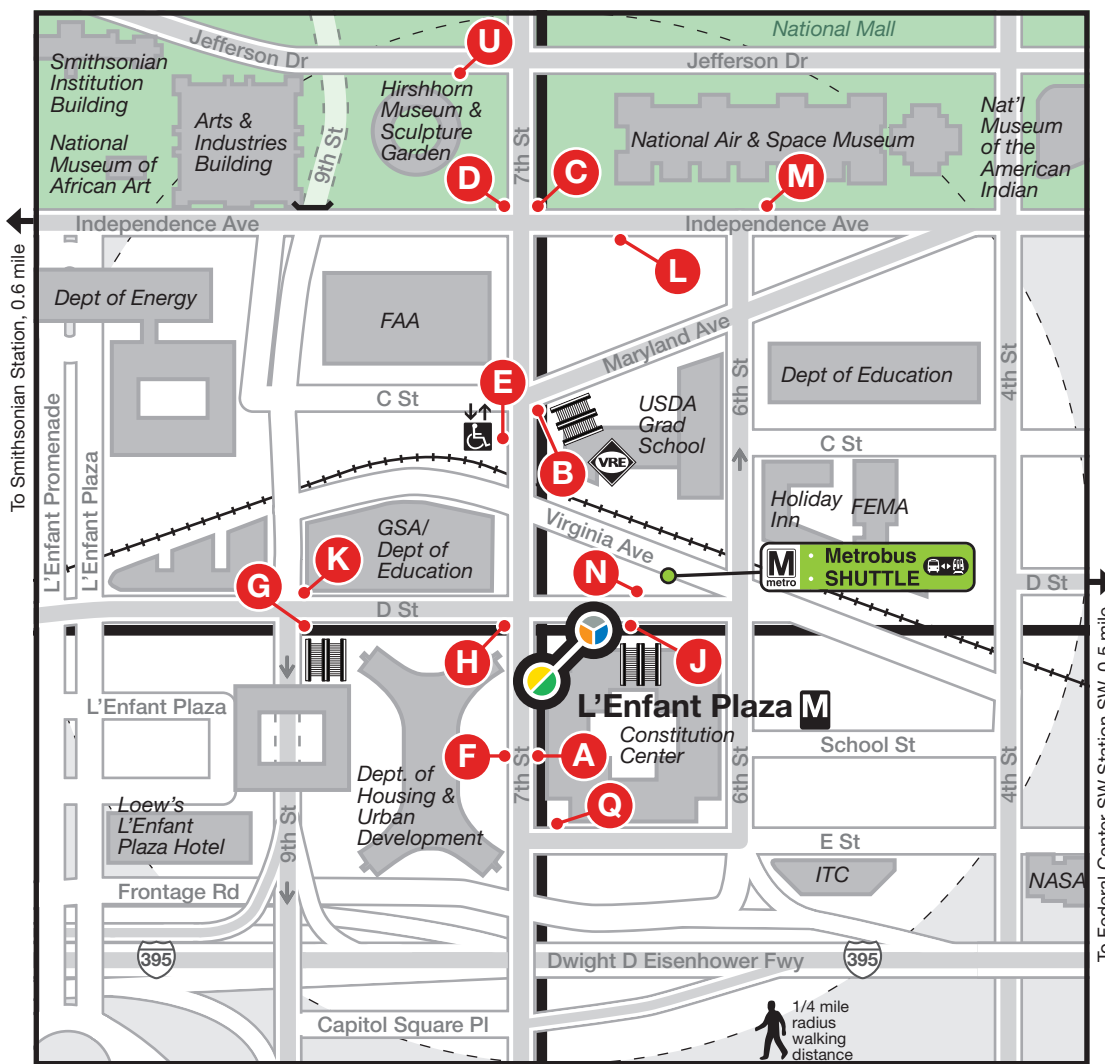

Station Vicinity Map L'Enfant Plaza

LEGEND

- A A** Bus Stop/Bus Bay
- The lettered discs on this map will help you locate the bus stop or bay near this station. Be advised the letters are not displayed on the street bus stops
- Elevator
- Escalator
- Bus Route
- Metrorail Station and line

Shuttle Bus Stop

to Pentagon **M**, Crystal City **M**,
Franconia-Springfield **M**

APPROXIMATE WALKING DISTANCE TO THE NEXT METRO STATION FROM THIS EXIT

Station	Lines	Distance	Time to Station	Directions
Federal Center SW		0.5 mile	10 mins	Turn right on D St, continue to 3rd St.

BUS SERVICE AND BOARDING LOCATIONS

Route	Destination	Stops	Route	Destination	Stops	Route	Destination	Stops	Route	Destination	Stops
METROBUS			52			MARYLAND MTA			810		
5A	Dulles Airport	J Q	52	14th St & Colorado Ave NW, Takoma M	F N	305	Columbia Mall	C	810	Pindell	E
16C	Metro Center M	C	74	6th & K Sts NW	A B C	315	Columbia Mall	C	820	North Beach	E
16C	Culmore, Pentagon	D	74	Nationals Park	D E F	325	Columbia Mall	C	830	Sunderland, Dunkirk	E
30N 30S	Friendship Heights M	C M	A9	McPherson Sq M	B	335	Clarksville Park & Ride	C	840	St. Leonard	E
30N 36	Naylor Rd M	L	A9	Livingston	E	345	Long Gate Park & Ride	C	LOUDOUN COUNTY TRANSIT		
30S 32	Southern Ave M	L	V1	Benning Heights	F G H	610	U.S. 301 Park & Ride	E	LCT		
32 36	Potomac Park	C M	V1	Bureau of Engraving	A K	620	Southern Maryland Blue Crabs Stadium	E	Purcellville M		
34	Archives M	C M	DC CIRCULATOR			640	Smallwood Village Ctr	E	PRTC-OMNIRIDE		
34	Naylor Rd M	L	C	Union Station M	U	650	Accokeek, La Plata	E	G Gainesville B		
39	Potomac Park/State Dept	C	C	Eastern Market M	J	705	Charlotte Hall	E	MC Montclair B		
39	Naylor Rd M	L				715	Charlotte Hall	E	RS Dumfries, Woodbridge B		
									SW NEIGHBORHOOD SHUTTLE		
									SNS The Wharf B		